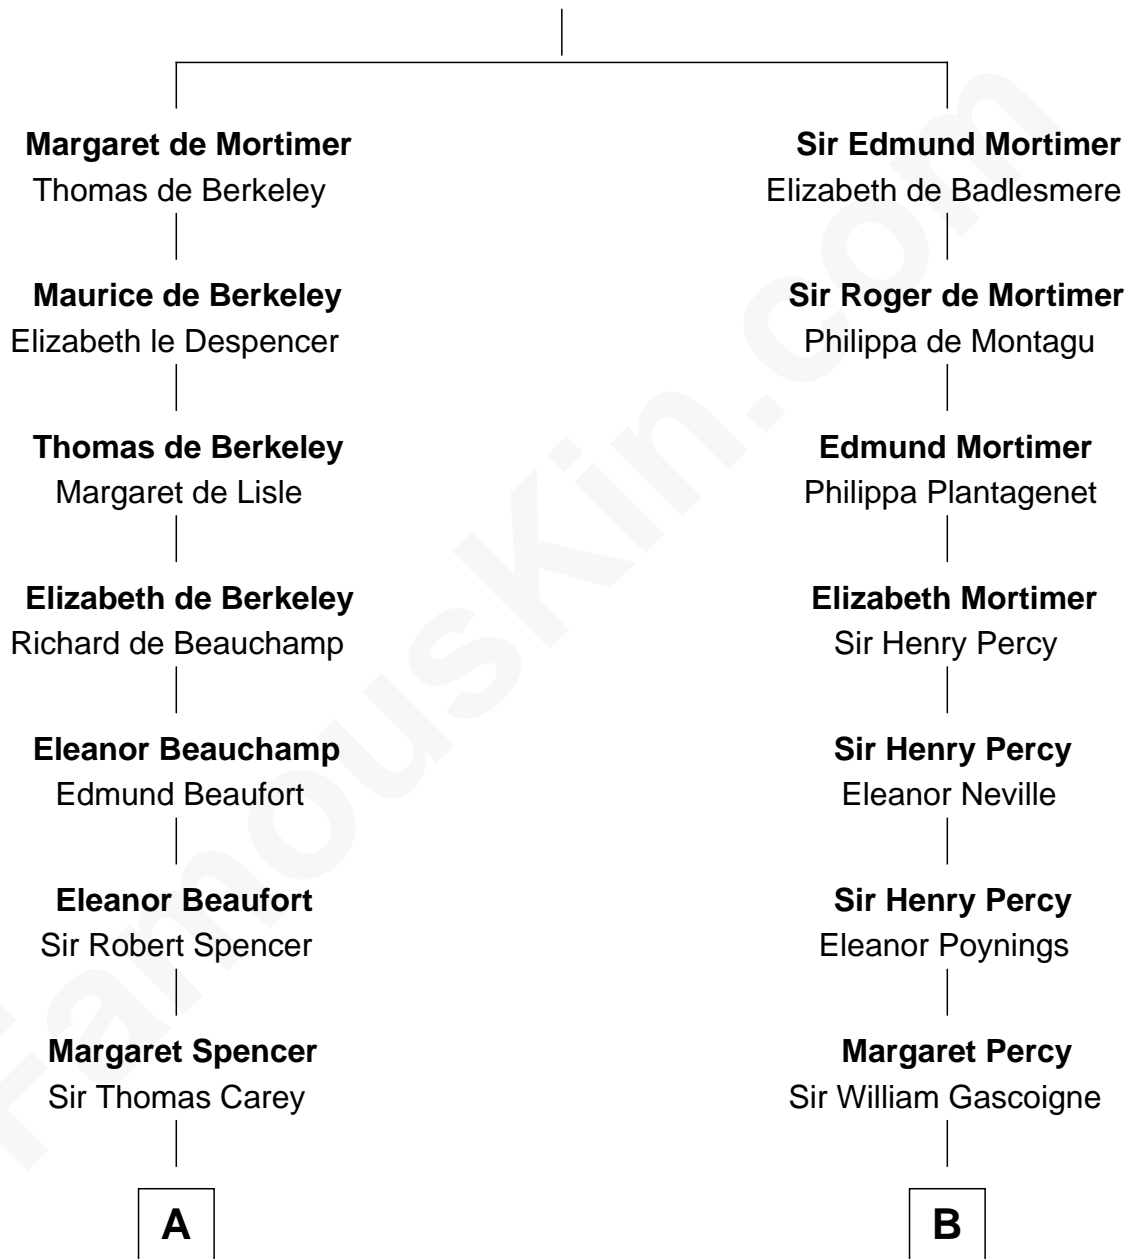

FamousKin.com

Relationship Chart of

Cokie Roberts

Author and TV Journalist

16th cousin 5 times removed of

Meriwether Lewis

Lewis and Clark Expedition

Roger de Mortimer

Joan de Geneville

C

—
Ferdinand Leigh Claiborne

Courtney Ann Terrell

—
Judge Louis Bingaman Claiborne

Rosa Marie Pourciau

—
Roland Philemon Claiborne

Martha Corinne Morrison