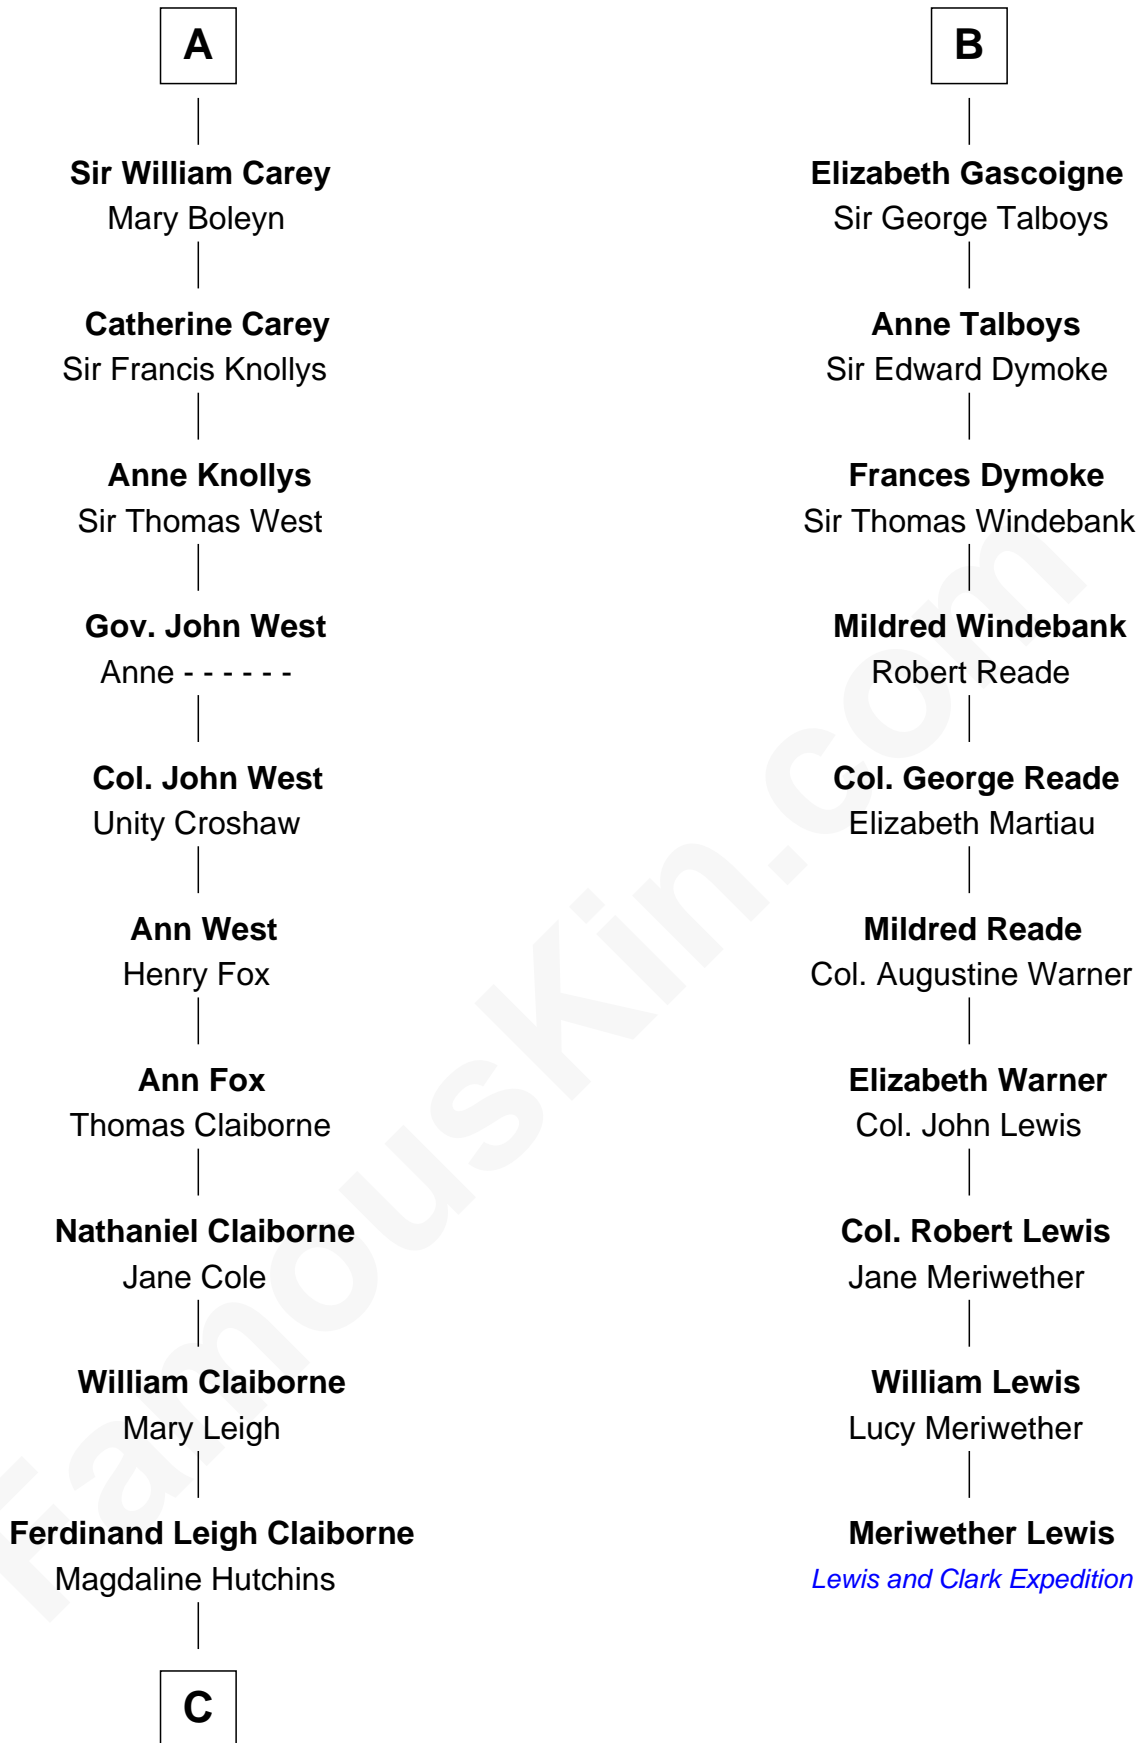

FamousKin.com

Relationship Chart of

Cokie Roberts

Author and TV Journalist

16th cousin 5 times removed of

Meriwether Lewis

Lewis and Clark Expedition

Roger de Mortimer

Joan de Geneville

C

—
Ferdinand Leigh Claiborne

Courtney Ann Terrell

—
Judge Louis Bingaman Claiborne

Rosa Marie Pourciau

—
Roland Philemon Claiborne

Martha Corinne Morrison