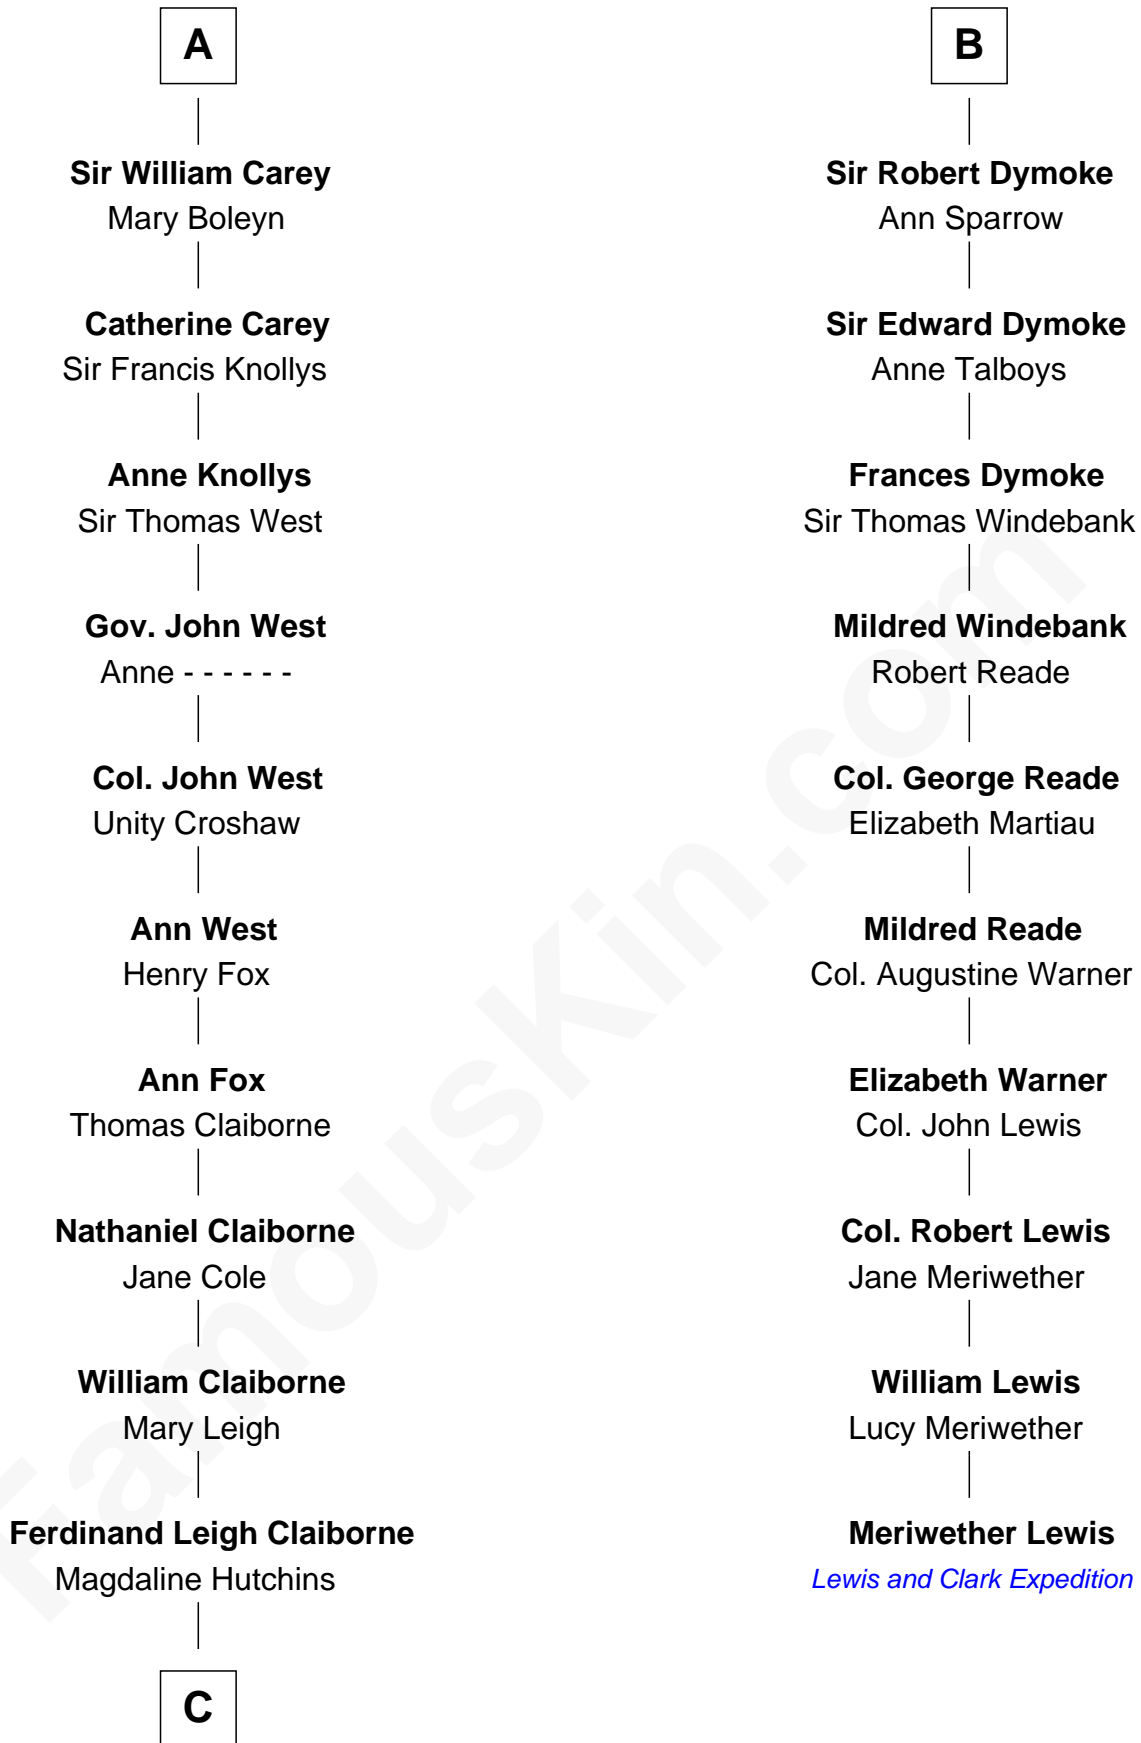

FamousKin.com

Relationship Chart of

Cokie Roberts

Author and TV Journalist

16th cousin 5 times removed of

Meriwether Lewis

Lewis and Clark Expedition

C

—
Ferdinand Leigh Claiborne

Courtney Ann Terrell

—
Judge Louis Bingaman Claiborne

Rosa Marie Pourciau

—
Roland Philemon Claiborne

Martha Corinne Morrison

—
Marie Corinne Morrison Claiborne

Hale Boggs