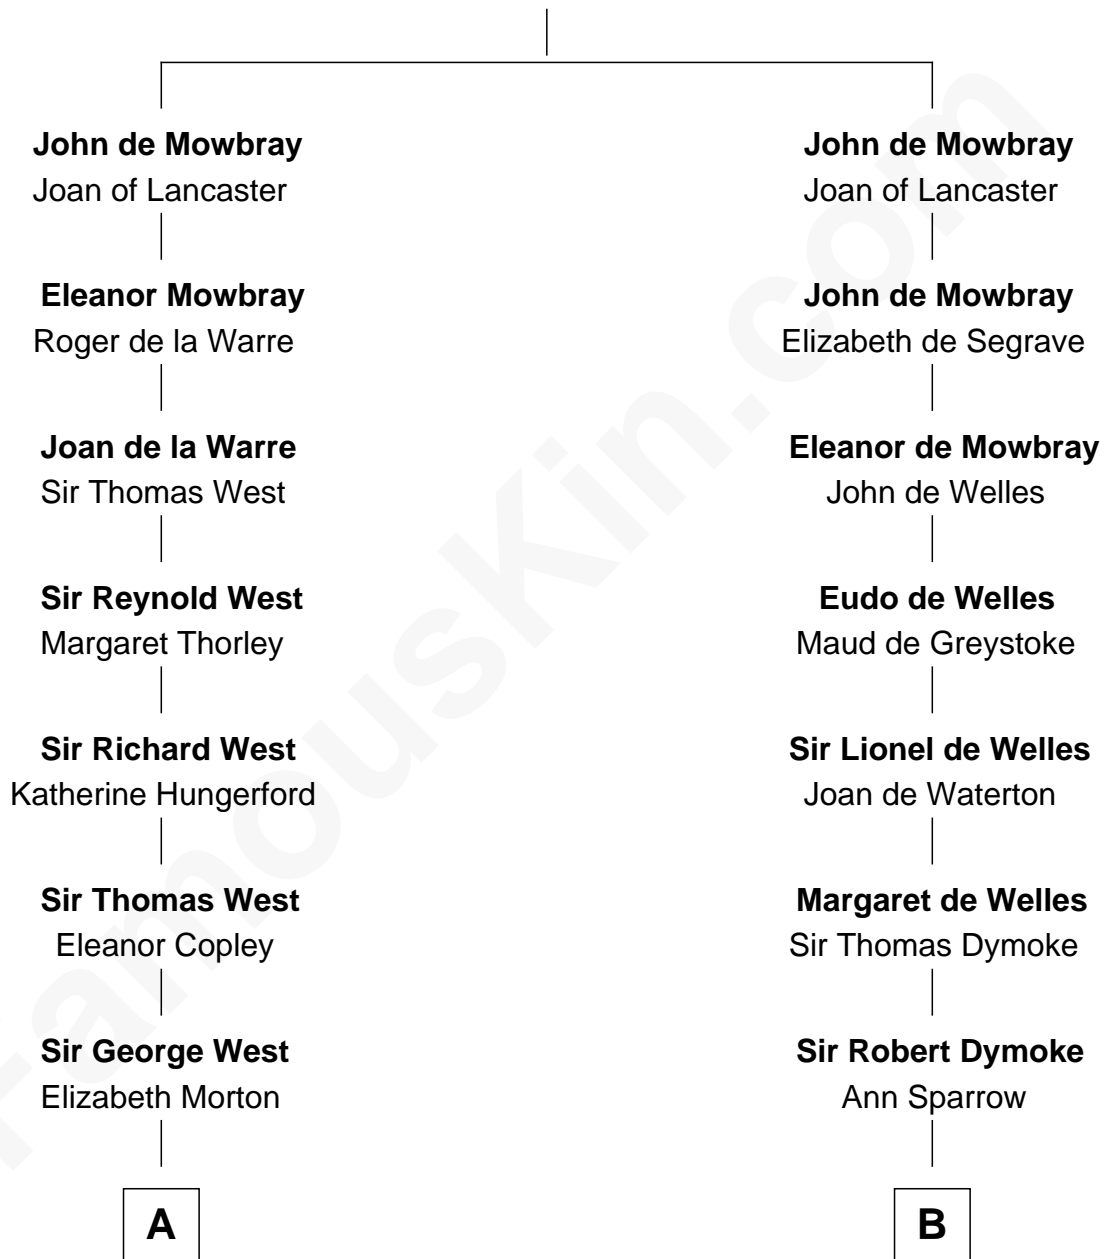

## Relationship Chart of

### Cokie Roberts

*Author and TV Journalist*

15th cousin 5 times removed of

### Meriwether Lewis

*Lewis and Clark Expedition*

**Sir John de Mowbray**

Aline de Braiose

**C**

—  
**Judge Louis Bingaman Claiborne**

Rosa Marie Pourciau

—  
**Roland Philemon Claiborne**