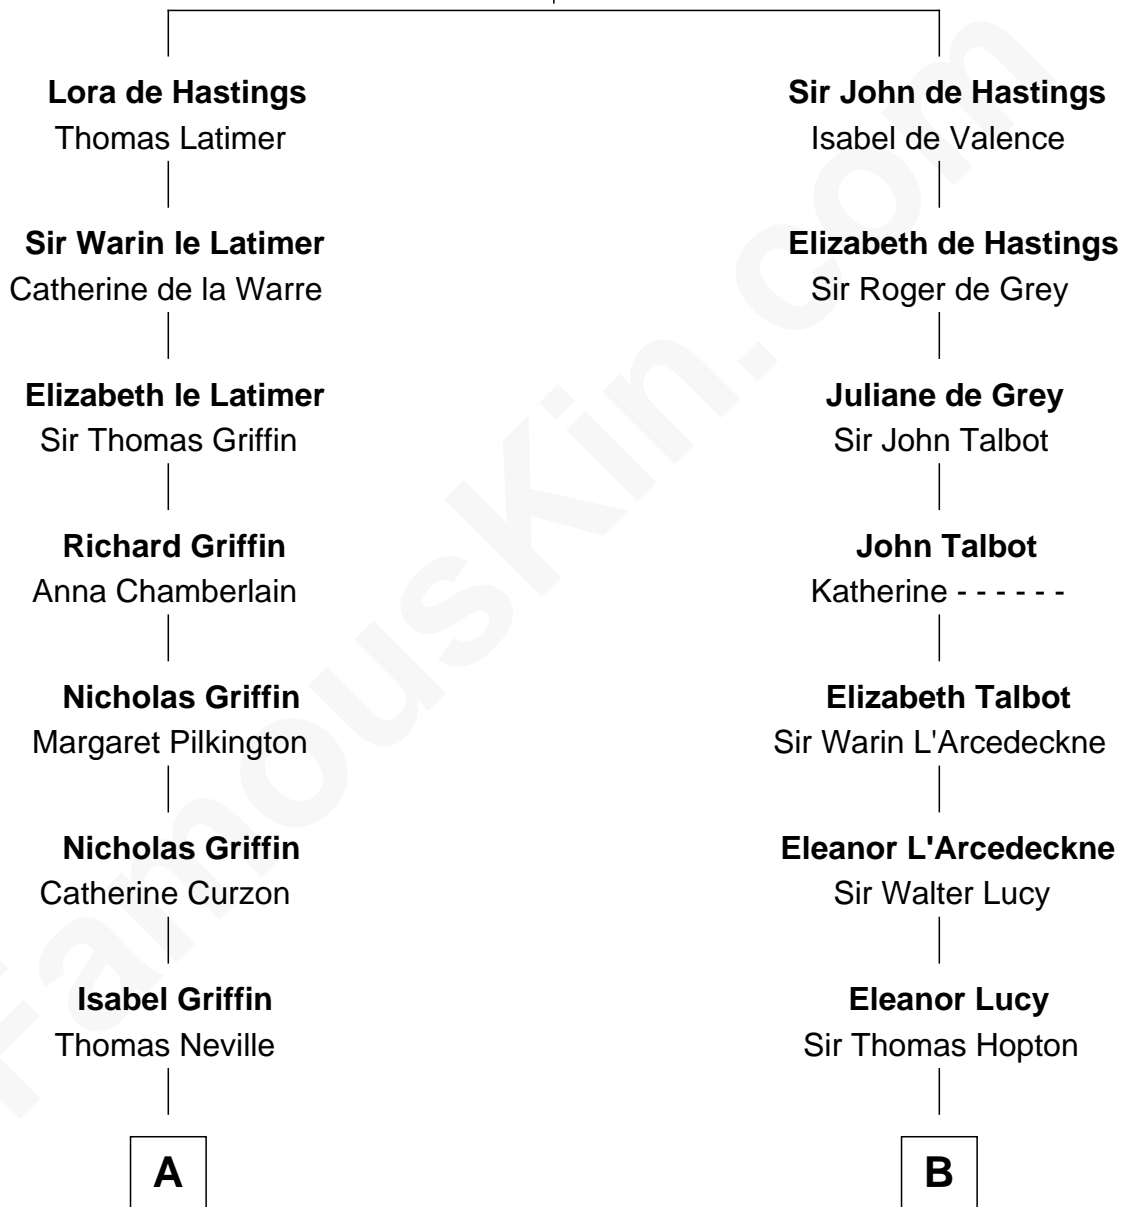

# FamousKin.com Relationship Chart of

**Cokie Roberts**

*Author and TV Journalist*

21st cousin of

**Olivia De Havilland**

*Movie Actress*

**Sir Henry de Hastings**

Joan de Cantilupe

**C**

**Ferdinand Leigh Claiborne**

Courtney Ann Terrell

**Judge Louis Bingaman Claiborne**

Rosa Marie Pourciau

**Roland Philemon Claiborne**

Martha Corinne Morrison

**Marie Corinne Morrison Claiborne**