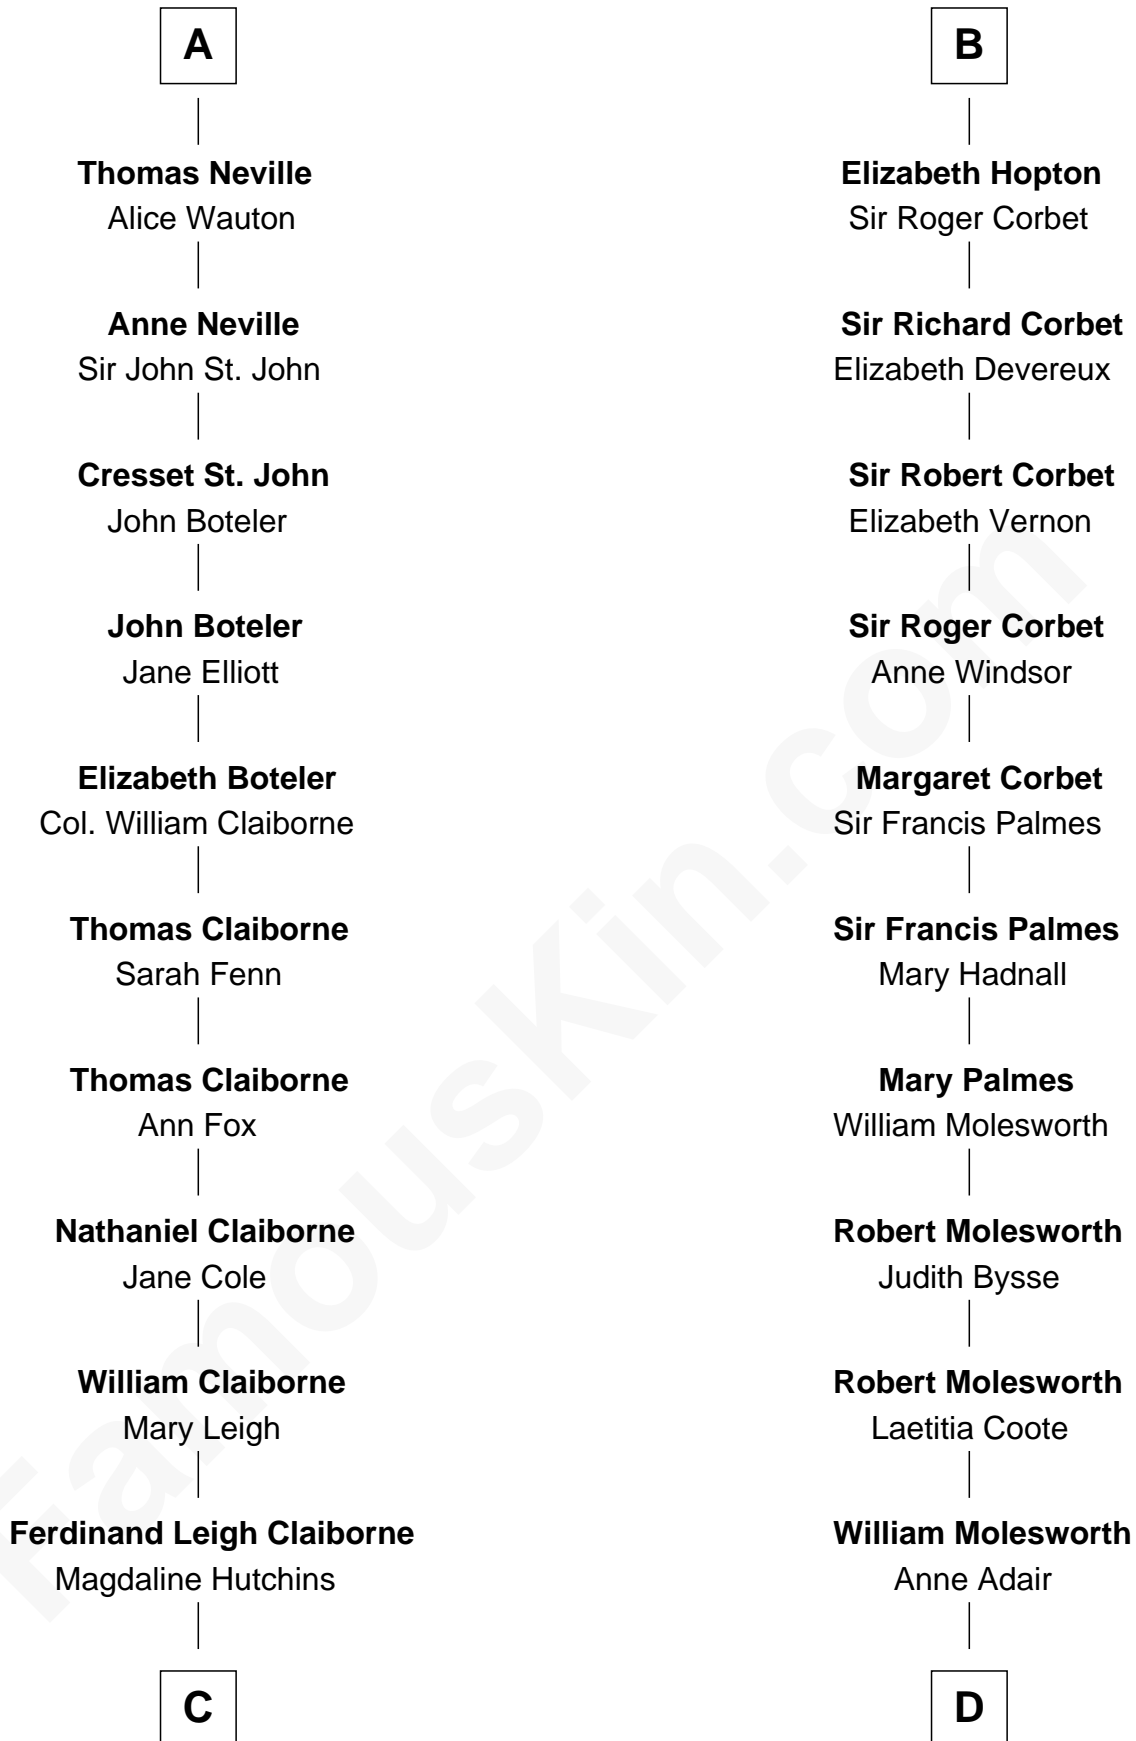

# FamousKin.com Relationship Chart of

**Cokie Roberts**

*Author and TV Journalist*

21st cousin of

**Olivia De Havilland**

*Movie Actress*

**Sir Henry de Hastings**

Joan de Cantilupe

**C**

**Ferdinand Leigh Claiborne**

Courtney Ann Terrell

**Judge Louis Bingaman Claiborne**

Rosa Marie Pourciau

**Roland Philemon Claiborne**

Martha Corinne Morrison

**Marie Corinne Morrison Claiborne**