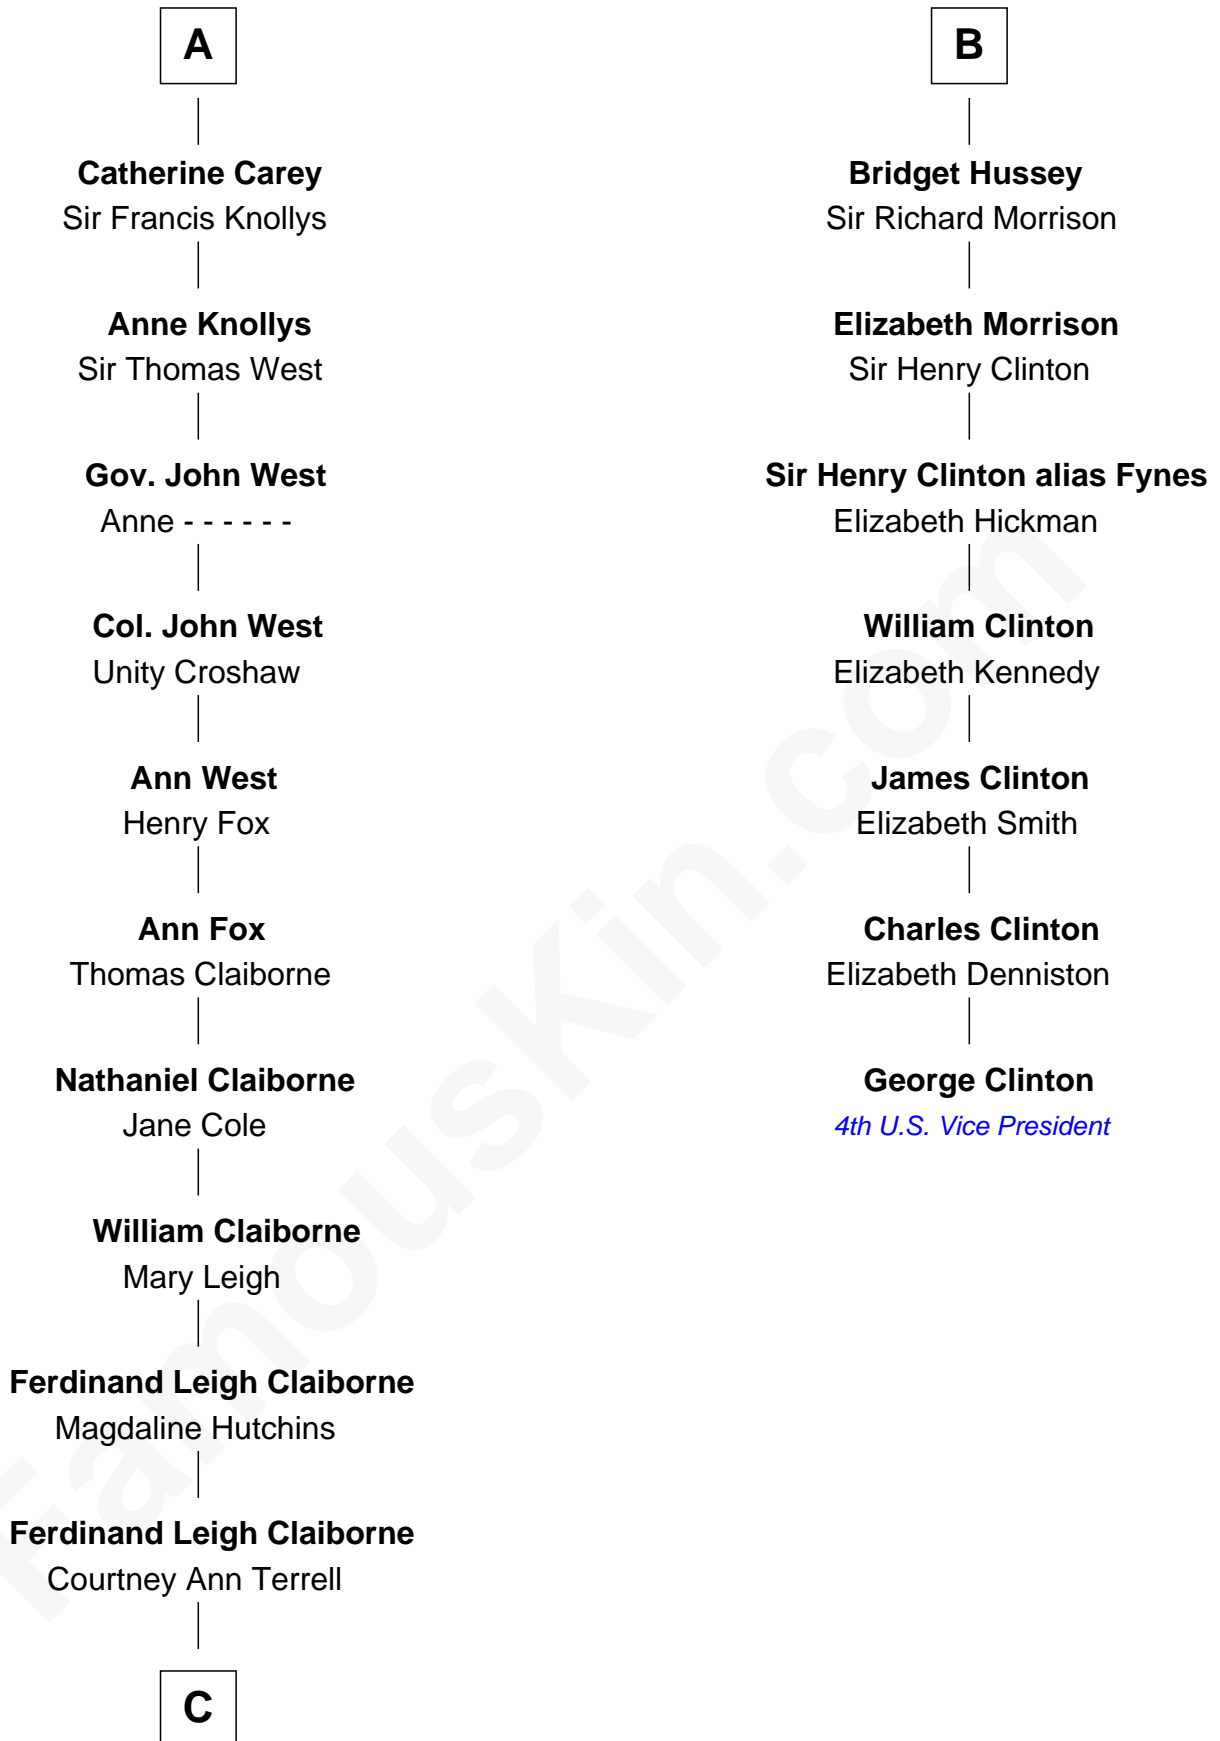

# FamousKin.com Relationship Chart of

**Cokie Roberts**

*Author and TV Journalist*

13th cousin 7 times removed of

**George Clinton**

*4th U.S. Vice President*

**Elizabeth de Badlesmere**

*with husband*  
Sir William de Bohun

*with husband*  
Sir Edmund Mortimer

**Elizabeth de Bohun**  
Sir Richard Fitzalan

**Sir Roger de Mortimer**  
Philippa de Montagu

**Joan Fitzalan**  
Sir William Beauchamp

**Edmund Mortimer**  
Philippa Plantagenet

**Joan Beauchamp**  
James Butler

**Elizabeth Mortimer**  
Sir Henry Percy

**Sir Thomas Butler**  
Anne Hankeford

**Sir Henry Percy**  
Eleanor Neville

**Margaret Butler**  
Sir William Boleyn

**Katherine Percy**  
Sir Edmund Grey

**Thomas Boleyn**  
Elizabeth Howard

**George Grey**  
Catherine Herbert

**Mary Boleyn**  
Sir William Carey

**Anne Grey**  
Sir John Hussey

**A**

**B**

**C**

—  
**Judge Louis Bingaman Claiborne**