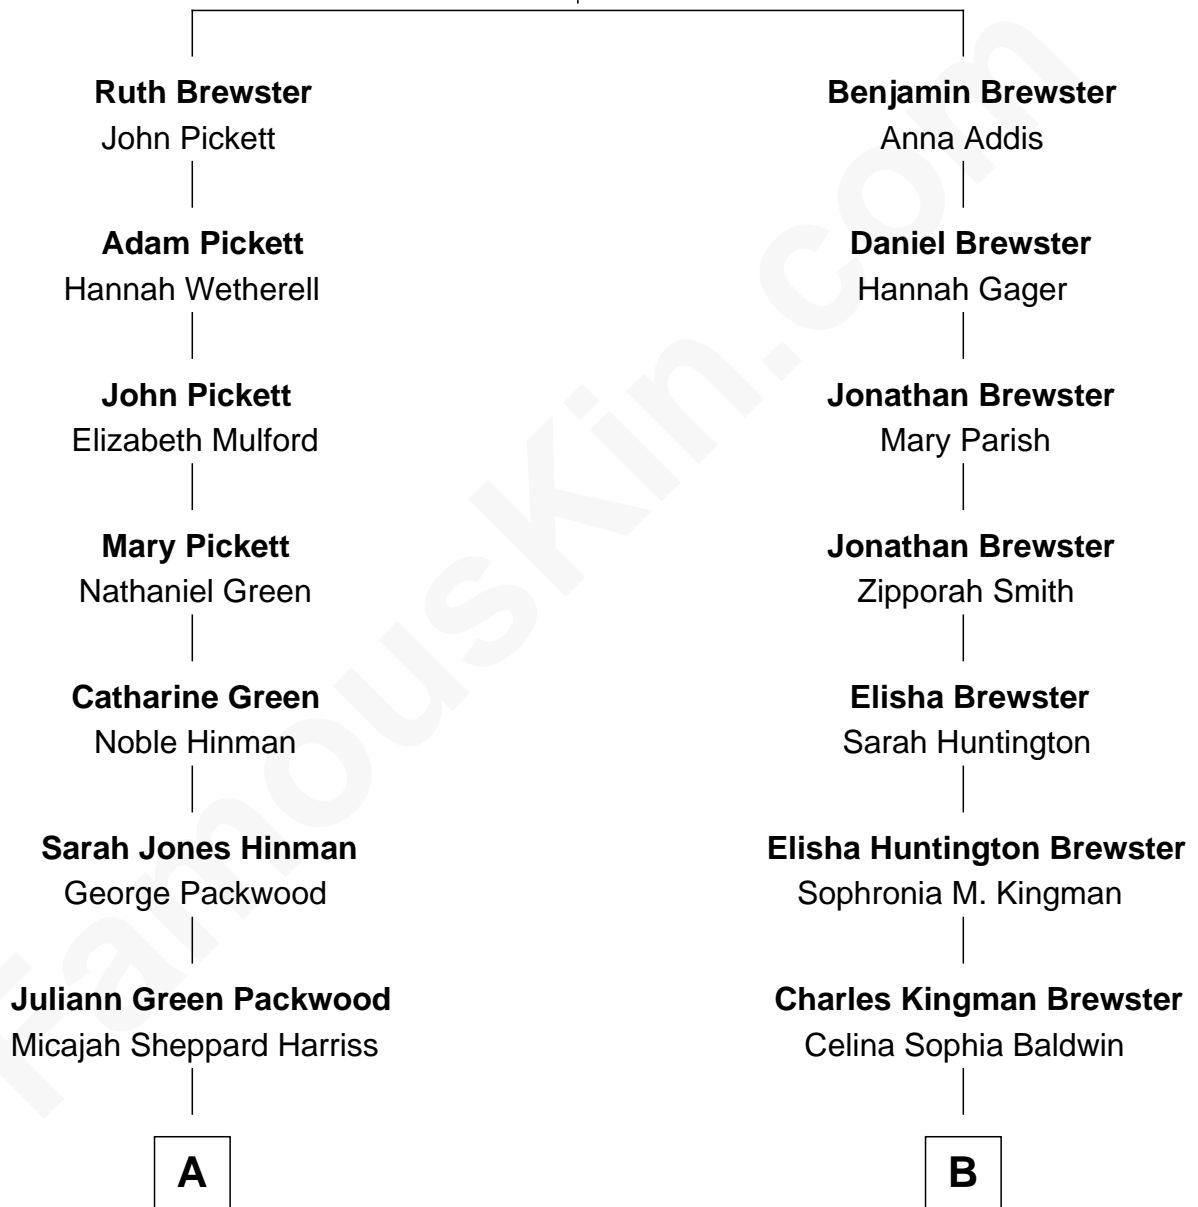

# FamousKin.com Relationship Chart of

**Cokie Roberts**

*Author and TV Journalist*

10th cousin 1 time removed of

**Jordana Brewster**

*TV and Movie Actress*

**Jonathan Brewster**

Lucretia Oldham

**A**

**Thomas Benton Harriss**

Martha Elizabeth Smith

**Eustatia S. Harriss**

Edward Seghers Morrison

**Martha Corinne Morrison**

Roland Philemon Claiborne

**Marie Corinne Morrison Claiborne**

**Alden Brewster**

Maria João Leão de Sousa

**Jordana Brewster**

*TV and Movie Actress*