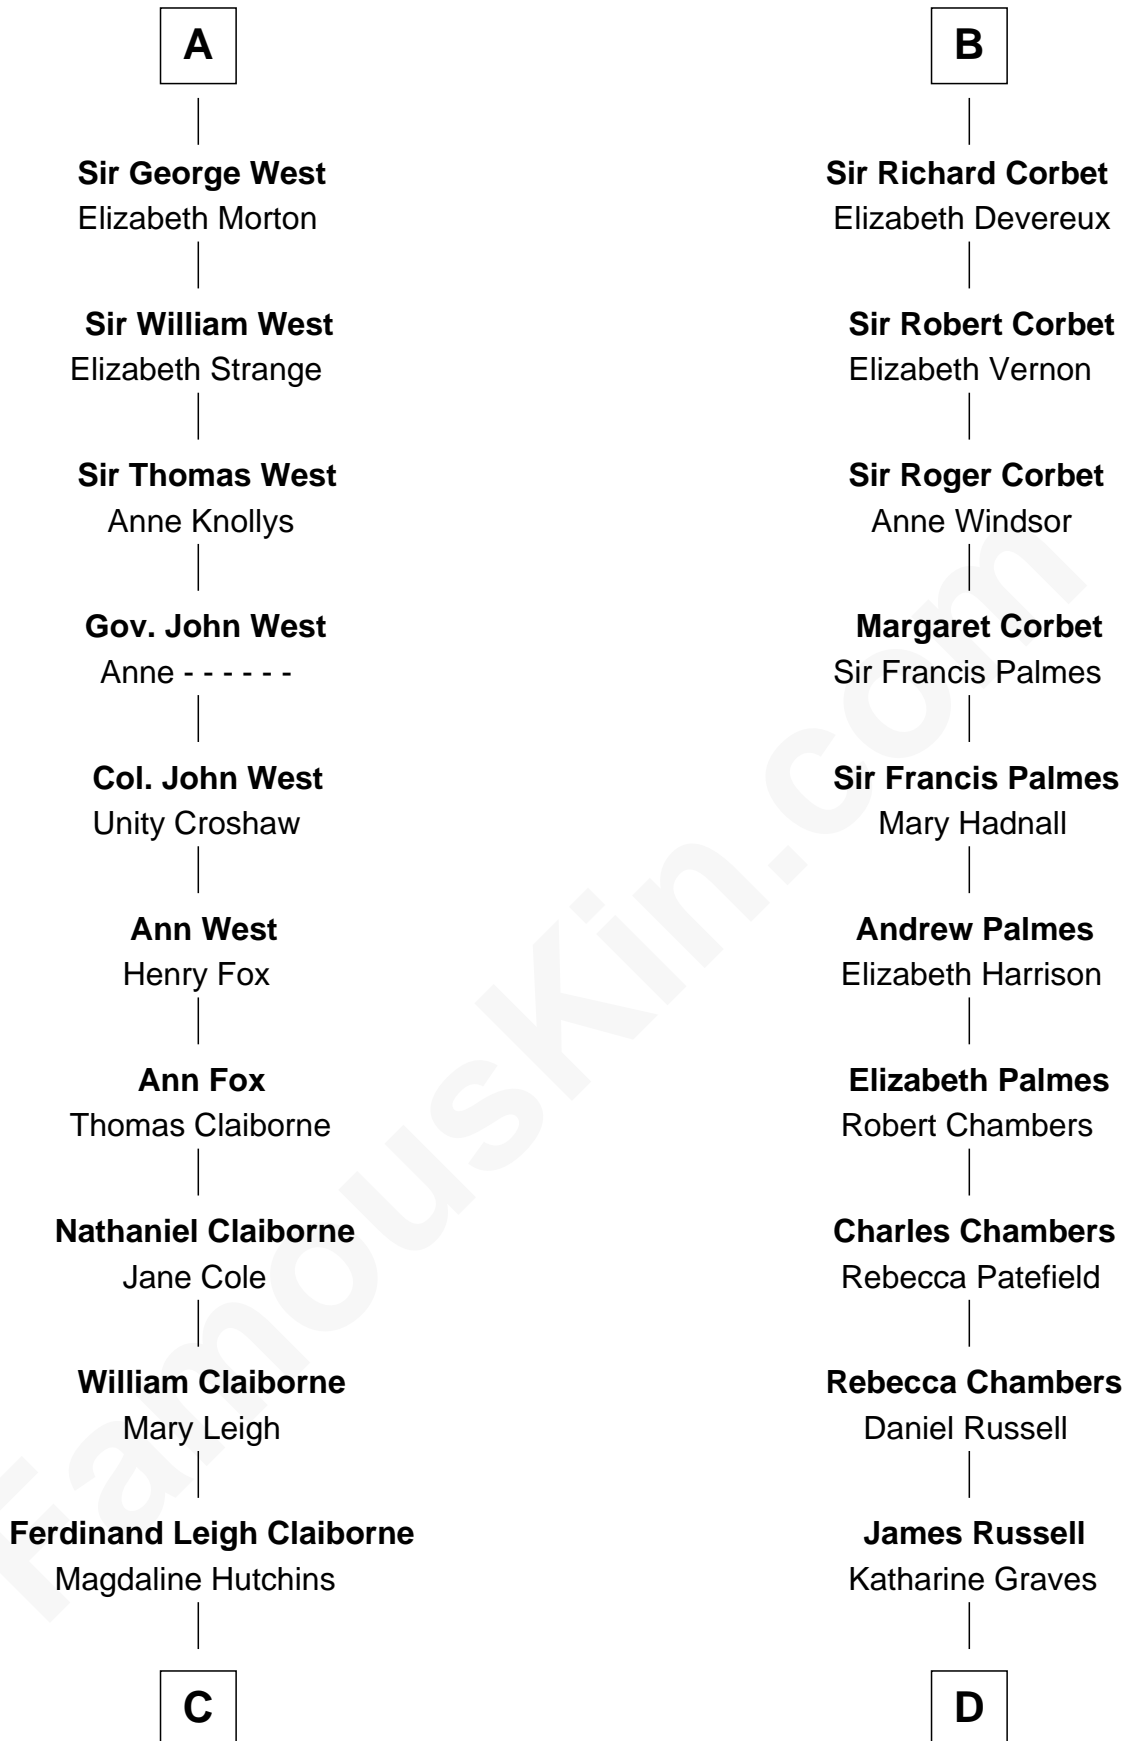

# FamousKin.com Relationship Chart of

**Cokie Roberts**

*Author and TV Journalist*

19th cousin 2 times removed of

**James Russell Lowell**

*American "Fireside" Poet*

**William de Braiose**

**Aline de Braiose**  
Sir John de Mowbray

**John de Mowbray**  
Joan of Lancaster

**Eleanor Mowbray**  
Roger de la Warre

**Joan de la Warre**  
Sir Thomas West

**Sir Reynold West**  
Margaret Thorley

**Sir Richard West**  
Katherine Hungerford

**Sir Thomas West**  
Eleanor Copley

**A**

**Aline de Braiose**  
Sir John de Mowbray

**John de Mowbray**  
Joan of Lancaster

**John de Mowbray**  
Elizabeth de Segrave

**Margaret Mowbray**  
Sir Reginald Lucy

**Sir Walter Lucy**  
Eleanor L'Arcedeckne

**Eleanor Lucy**  
Sir Thomas Hopton

**Elizabeth Hopton**  
Sir Roger Corbet

**B**

**C**

**Ferdinand Leigh Claiborne**

Courtney Ann Terrell

**Judge Louis Bingaman Claiborne**

Rosa Marie Pourciau