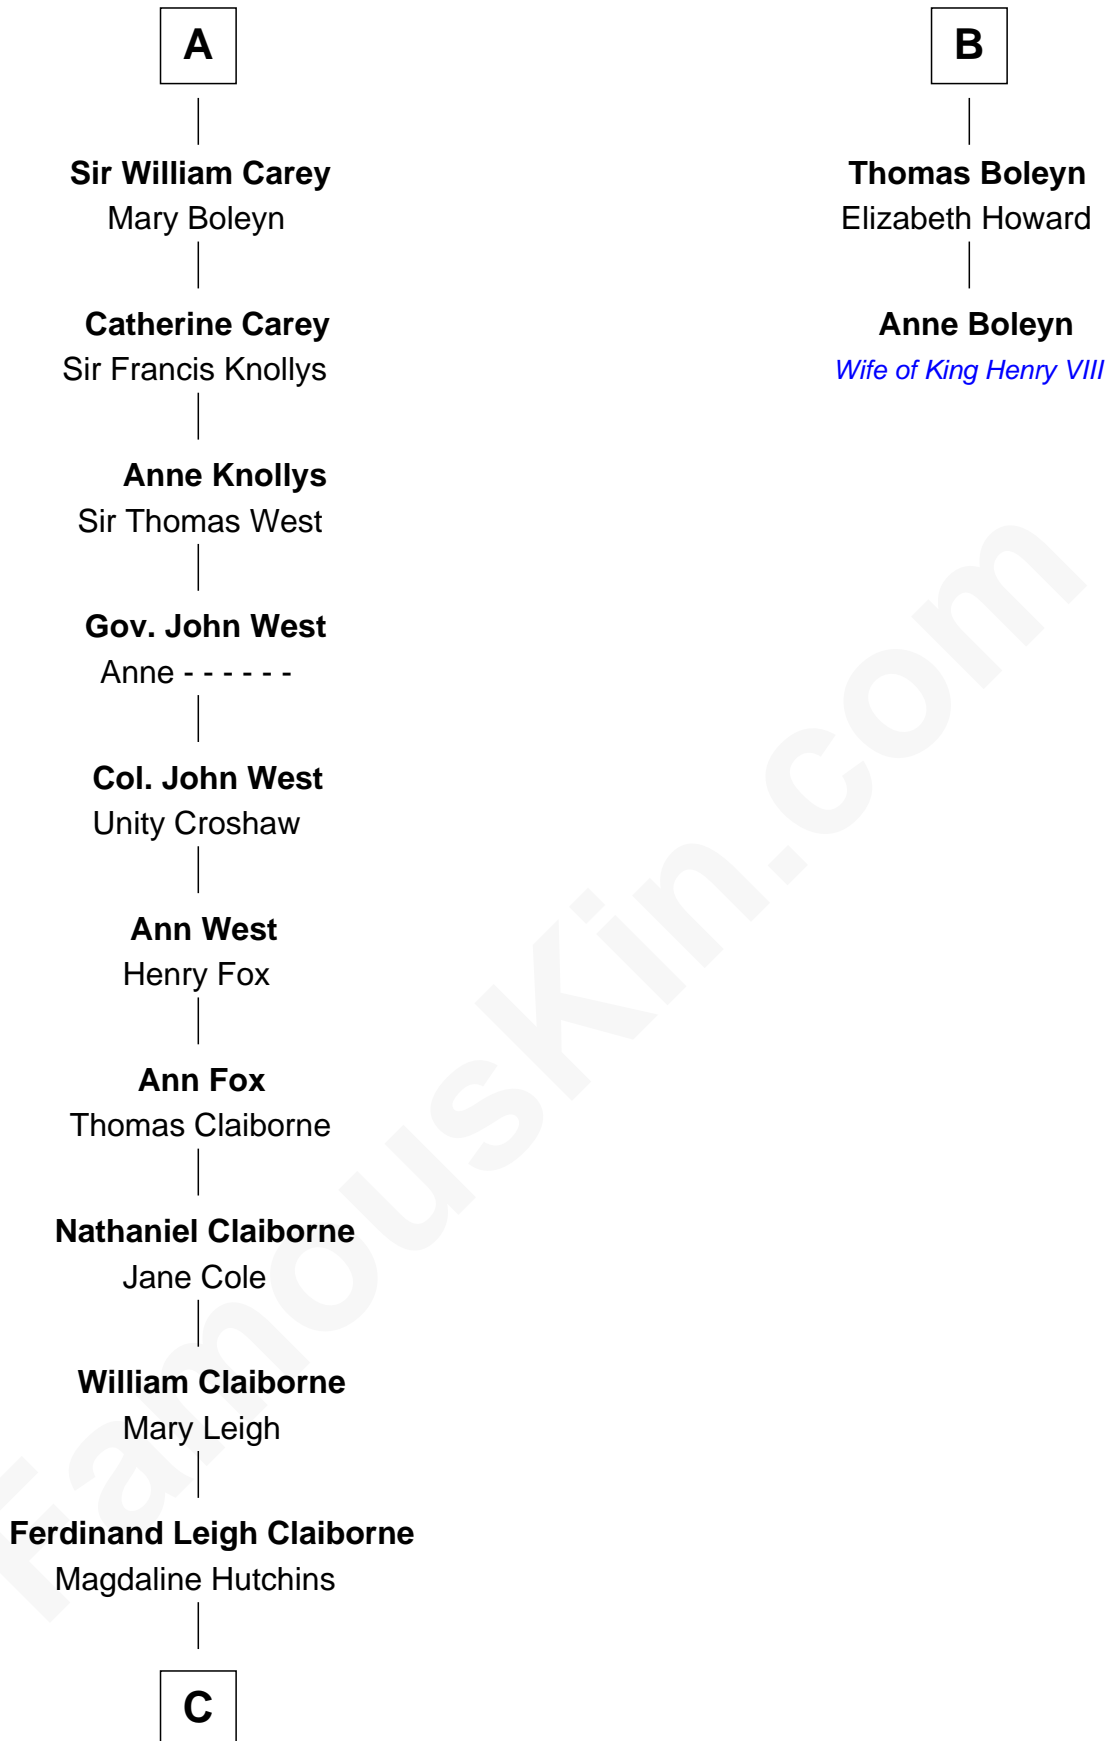

FamousKin.com Relationship Chart of

Cokie Roberts

Author and TV Journalist

8th cousin 13 times removed of

Anne Boleyn

2nd Wife of King Henry VIII

C

—
Ferdinand Leigh Claiborne