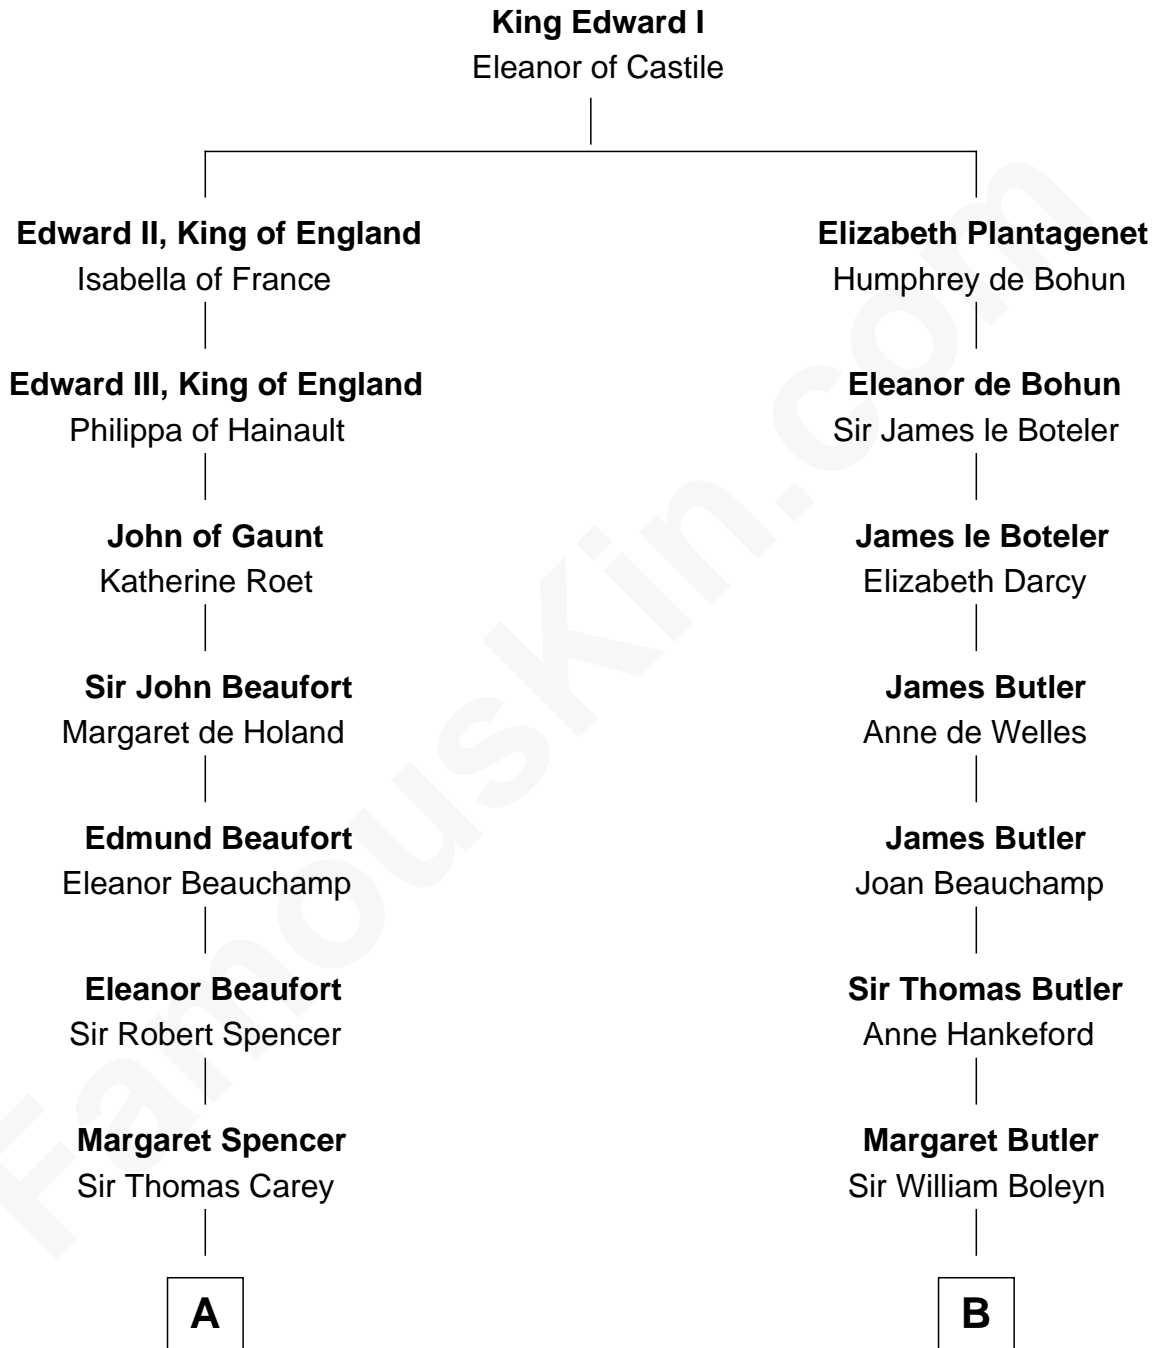

FamousKin.com Relationship Chart of

Cokie Roberts

Author and TV Journalist

8th cousin 13 times removed of

Anne Boleyn

2nd Wife of King Henry VIII

C

—
Ferdinand Leigh Claiborne

Courtney Ann Terrell

—
Judge Louis Bingaman Claiborne

Rosa Marie Pourciau

—
Roland Philemon Claiborne

Martha Corinne Morrison

—
Marie Corinne Morrison Claiborne

Hale Boggs

—
Cokie Roberts