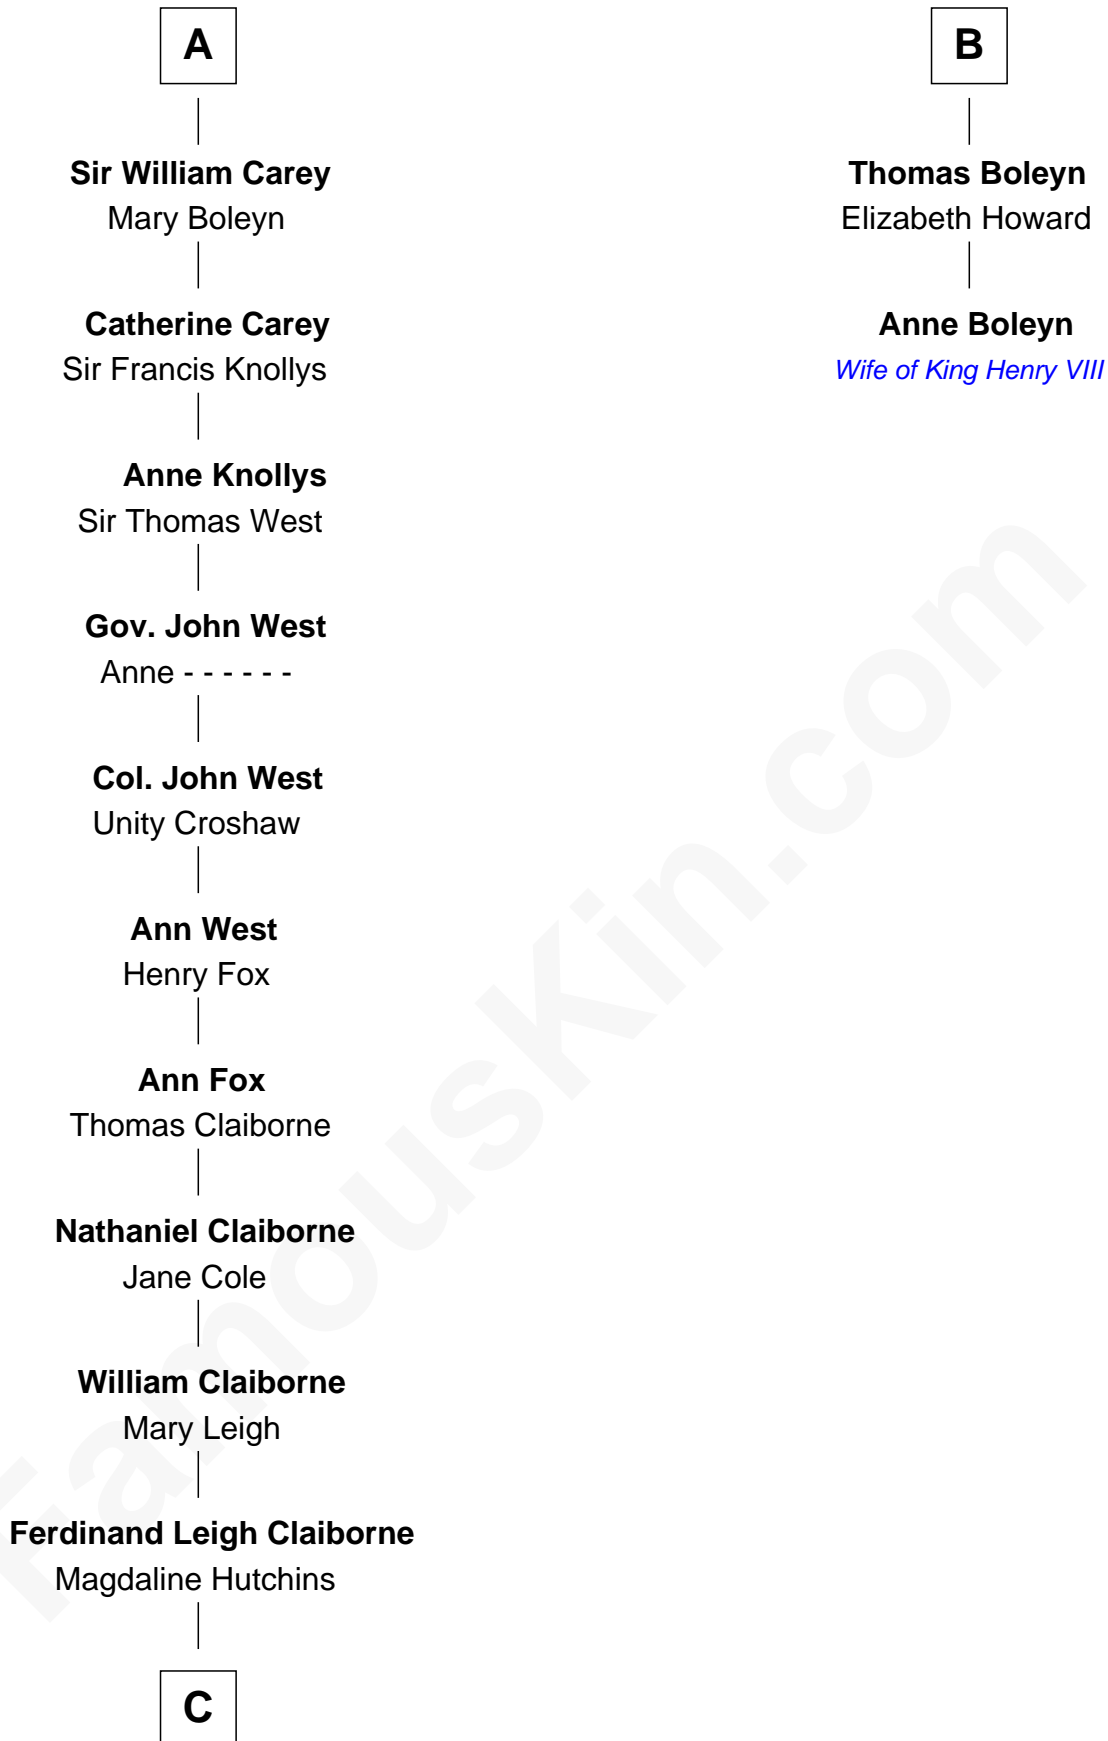

# FamousKin.com Relationship Chart of

**Cokie Roberts**

*Author and TV Journalist*

8th cousin 13 times removed of

**Anne Boleyn**

*2nd Wife of King Henry VIII*

**Richard Fitzalan**

Alice de Saluzzo

**C**

—  
**Ferdinand Leigh Claiborne**

Courtney Ann Terrell

—  
**Judge Louis Bingaman Claiborne**

Rosa Marie Pourciau

—  
**Roland Philemon Claiborne**

Martha Corinne Morrison

—  
**Marie Corinne Morrison Claiborne**