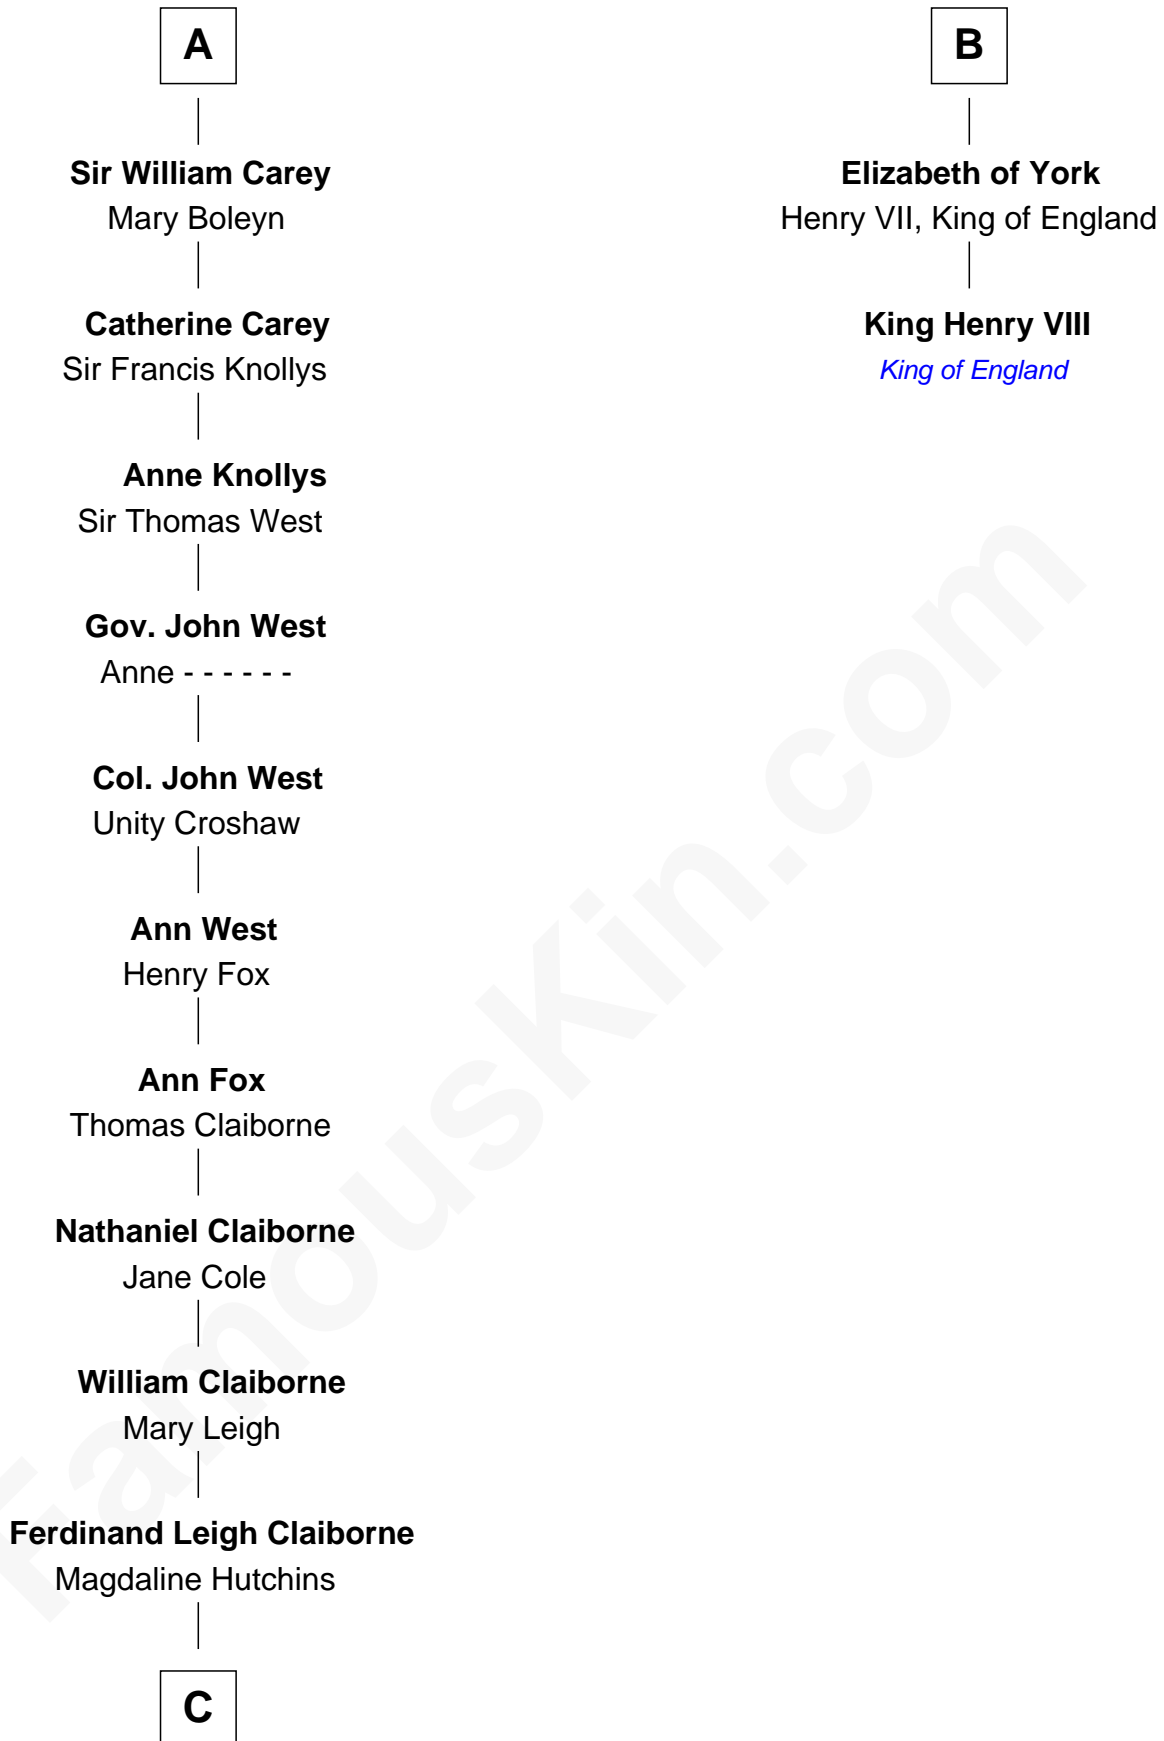

# FamousKin.com Relationship Chart of

**Cokie Roberts**

*Author and TV Journalist*

8th cousin 13 times removed of

**King Henry VIII**

*King of England*

**Roger de Mortimer**

Joan de Geneville

**C**

—  
**Ferdinand Leigh Claiborne**

Courtney Ann Terrell

—  
**Judge Louis Bingaman Claiborne**

Rosa Marie Pourciau

—  
**Roland Philemon Claiborne**

Martha Corinne Morrison

—  
**Marie Corinne Morrison Claiborne**