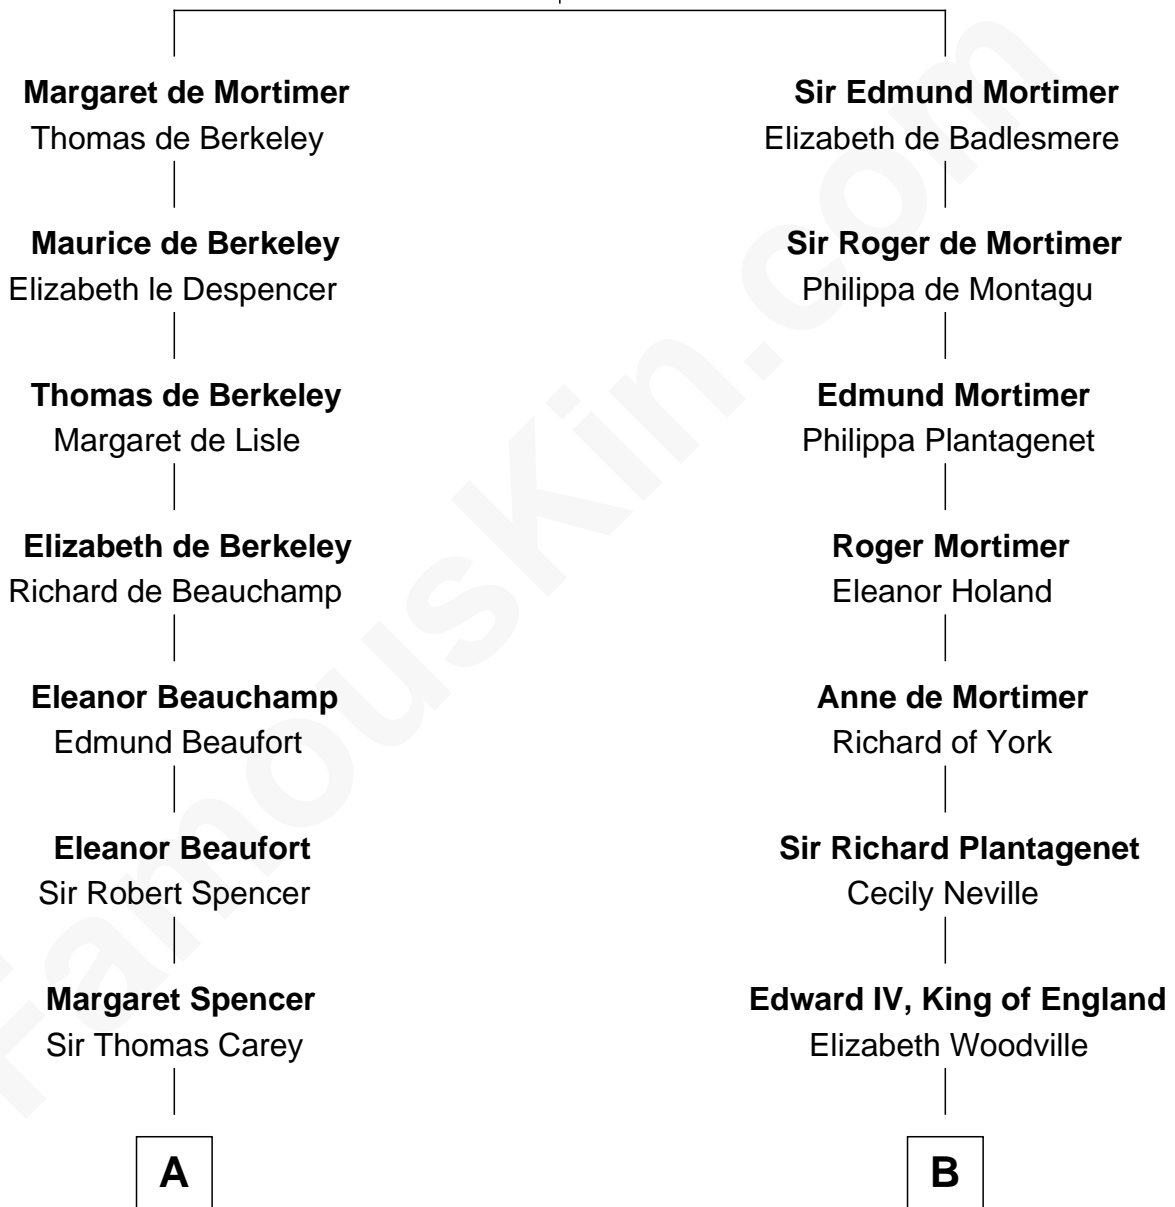

# FamousKin.com Relationship Chart of

**Cokie Roberts**

*Author and TV Journalist*

8th cousin 13 times removed of

**King Henry VIII**

*King of England*

**Roger de Mortimer**

Joan de Geneville

**C**

—  
**Ferdinand Leigh Claiborne**

Courtney Ann Terrell

—  
**Judge Louis Bingaman Claiborne**

Rosa Marie Pourciau

—  
**Roland Philemon Claiborne**

Martha Corinne Morrison

—  
**Marie Corinne Morrison Claiborne**