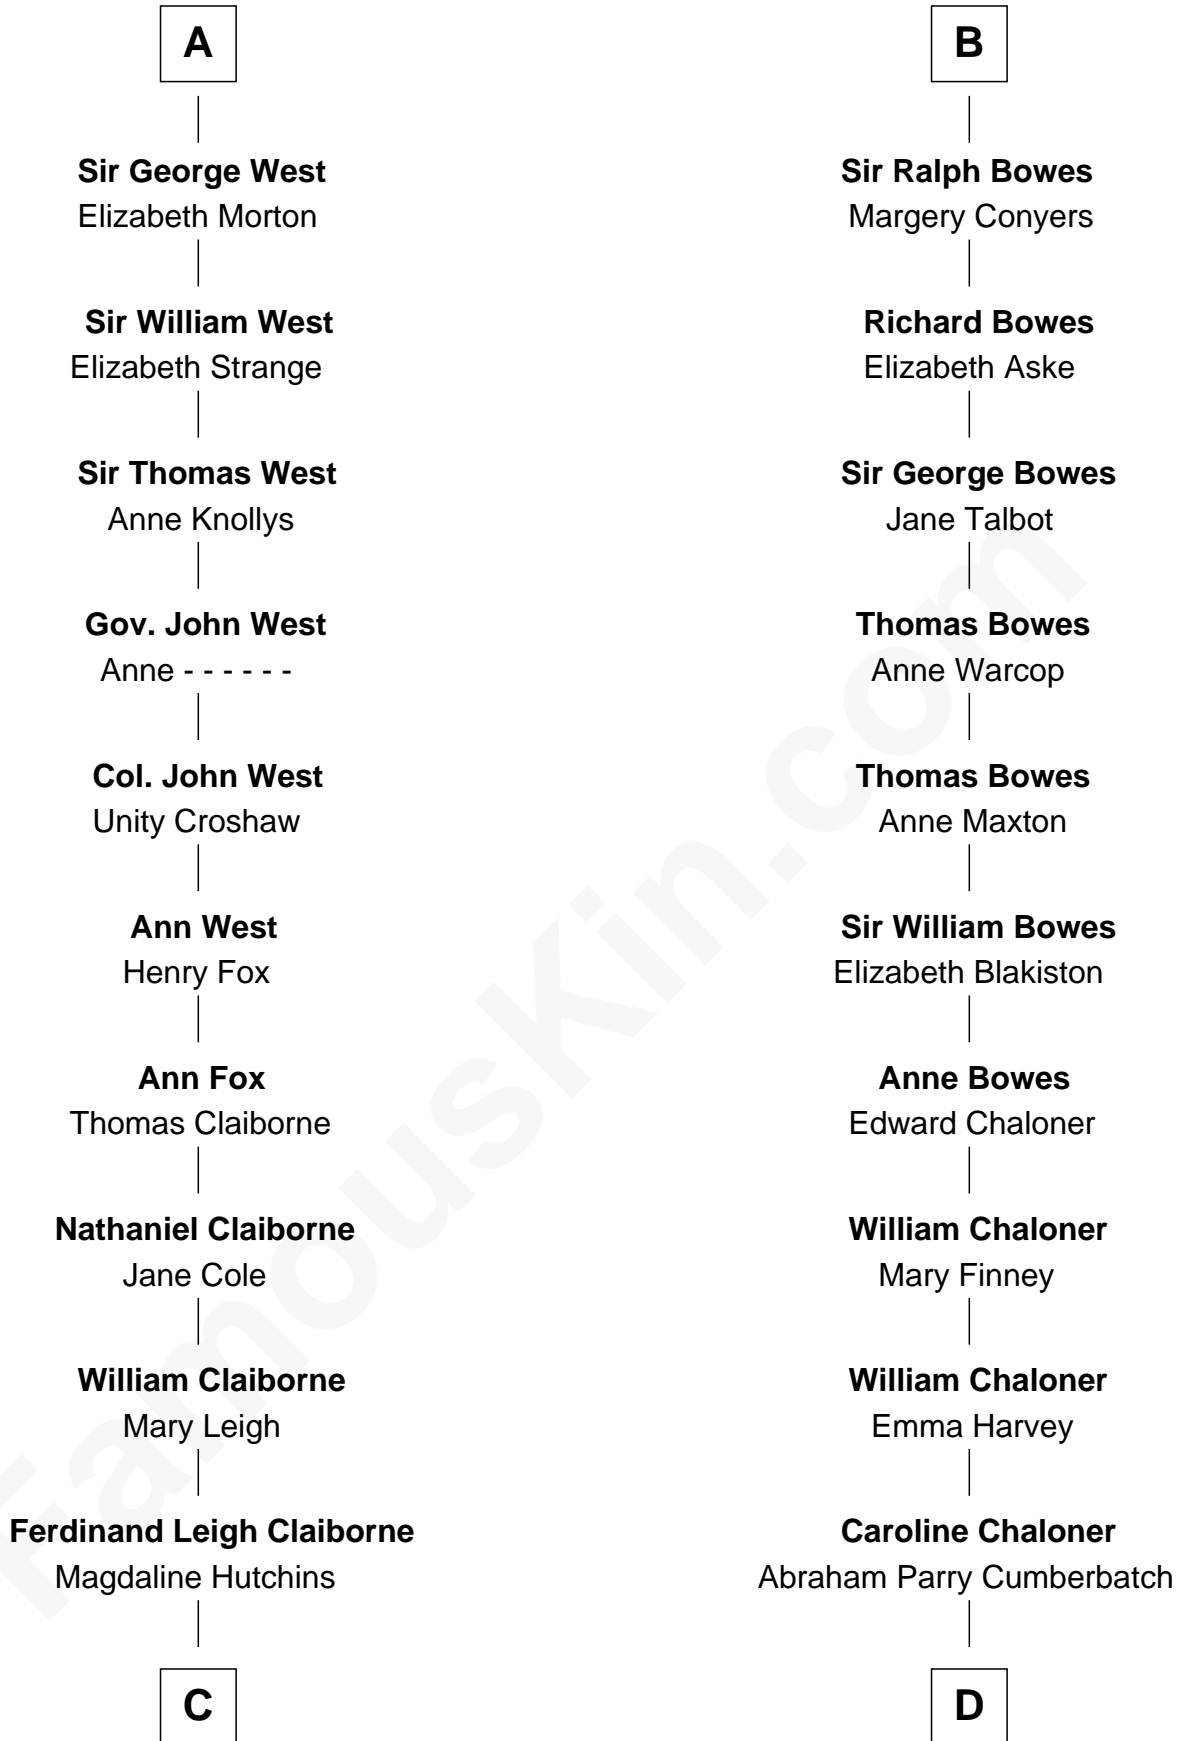

FamousKin.com Relationship Chart of

Cokie Roberts

Author and TV Journalist

21st cousin of

Benedict Cumberbatch

Movie, Television and Stage Actor

C

Ferdinand Leigh Claiborne

Courtney Ann Terrell

Judge Louis Bingaman Claiborne

Rosa Marie Pourciau

Roland Philemon Claiborne

Martha Corinne Morrison

Marie Corinne Morrison Claiborne

Hale Boggs

Cokie Roberts