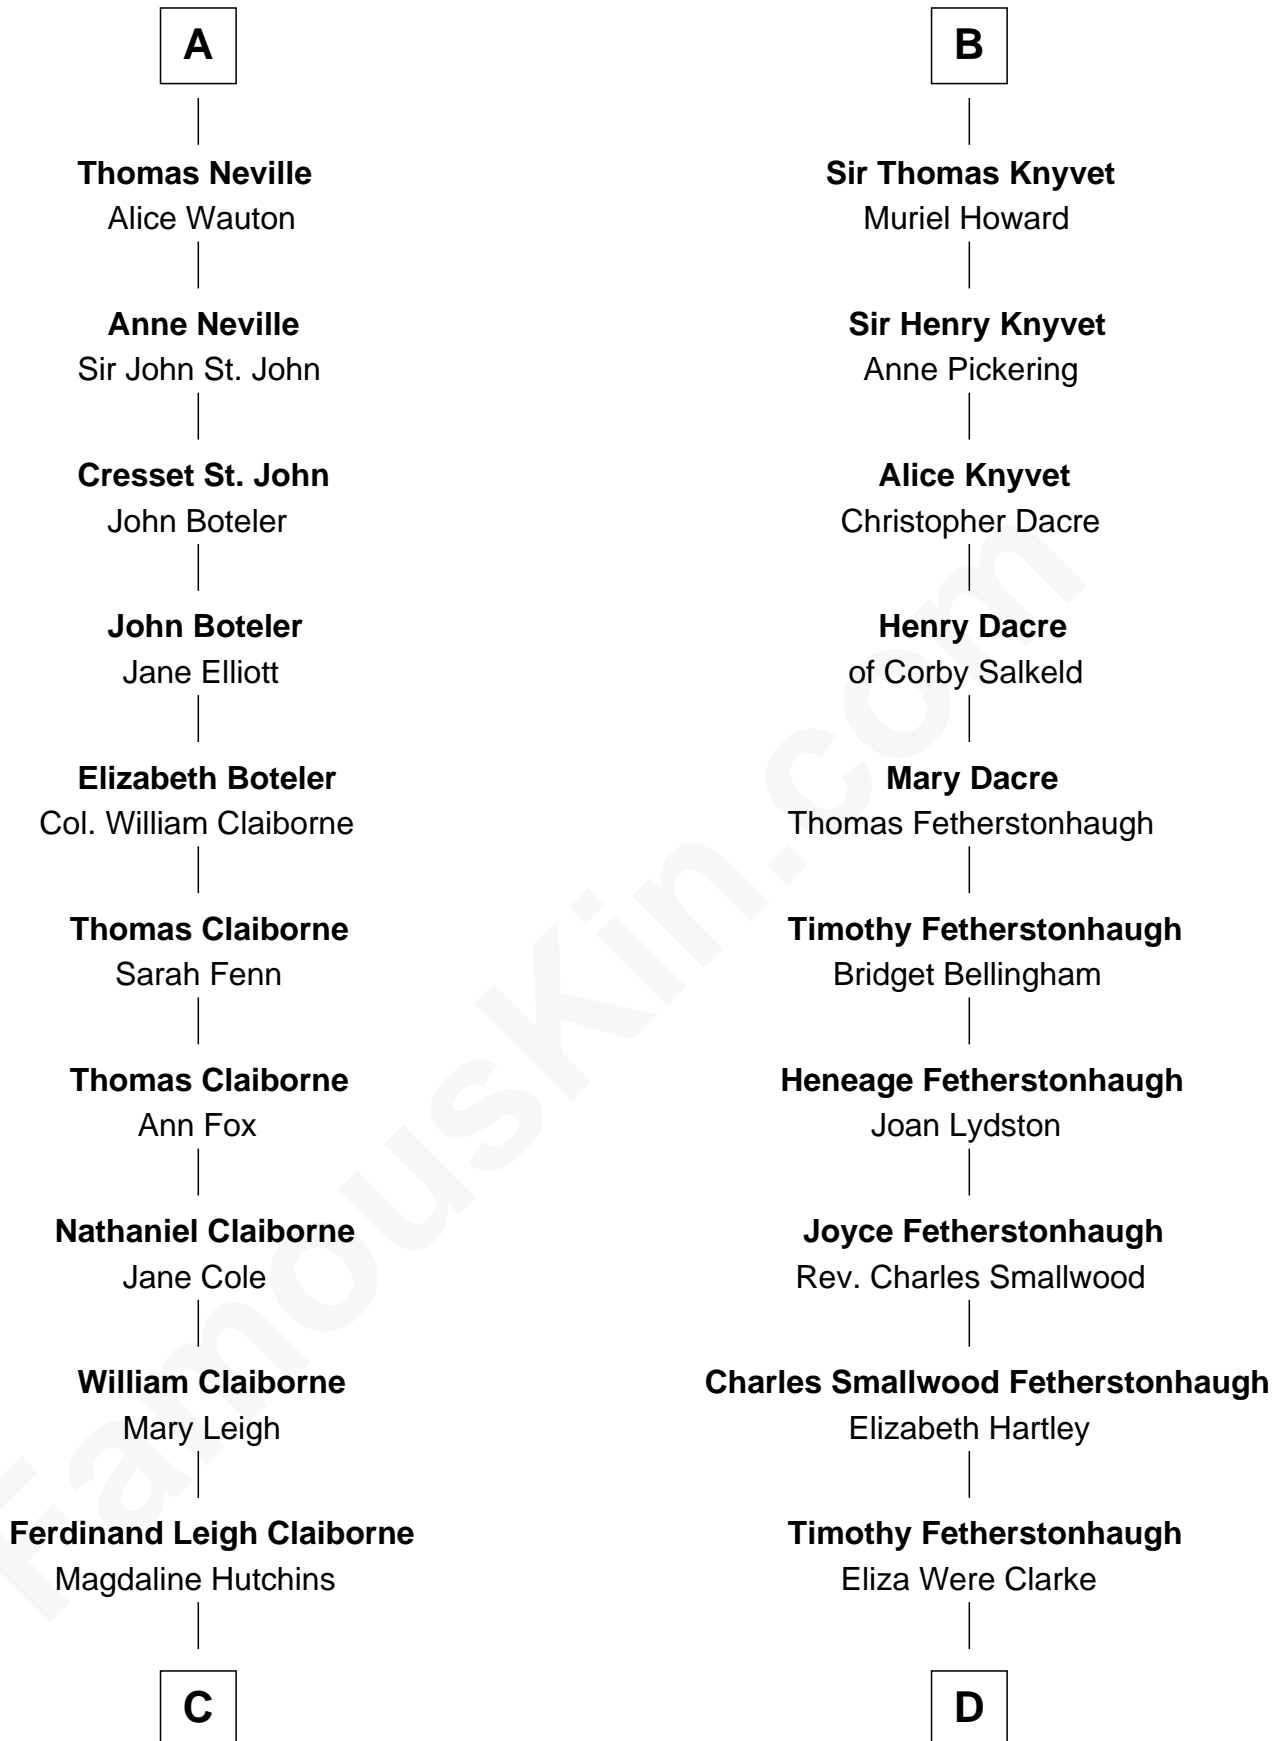

# FamousKin.com Relationship Chart of

**Cokie Roberts**

*Author and TV Journalist*

21st cousin of

**Tilda Swinton**

*Movie Actress*

**Sir Henry de Hastings**

Joan de Cantilupe

**C**

**Ferdinand Leigh Claiborne**

Courtney Ann Terrell

**Judge Louis Bingaman Claiborne**

Rosa Marie Pourciau

**Roland Philemon Claiborne**

Martha Corinne Morrison

**Marie Corinne Morrison Claiborne**