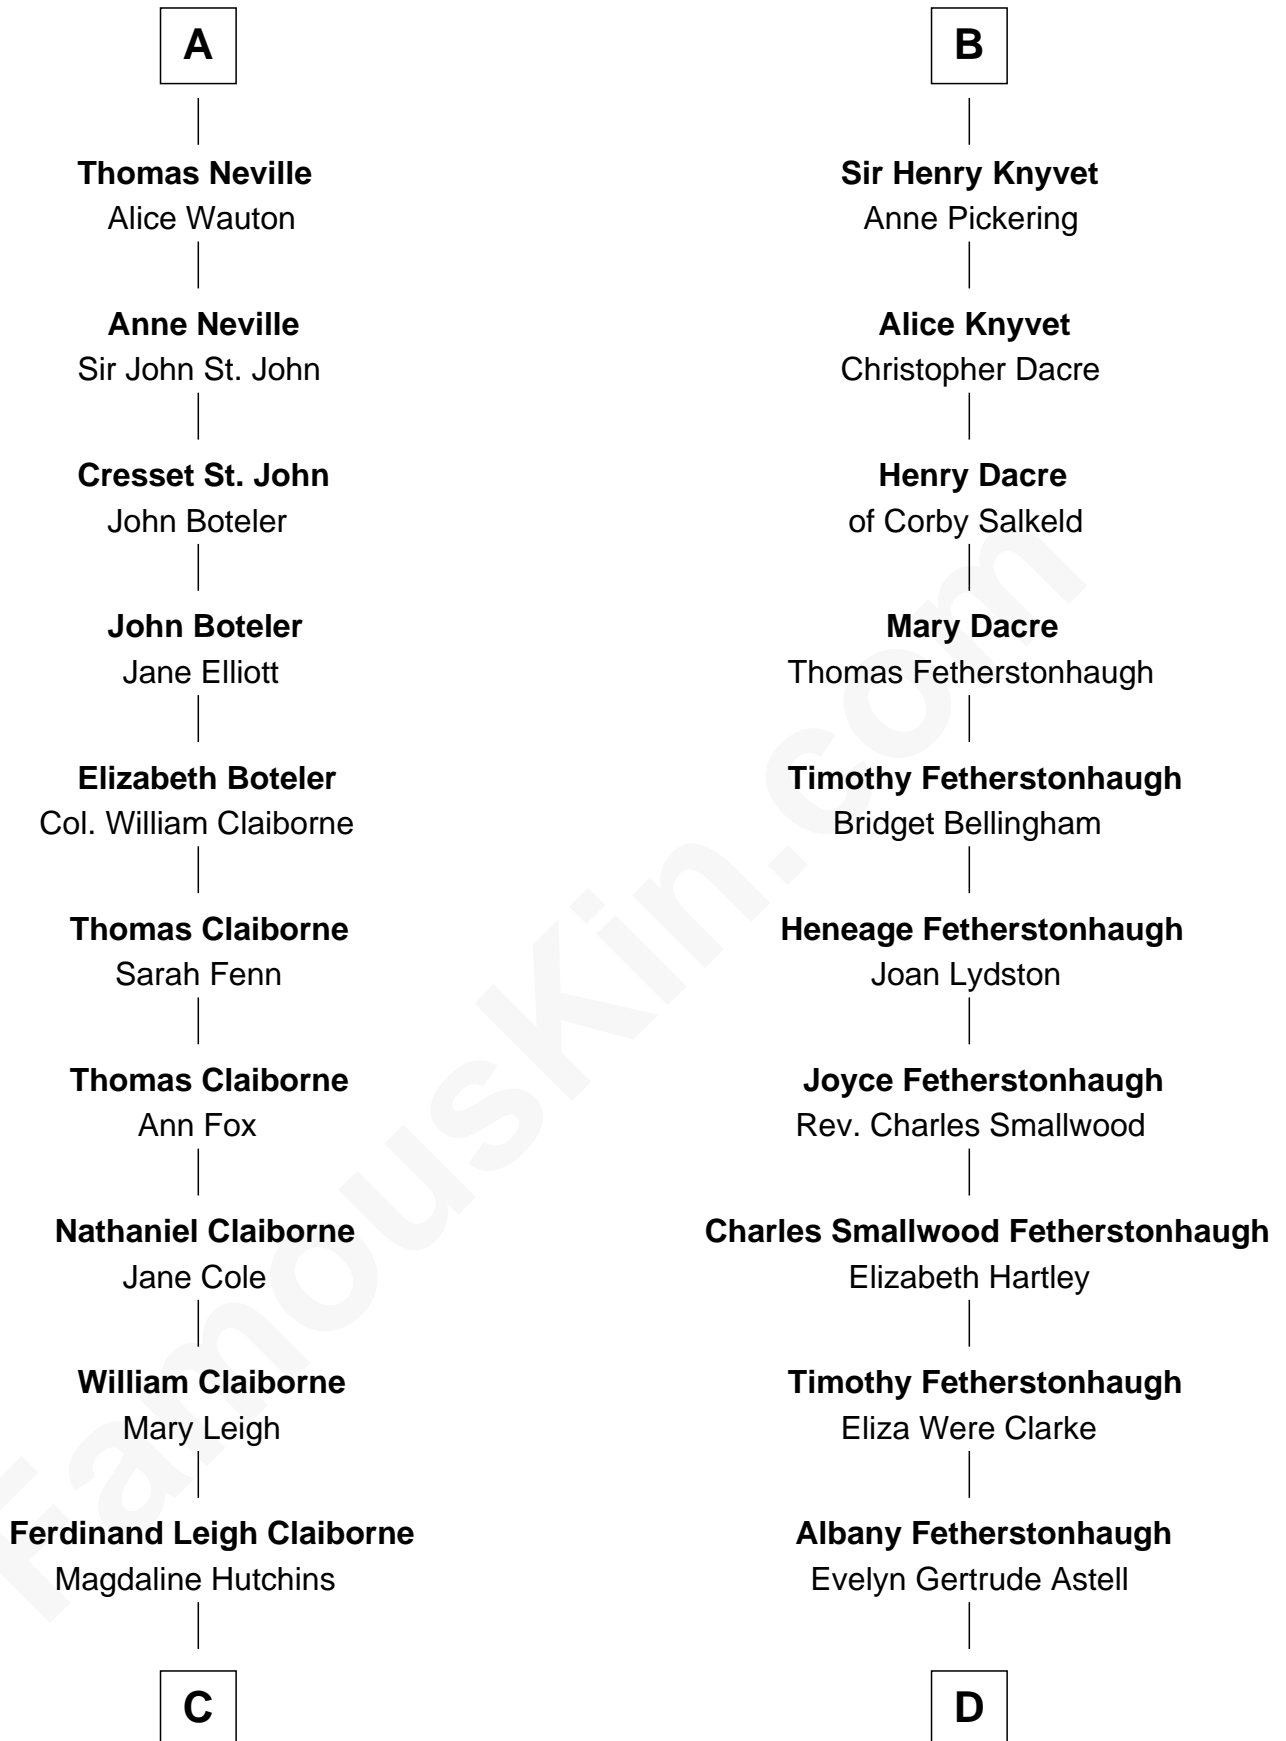

FamousKin.com Relationship Chart of

Cokie Roberts

Author and TV Journalist

20th cousin 1 time removed of

Tilda Swinton

Movie Actress

Sir William de Boteler

Ela Herdeburgh

C

Ferdinand Leigh Claiborne

Courtney Ann Terrell

Judge Louis Bingaman Claiborne

Rosa Marie Pourciau

Roland Philemon Claiborne

Martha Corinne Morrison

Marie Corinne Morrison Claiborne