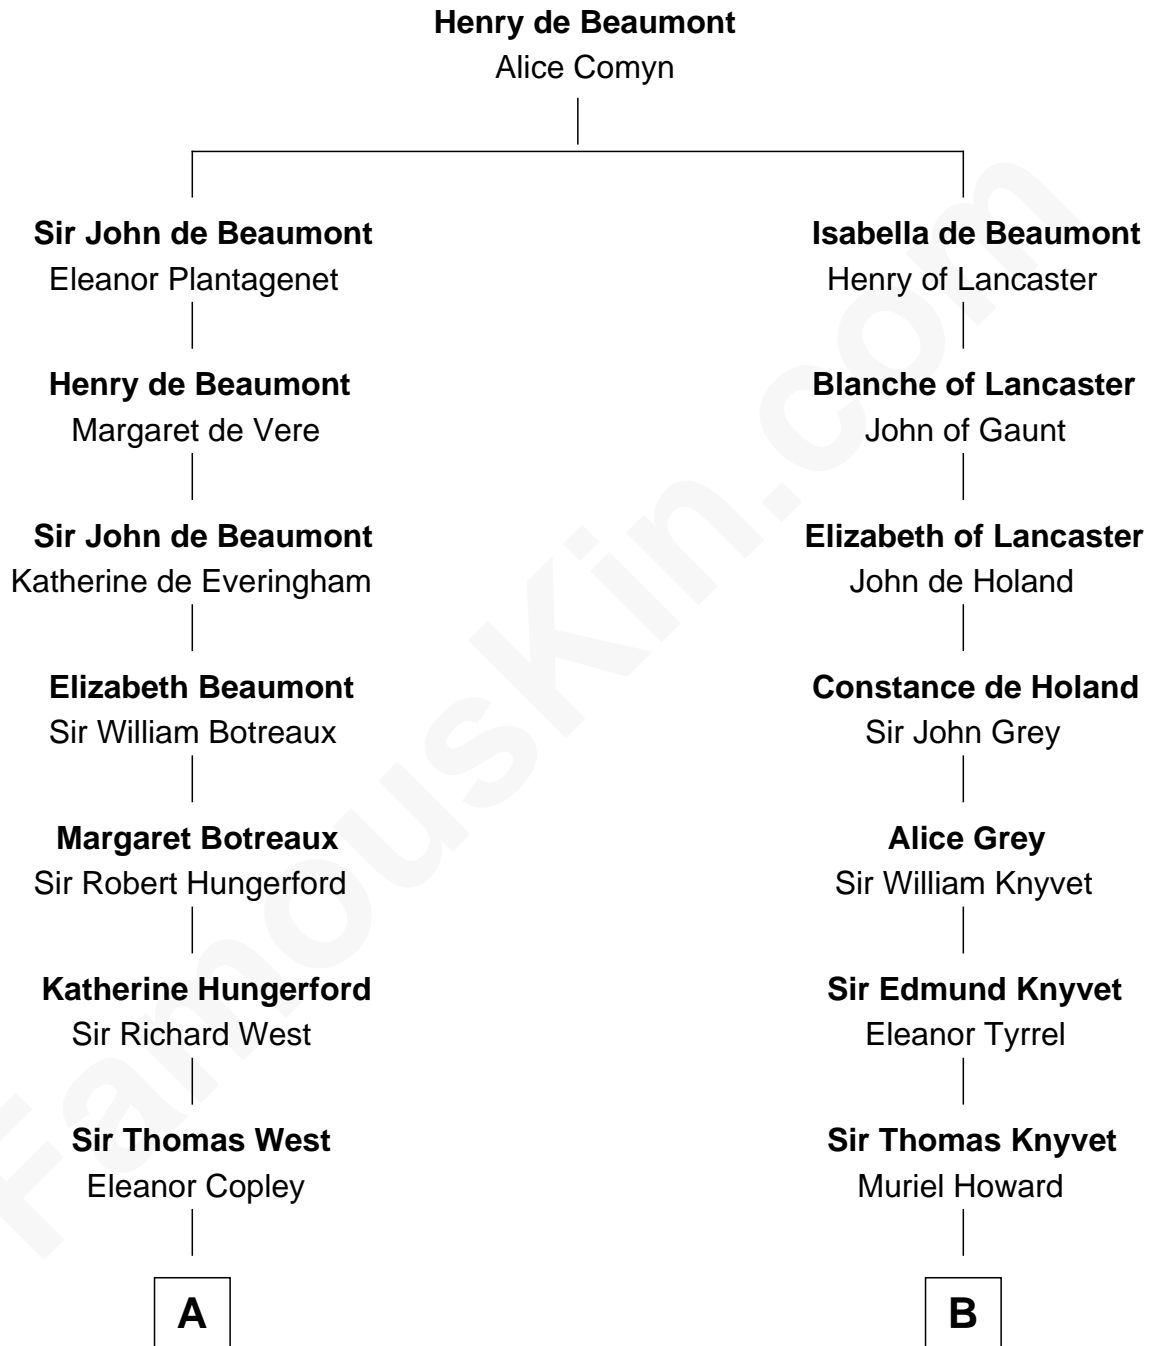

FamousKin.com Relationship Chart of

Cokie Roberts

Author and TV Journalist

20th cousin 1 time removed of

Tilda Swinton

Movie Actress

C

Ferdinand Leigh Claiborne

Courtney Ann Terrell

Judge Louis Bingaman Claiborne

Rosa Marie Pourciau

Roland Philemon Claiborne

Martha Corinne Morrison

Marie Corinne Morrison Claiborne

Hale Boggs

Cokie Roberts