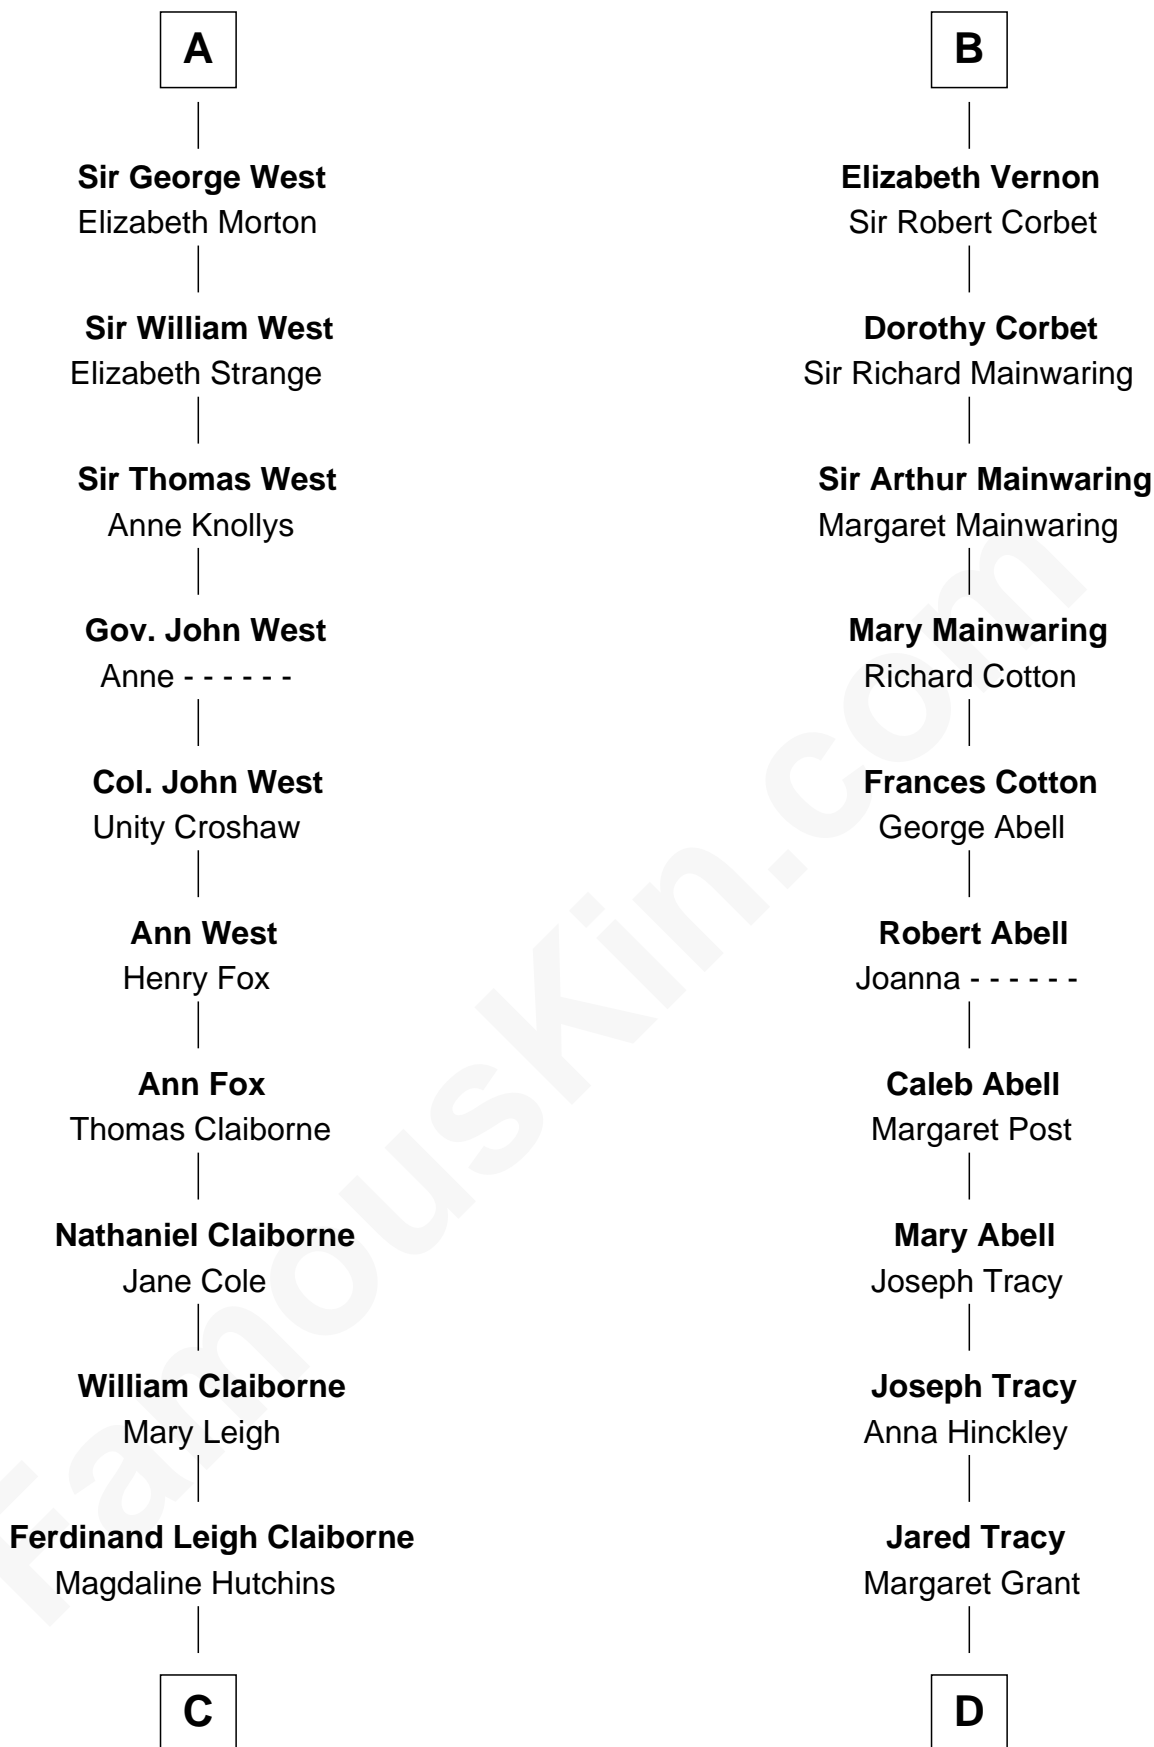

# FamousKin.com Relationship Chart of

**Cokie Roberts**

*Author and TV Journalist*

20th cousin 1 time removed of

**J.P. Morgan, Jr.**

*American Banker and Philanthropist*

**Edmund Plantagenet**

Blanche of Artois

**C**

**Ferdinand Leigh Claiborne**

Courtney Ann Terrell

**Judge Louis Bingaman Claiborne**

Rosa Marie Pourciau

**Roland Philemon Claiborne**

Martha Corinne Morrison

**Marie Corinne Morrison Claiborne**