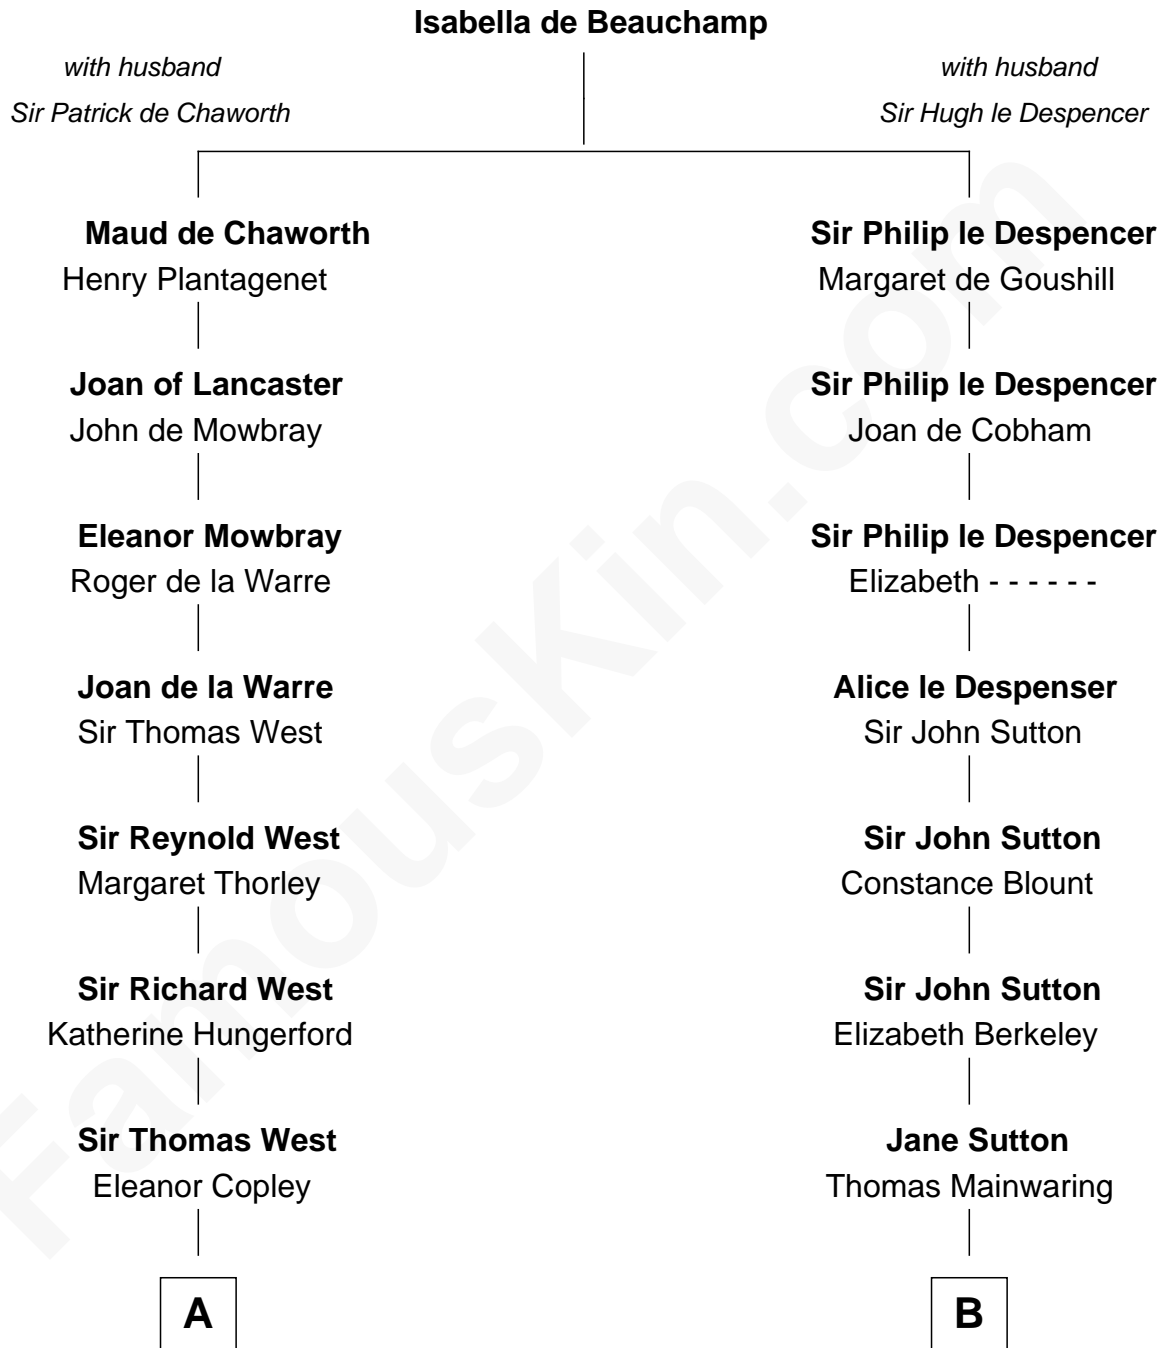

FamousKin.com

Relationship Chart of

Cokie Roberts

Author and TV Journalist

19th cousin 2 times removed of

J.P. Morgan, Jr.

American Banker and Philanthropist