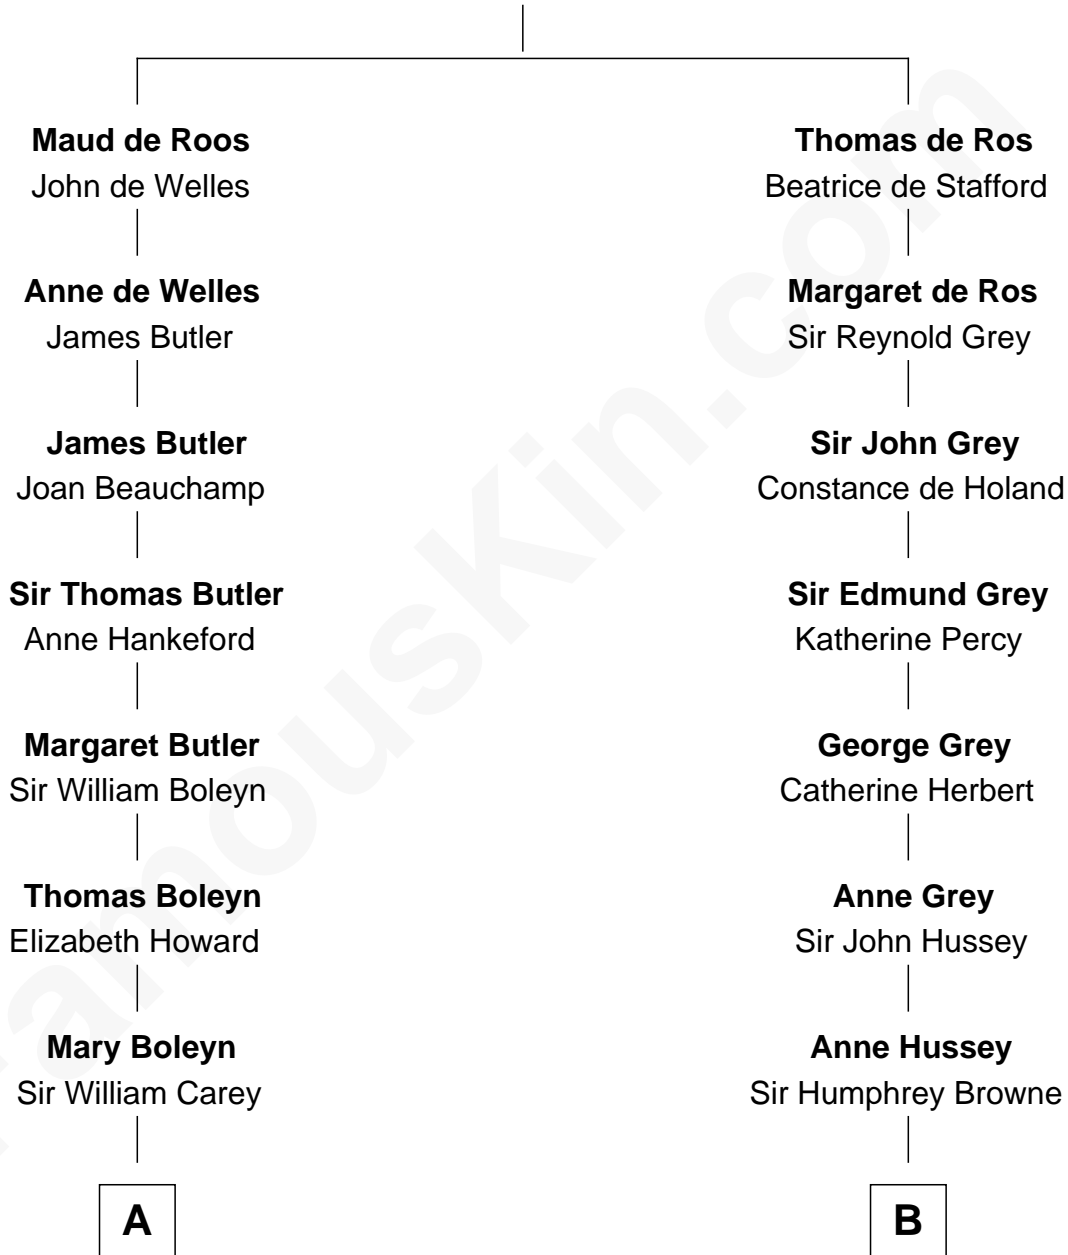

# FamousKin.com Relationship Chart of

**Cokie Roberts**

*Author and TV Journalist*

20th cousin of

**Kit Harington**

*TV Actor - "Game of Thrones"*

**Sir William de Ros**  
Margery de Badlesmere

**C**

**Judge Louis Bingaman Claiborne**

Rosa Marie Pourciau

**Roland Philemon Claiborne**

Martha Corinne Morrison

**Marie Corinne Morrison Claiborne**

Hale Boggs

**Cokie Roberts**

*Author and TV Journalist*

**D**

**Lois Marjorie Legge**

Ernest Wriothesley Denny

**Lavender Cecilia Denny**

John Charles Dundas Harington

**Sir David Richard Harington**

Deborah Jane Catesby

**Kit Harington**

*TV Actor - "Game of Thrones"*