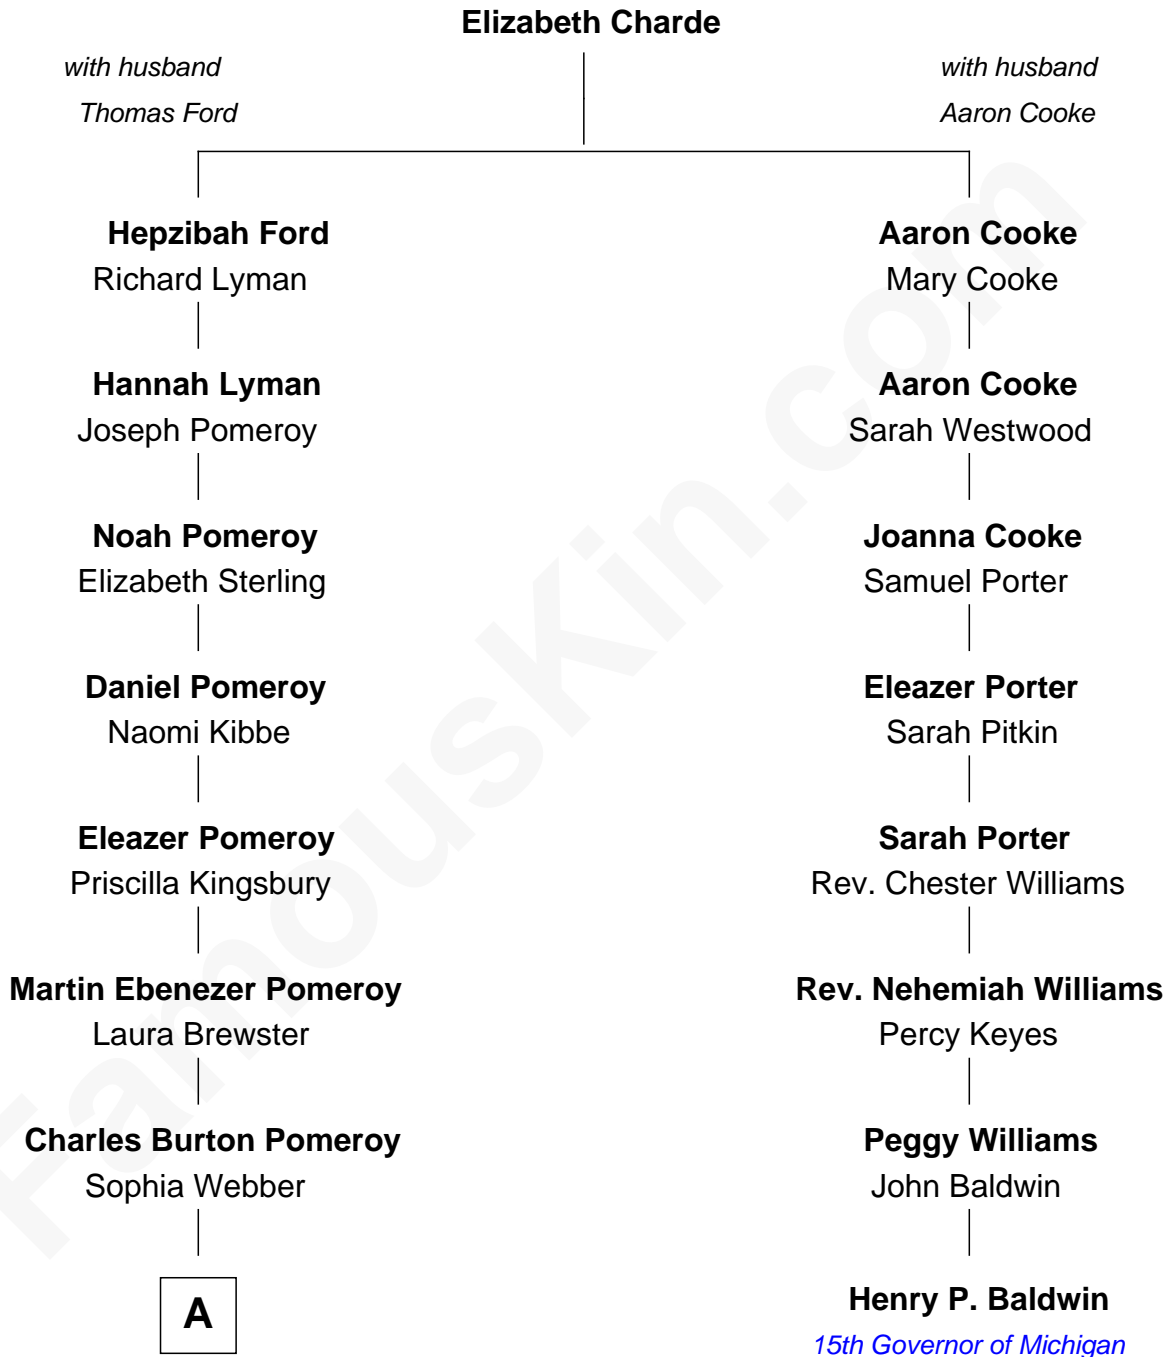

FamousKin.com
Relationship Chart of
Brewster H. Shaw
NASA Astronaut

7th cousin 2 times removed of
Henry P. Baldwin
15th Governor of Michigan

A

—
Adelle Pomeroy
John Thomas Shaw

—
Brewster Hopkinson Shaw
Leone Marguerite Lee

—
Brewster H. Shaw
NASA Astronaut

FamousKin.com