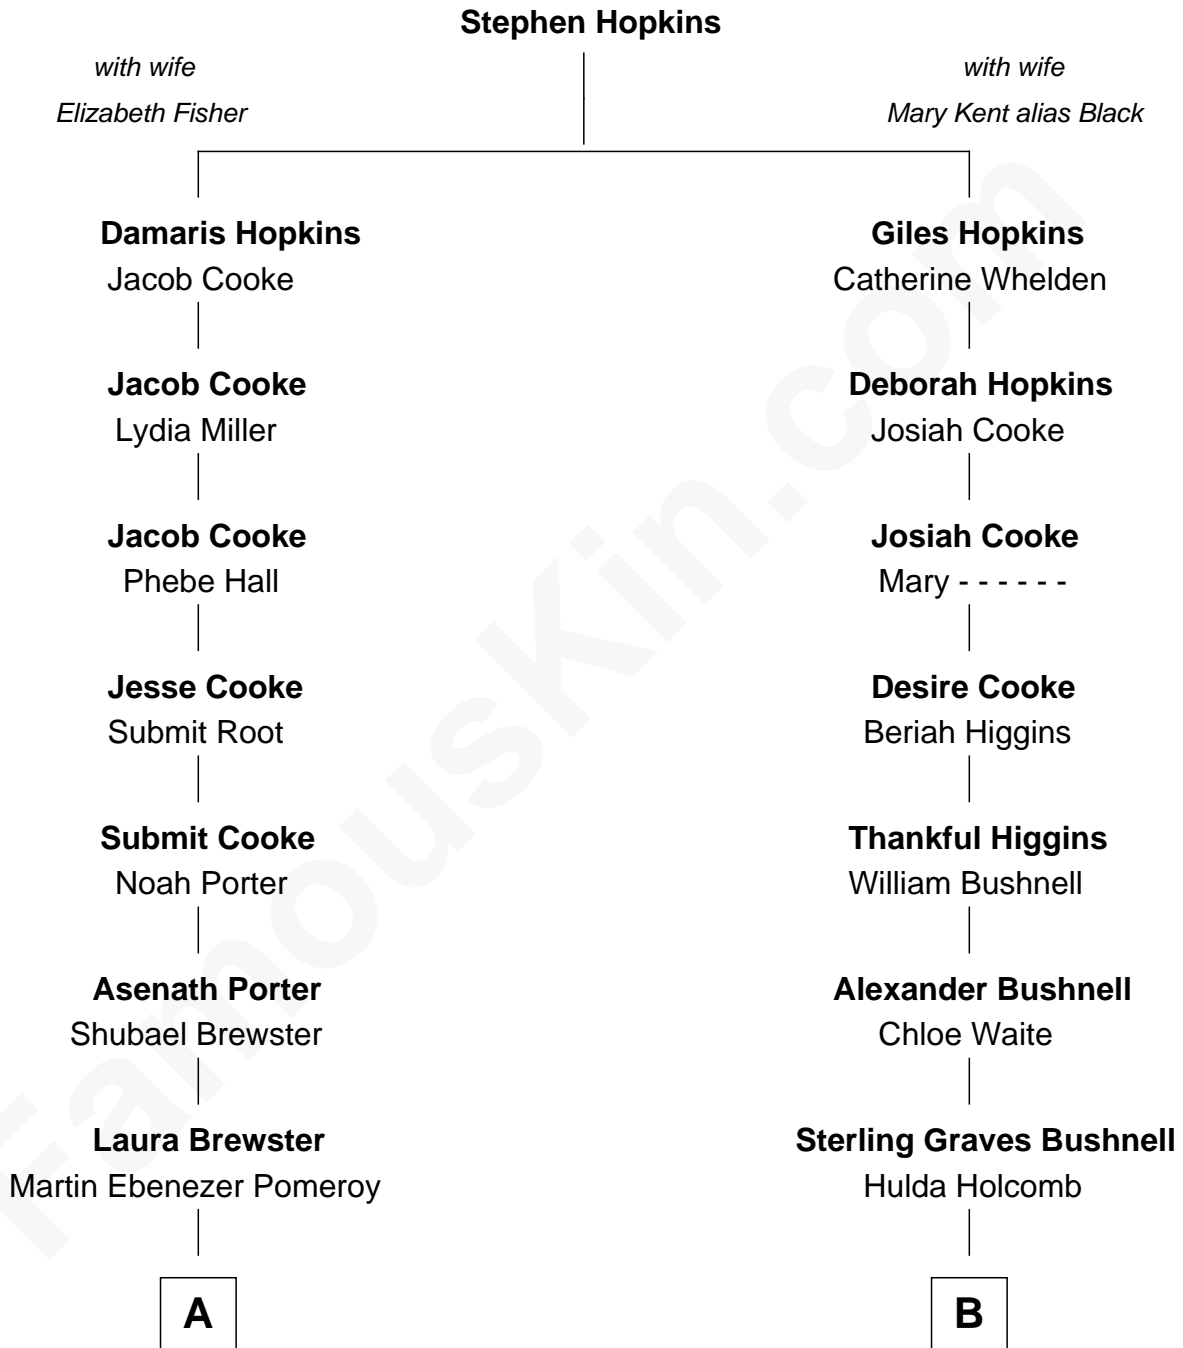

FamousKin.com

Relationship Chart of

Brewster H. Shaw

NASA Astronaut

10th cousin 1 time removed of

Diane Brewster
TV and Movie Actress

A

Charles Burton Pomeroy

Sophia Webber

Adelle Pomeroy

John Thomas Shaw

Brewster Hopkinson Shaw

Leone Marguerite Lee

Brewster H. Shaw

NASA Astronaut

B