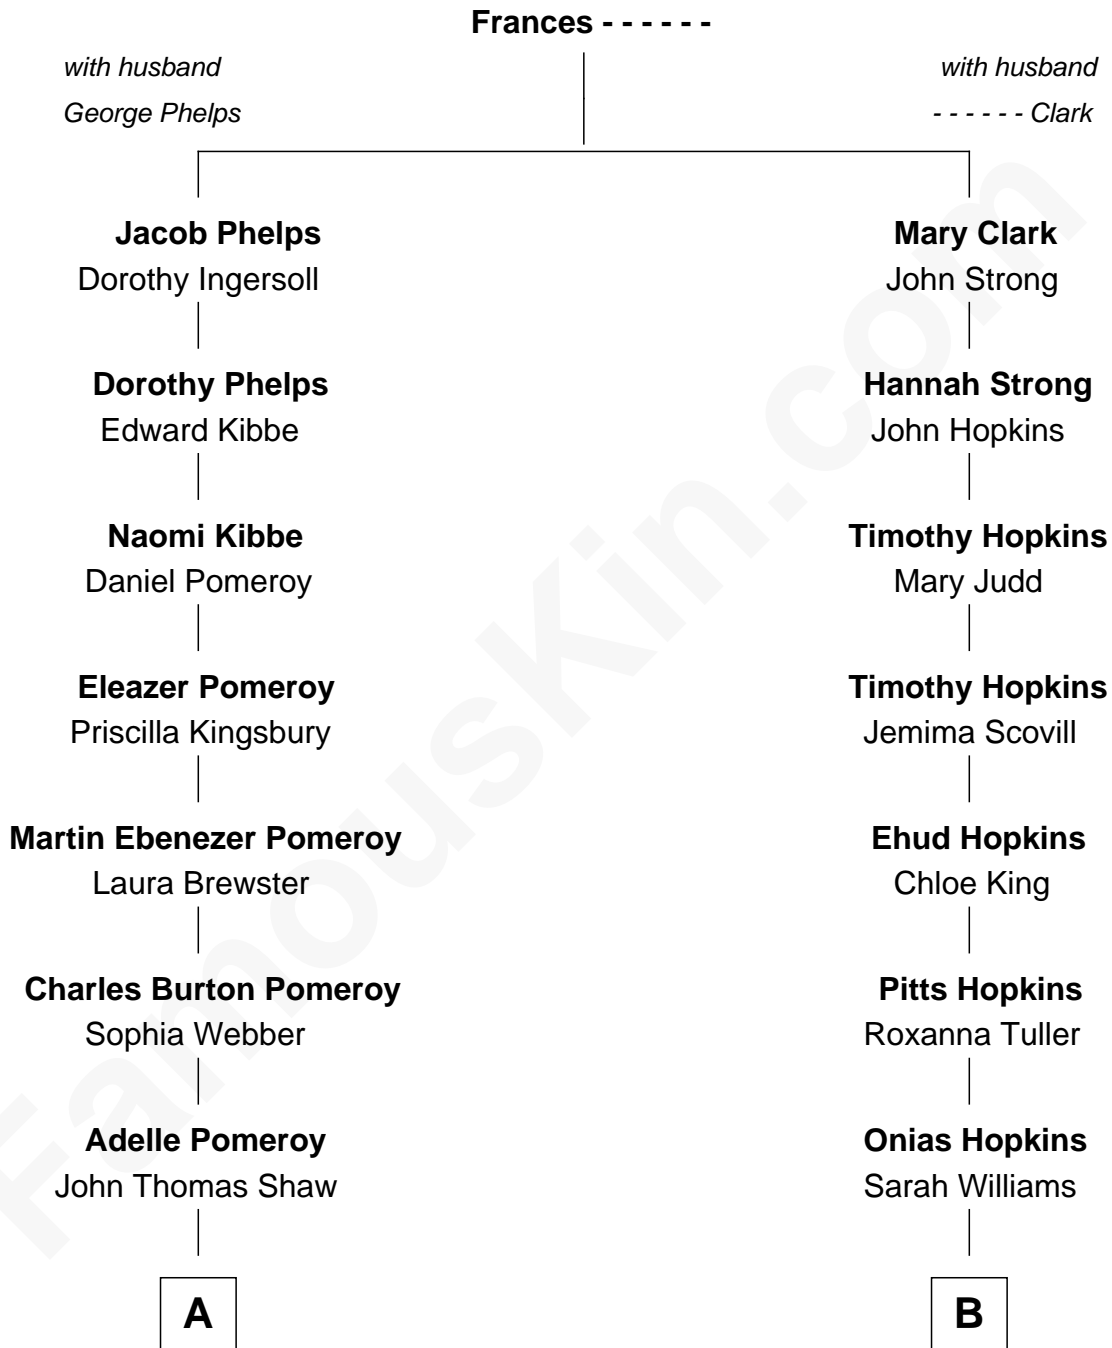

**FamousKin.com**  
**Relationship Chart of**  
**Brewster H. Shaw**  
*NASA Astronaut*

**8th cousin 5 times removed of**  
**Taylor Lautner**  
*TV and Movie Actor*

**A**

**Brewster Hopkinson Shaw**

Leone Marguerite Lee

**Brewster H. Shaw**

*NASA Astronaut*

**B**

**Amos Hopkins**

Elizabeth Whitman

**Violetta M. Hopkins**

Arthur Himebaugh

**Emily Jane Himebaugh**