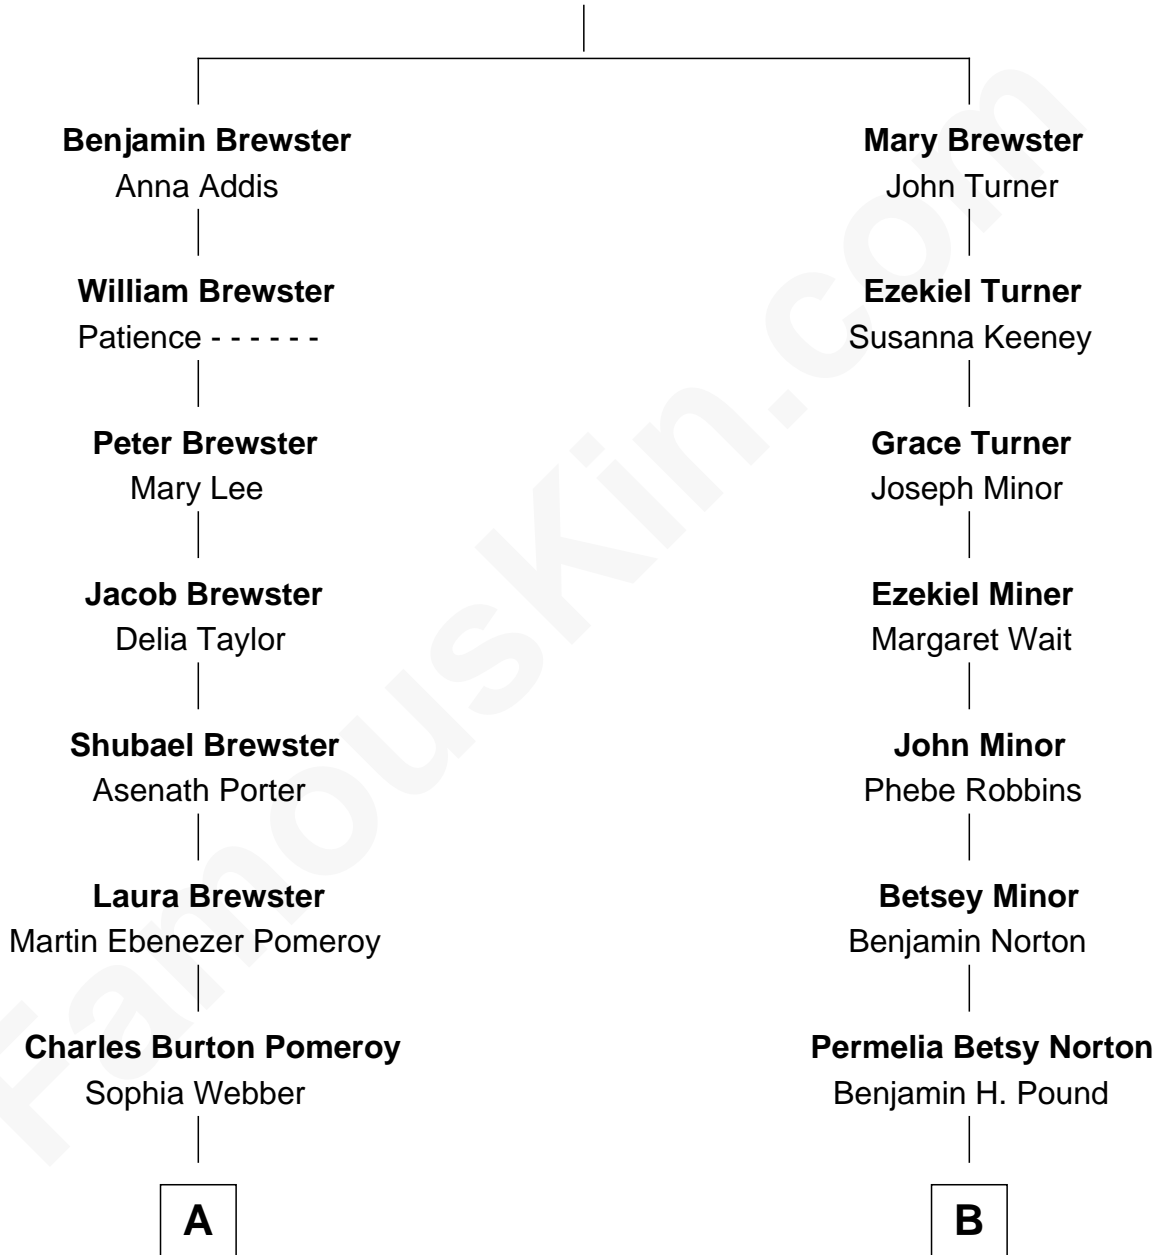

FamousKin.com
Relationship Chart of
Brewster H. Shaw
NASA Astronaut

9th cousin 3 times removed of
Taylor Lautner
TV and Movie Actor

Jonathan Brewster
 Lucretia Oldham

A

Adelle Pomeroy
John Thomas Shaw

Brewster Hopkinson Shaw
Leone Marguerite Lee

Brewster H. Shaw
NASA Astronaut

B

Adaline Eva Pound
David Wesley Allen

Olive F. Allen
Frank James Nichols

Keith Francis Nichols
Wanda J. Yount

Patricia Anne Nichols
David Andrew Bos

Deborah C. Bos
Daniel Joseph Lautner

Taylor Lautner
TV and Movie Actor