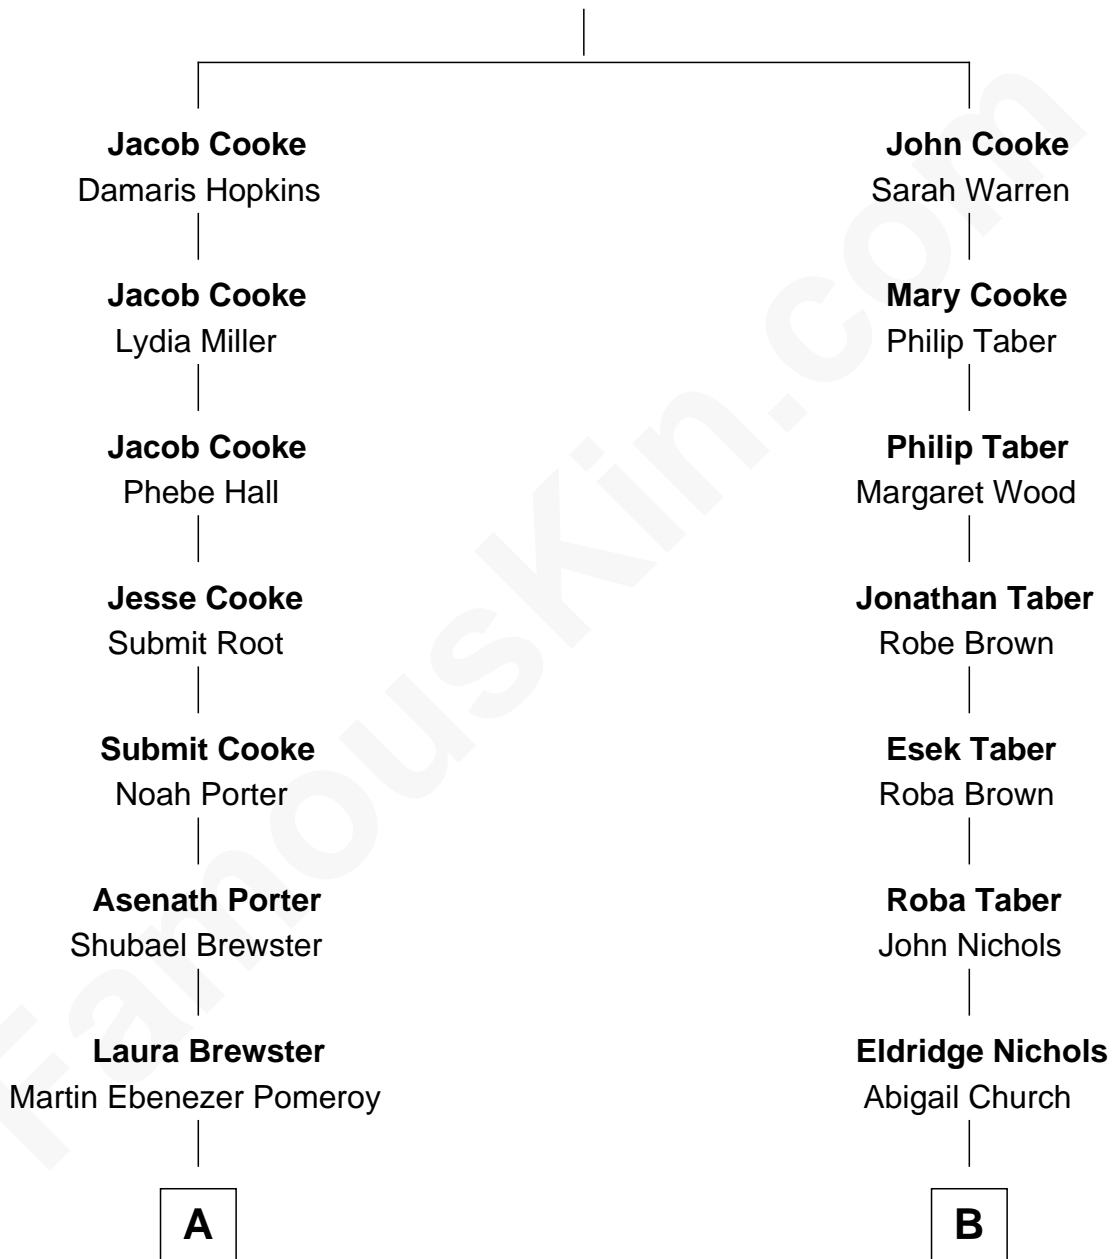

FamousKin.com

Relationship Chart of

Brewster H. Shaw

NASA Astronaut

10th cousin 3 times removed of

Taylor Lautner
TV and Movie Actor

Francis Cooke
Hester le Mahieu

A

Charles Burton Pomeroy

Sophia Webber

Adelle Pomeroy

John Thomas Shaw

Brewster Hopkinson Shaw

Leone Marguerite Lee

Brewster H. Shaw

NASA Astronaut

B

George Nichols

Louise Harriett Randall

Wayland Albert Nichols

Fannie Blanche Sisco

Frank James Nichols

Olive F. Allen

Keith Francis Nichols