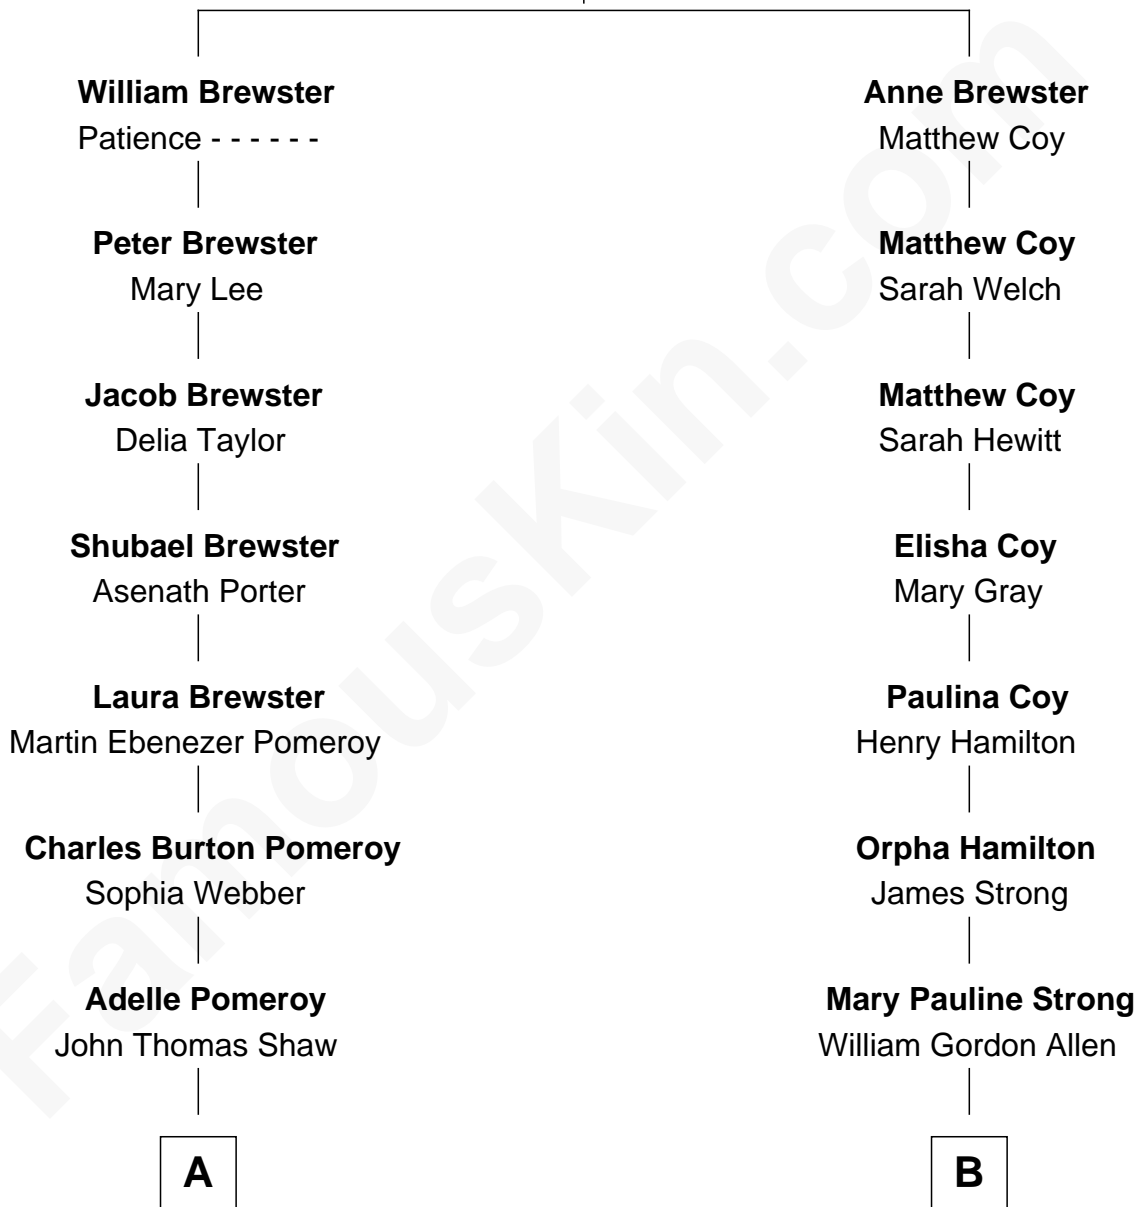

# FamousKin.com Relationship Chart of

**Brewster H. Shaw**

*NASA Astronaut*

8th cousin of

**William Egan**

*1st Governor of Alaska*

**Benjamin Brewster**

Anna Addis

**A**

**Brewster Hopkinson Shaw**

Leone Marguerite Lee

**Brewster H. Shaw**

*NASA Astronaut*

**B**

**Cora Allen**

William Edward Egan

**William Egan**

*1st Governor of Alaska*

FamousKin.com