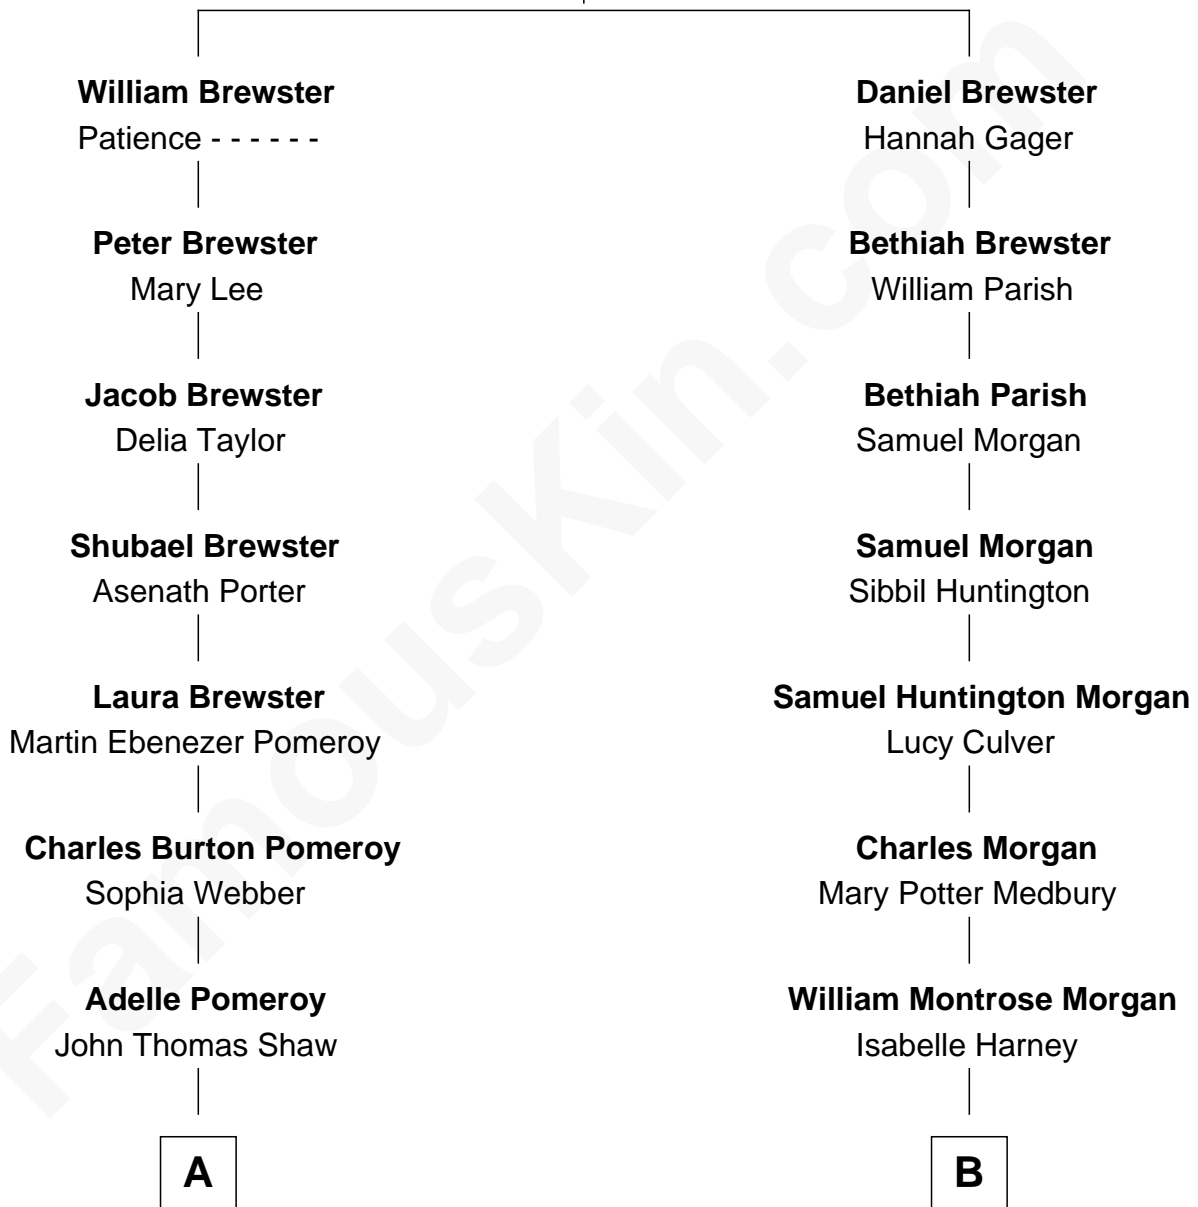

FamousKin.com Relationship Chart of

Brewster H. Shaw

NASA Astronaut

8th cousin of

Ann Morgan Guilbert

TV and Movie Actress

Benjamin Brewster

Anna Addis

A

Brewster Hopkinson Shaw

Leone Marguerite Lee

Brewster H. Shaw

NASA Astronaut

B

Cornelia E. Morgan

Dr. Gerald Didra Guilbert

Ann Morgan Guilbert

TV and Movie Actress

FamousKin.com