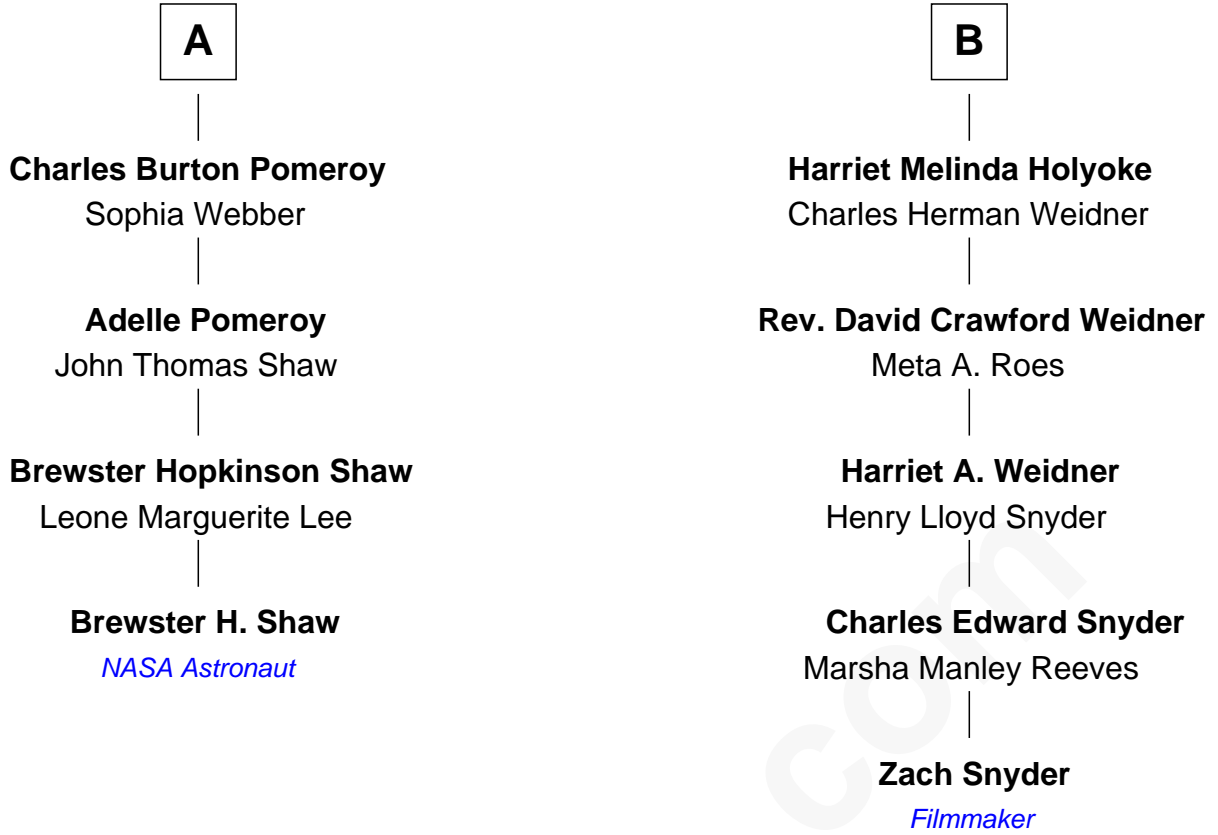

FamousKin.com
Relationship Chart of
Brewster H. Shaw
NASA Astronaut

10th cousin 1 time removed of
Zach Snyder
Filmmaker

Zach Snyder photo by [Gage Skidmore](#) (CC BY-SA 2.0)