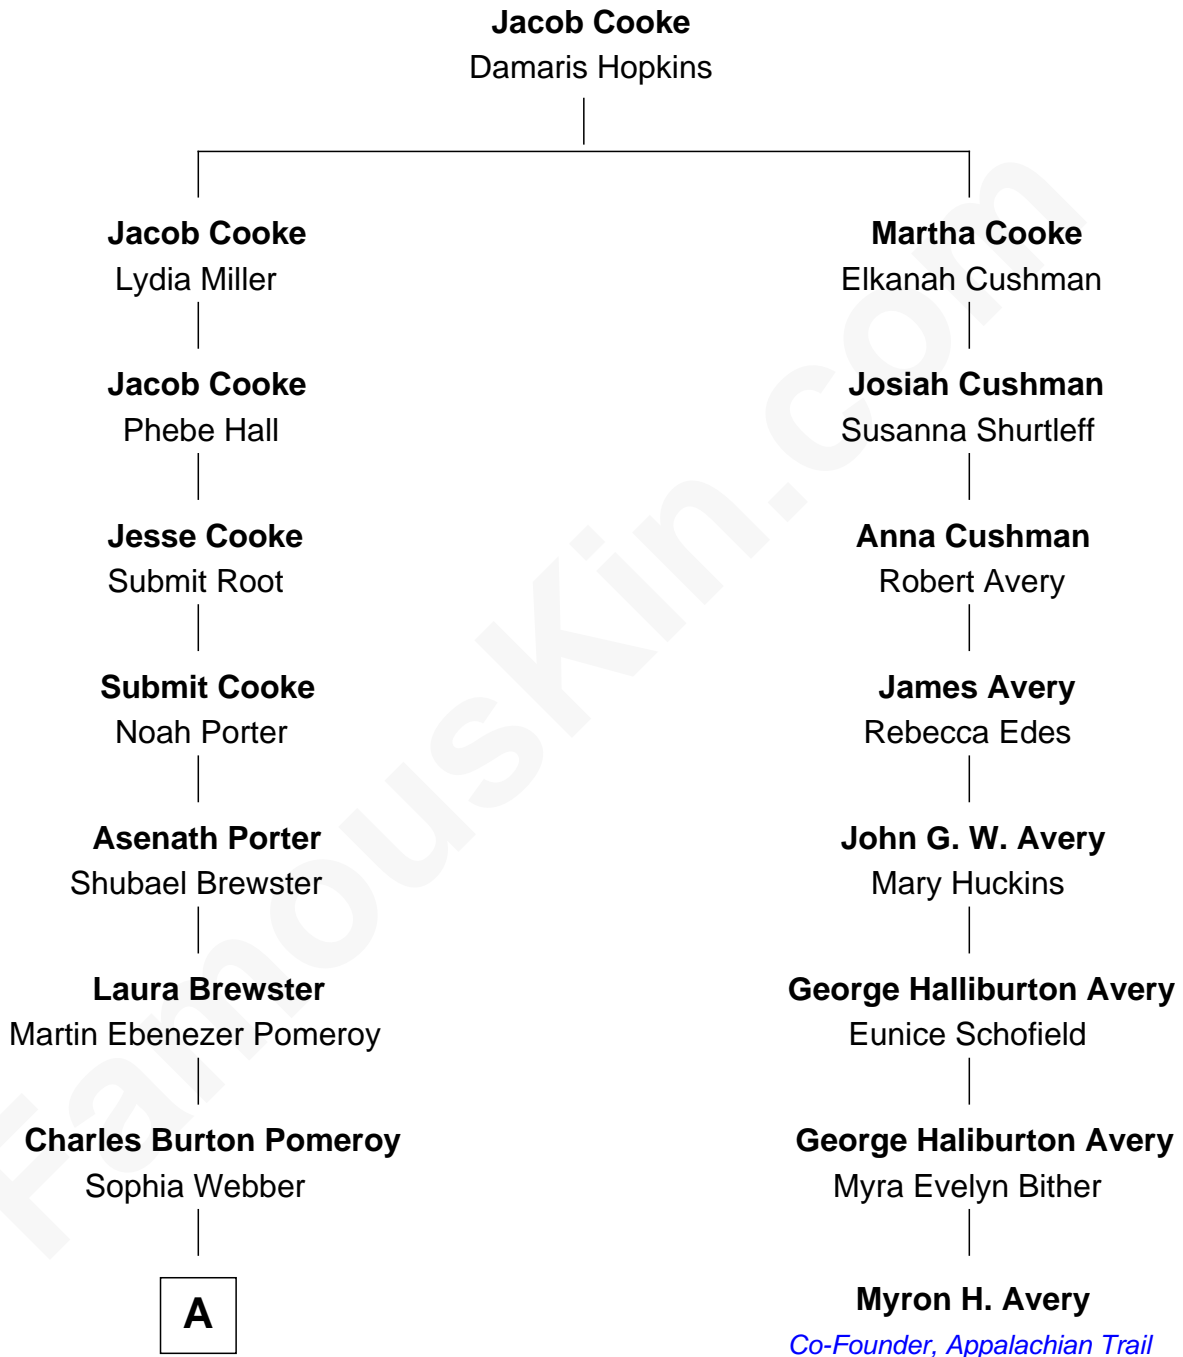

FamousKin.com
Relationship Chart of
Brewster H. Shaw
NASA Astronaut

7th cousin 2 times removed of
Myron H. Avery
Co-Founder, Appalachian Trail

A

—
Adelle Pomeroy
John Thomas Shaw

—
Brewster Hopkinson Shaw
Leone Marguerite Lee

—
Brewster H. Shaw
NASA Astronaut

FamousKin.com