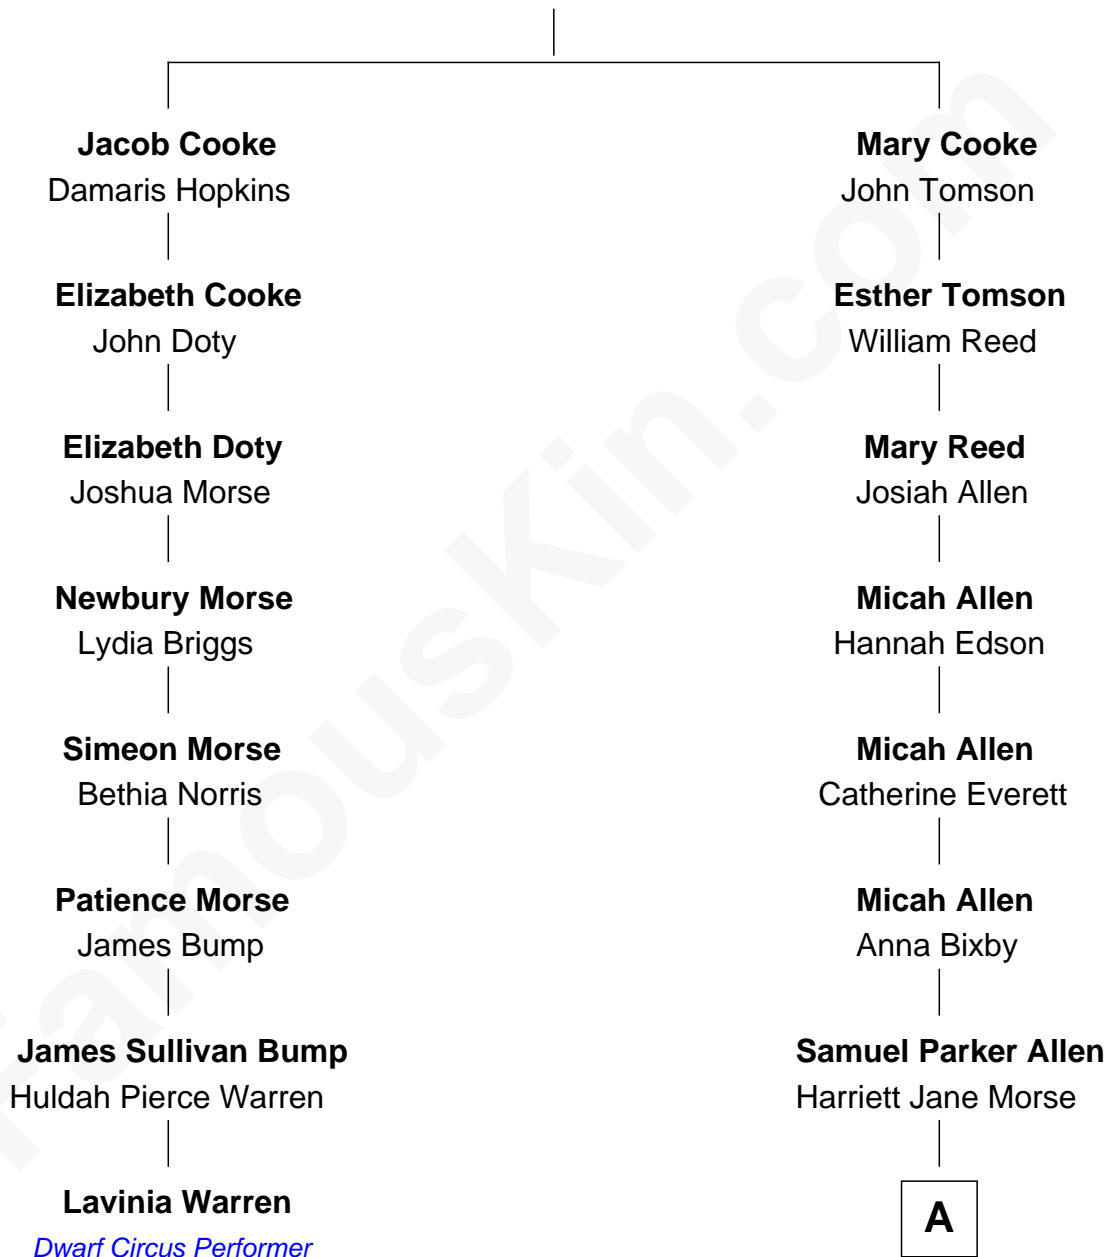

FamousKin.com Relationship Chart of

Lavinia Warren

Dwarf Circus Performer

7th cousin 3 times removed of

Story Musgrave

NASA Astronaut

Francis Cooke
Hester le Mahieu

A

Harriett Ann Allen
Dr. Charles Burnham Porter

Edith Elise Porter
Dr. Percy B. Musgrave

Percy Musgrave
Marguerite Swann

Story Musgrave
NASA Astronaut

FamousKin.com