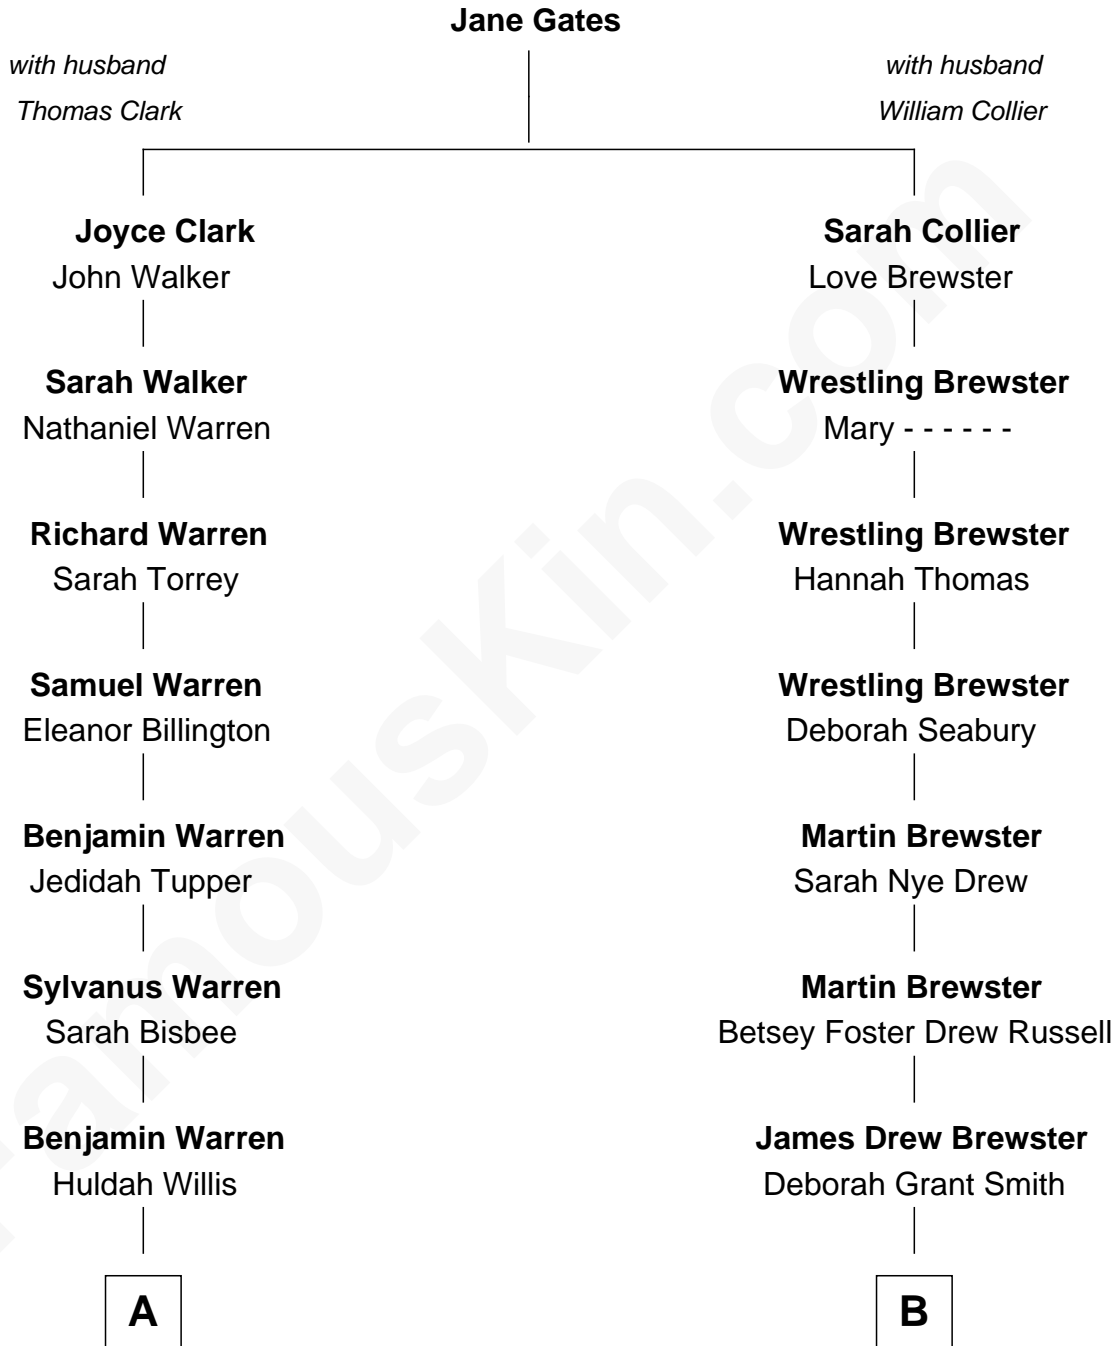

FamousKin.com Relationship Chart of

Lavinia Warren

Dwarf Circus Performer

8th cousin of

Admiral William Halsey

U.S. Navy - World War II

A

Huldah Pierce Warren
James Sullivan Bump

Lavinia Warren
Dwarf Circus Performer

B

Anne Masters Brewster
William Frederick Halsey

Admiral William Halsey
U.S. Navy - World War II

FamousKin.com