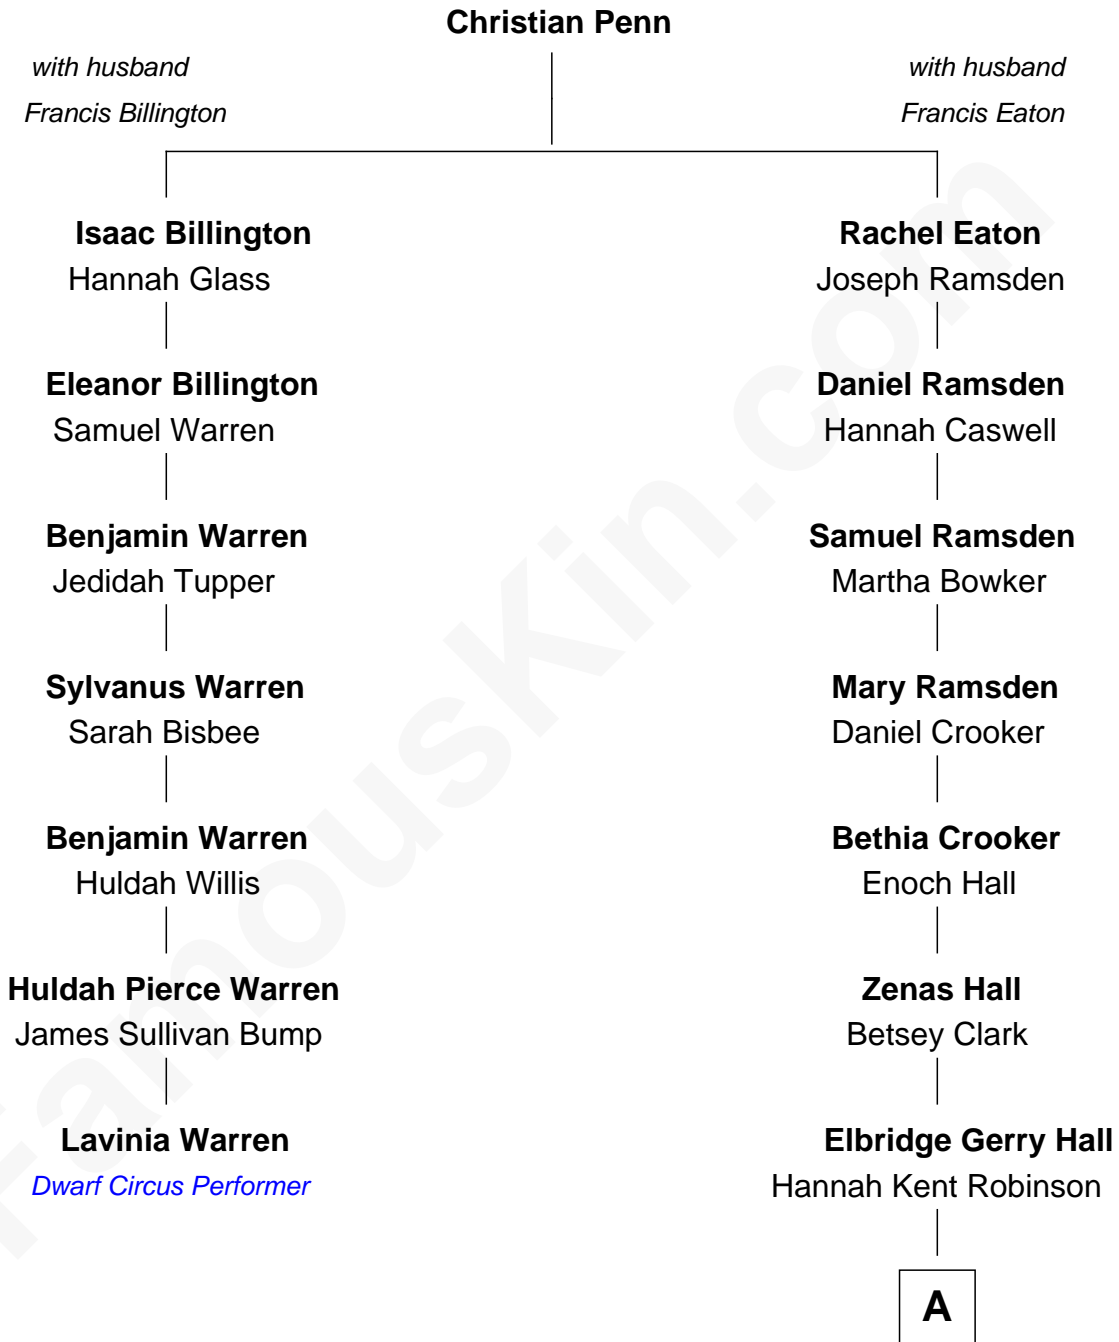

FamousKin.com Relationship Chart of

Lavinia Warren

Dwarf Circus Performer

6th cousin 4 times removed of

Raquel Welch

Movie Actress

A

Justin Smith Hall
Sarah Mehitable Stanford

Emery Stanford Hall
Clara Louise Adams

Josephine Sarah Hall
Armando Carlos Tejada

Raquel Welch
aka Raquel Welch