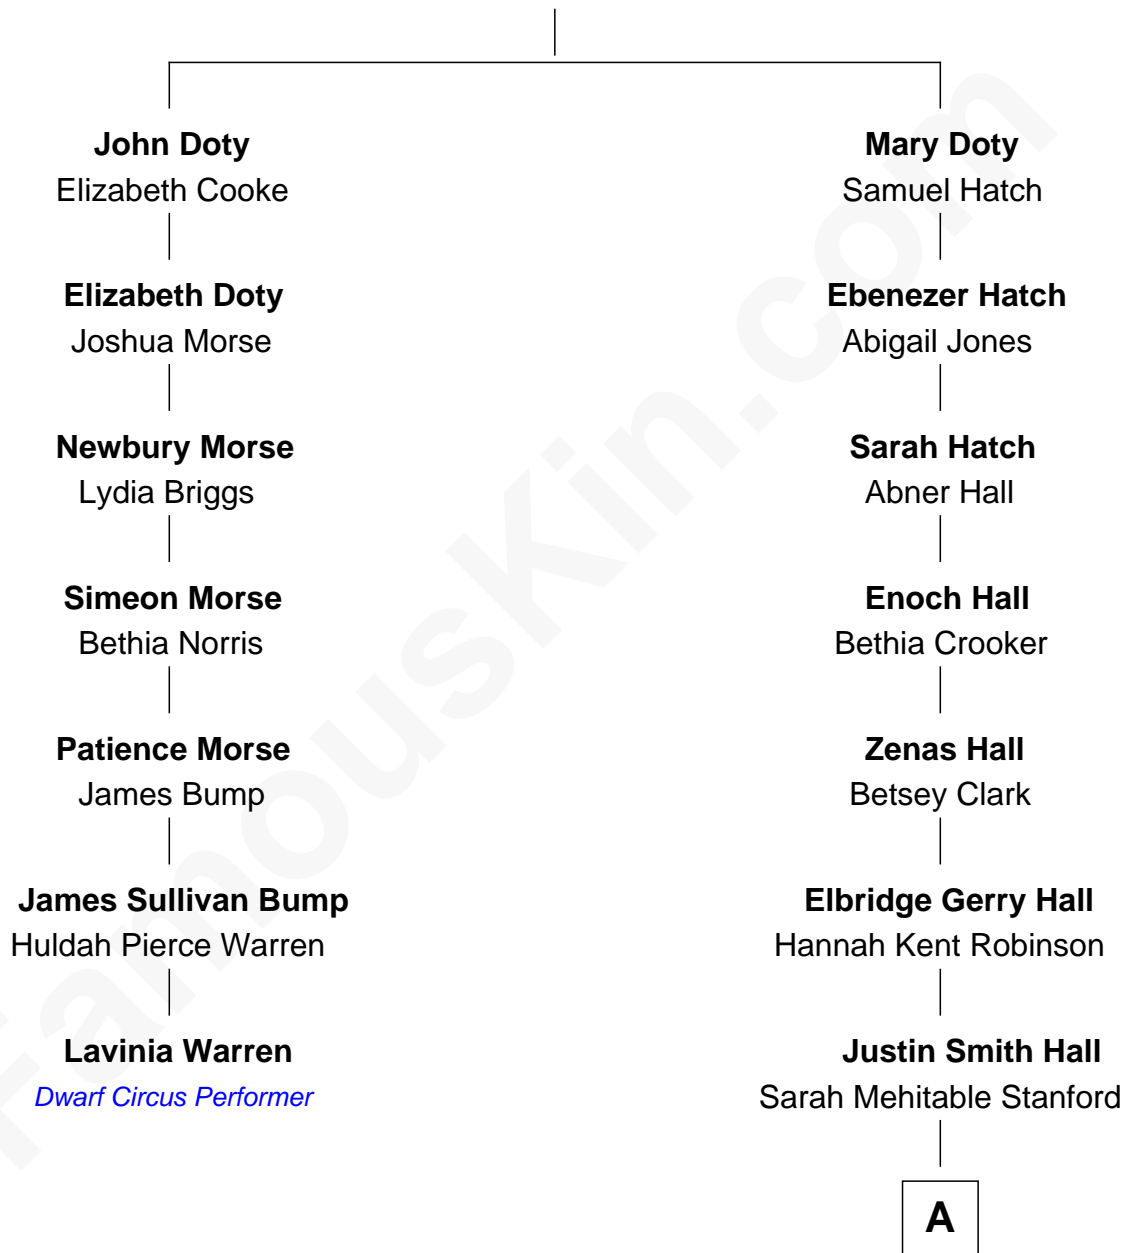

# FamousKin.com Relationship Chart of

**Lavinia Warren**

*Dwarf Circus Performer*

6th cousin 3 times removed of

**Raquel Welch**

*Movie Actress*

**Edward Doty**

Faith Clarke

A

Emery Stanford Hall

Clara Louise Adams

Josephine Sarah Hall

Armando Carlos Tejada

Raquel Welch

*aka Raquel Welch*

FamousKin.com