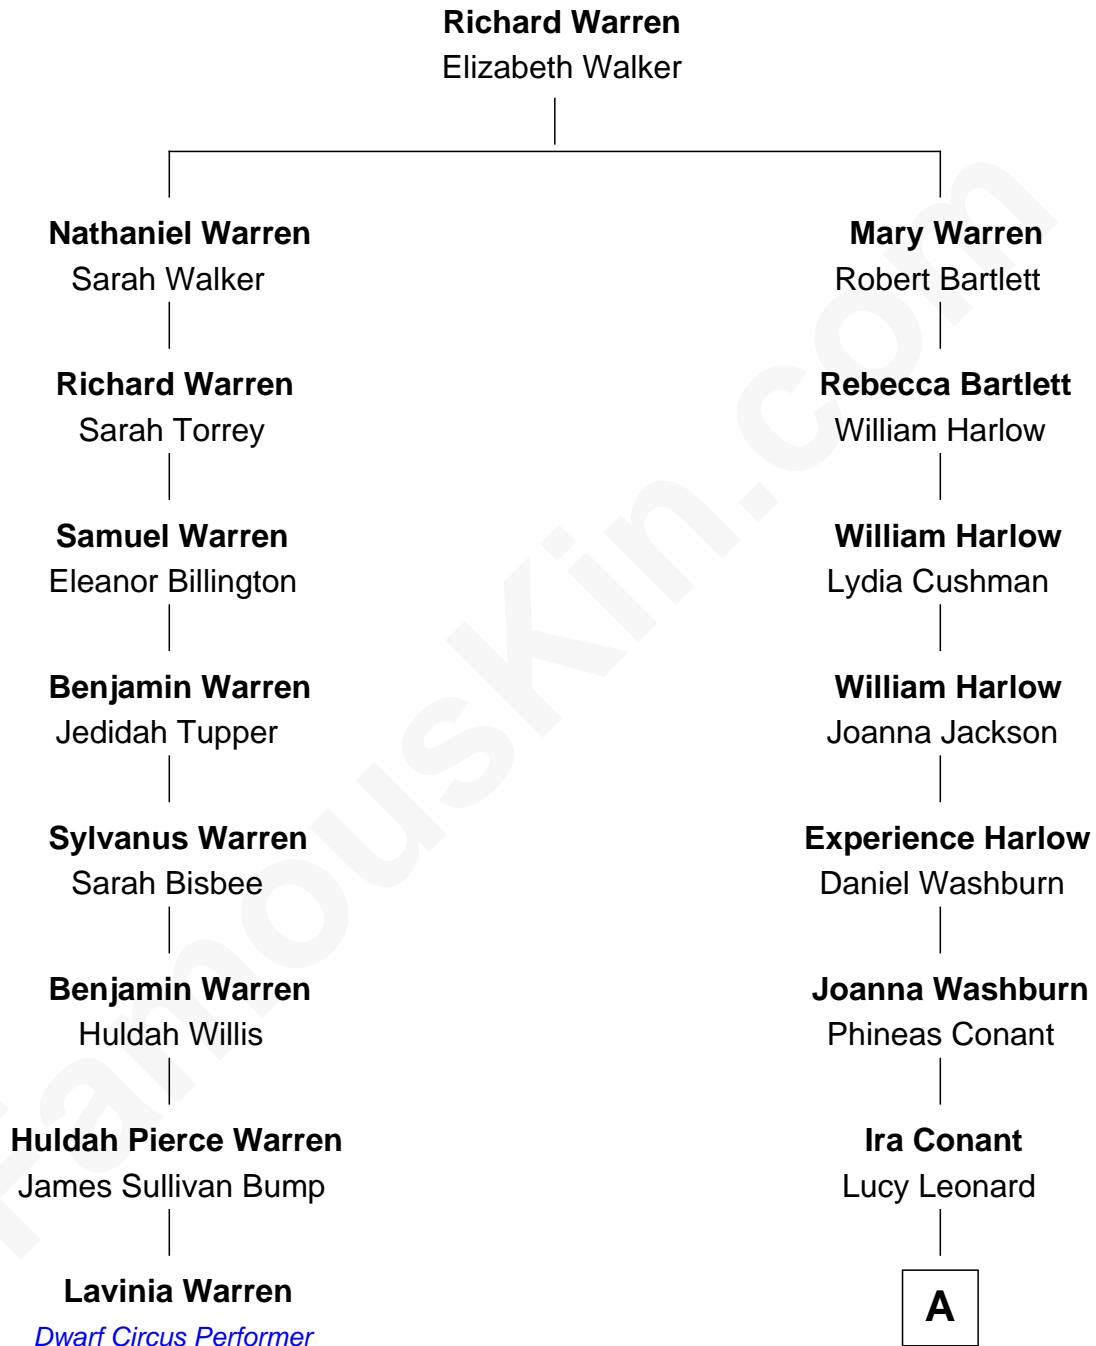

# FamousKin.com Relationship Chart of

**Lavinia Warren**

*Dwarf Circus Performer*

7th cousin 5 times removed of

**Nat Faxon**

*Actor, Comedian, Director and Screenwriter*

**A**

**Ira M. Conant**  
Mary F. Bassett

**Herbert Ira Conant**  
Alleda B. Pierce

**Marie Bassett Conant**  
Dr. Nathaniel Wales Faxon

**William Otis Faxon**  
Frances Mary Parker

**Dr. David Parker Faxon**  
Monica Andrea Kersten

**Nat Faxon**