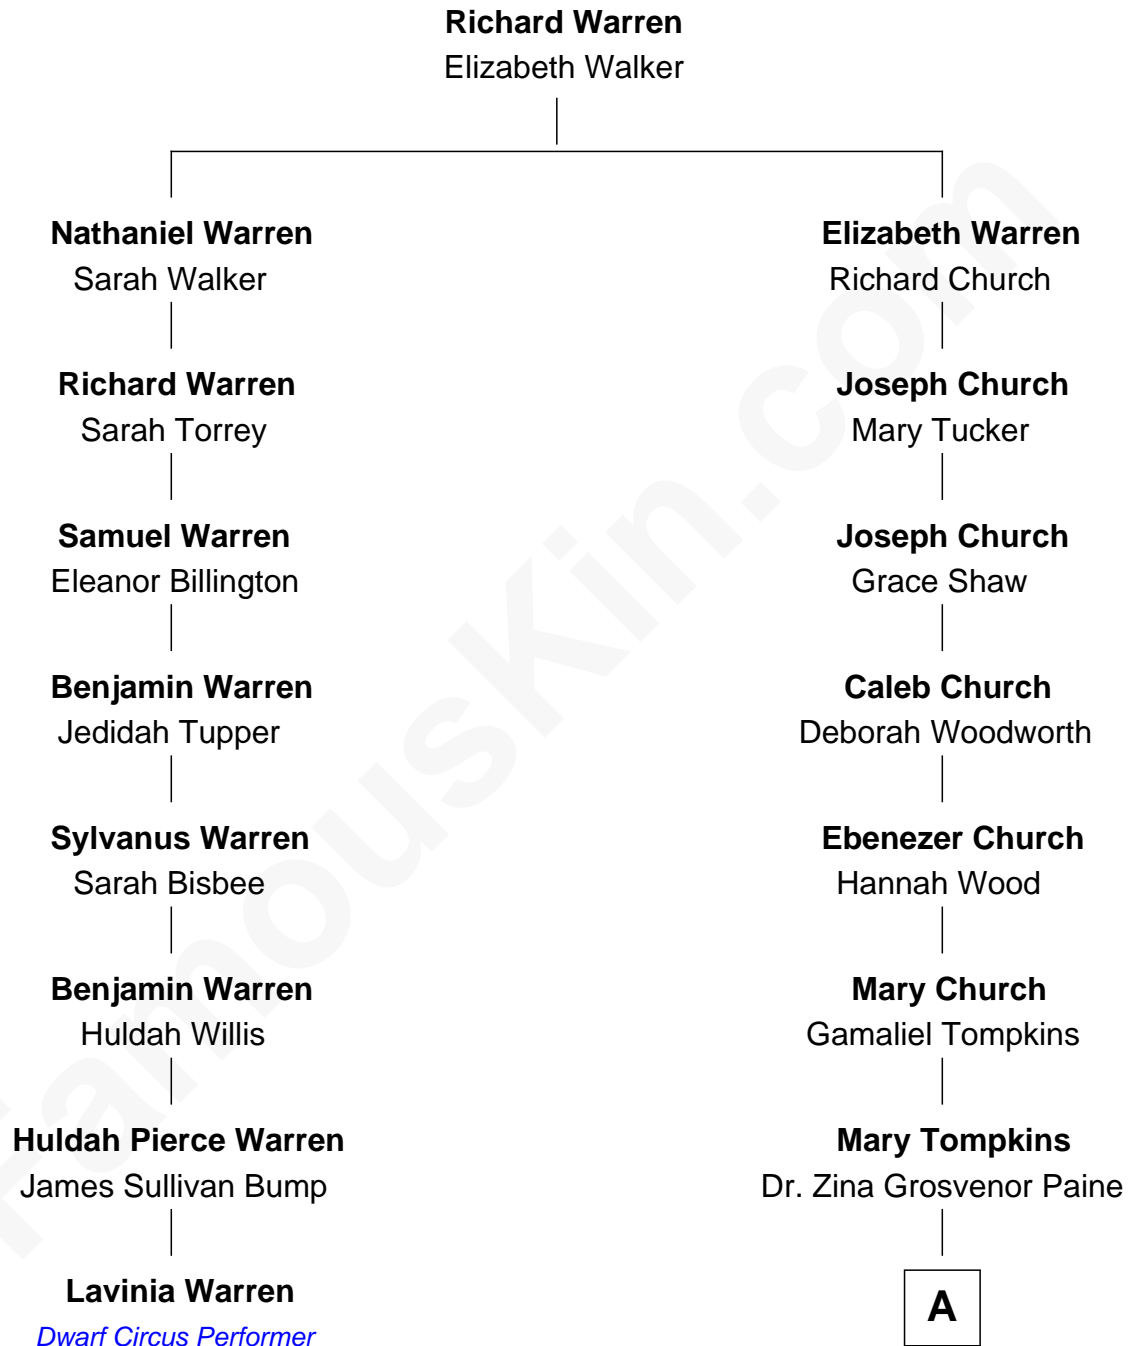

FamousKin.com Relationship Chart of

Lavinia Warren

Dwarf Circus Performer

7th cousin 2 times removed of

Charles M. Dale

66th Governor of New Hampshire

A

Nathaniel Tompkins Paine

Martha Mariah Milby

Maud Paine

Fred Vernon Dale

Charles M. Dale

66th Governor of New Hampshire

FamousKin.com