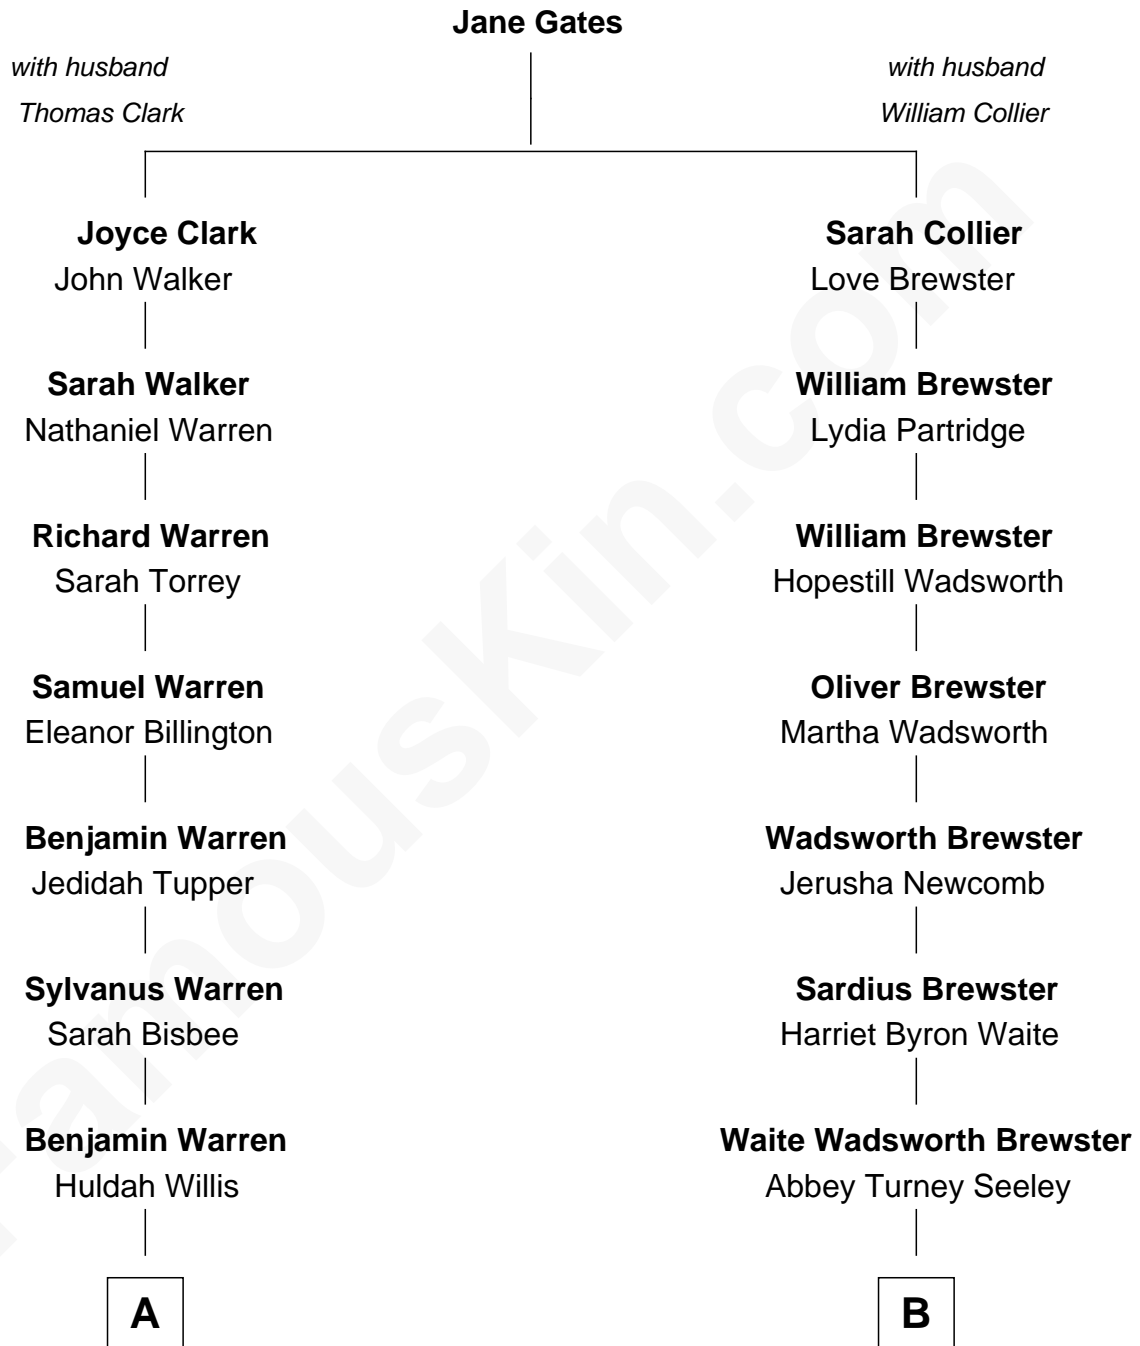

# FamousKin.com Relationship Chart of

**Lavinia Warren**

*Dwarf Circus Performer*

8th cousin 2 times removed of

**Diane Brewster**

*TV and Movie Actress*

**A**

**Huldah Pierce Warren**

James Sullivan Bump

**Lavinia Warren**

*Dwarf Circus Performer*

**B**

**Arthur Seeley Brewster**

Annie Harriet Byard

**Reginald Raymond Brewster**

Grace Anna Sloane

**Phillip Sloane Brewster**

Geraldine Craddock

**Diane Brewster**

*TV and Movie Actress*

FamousKin.com