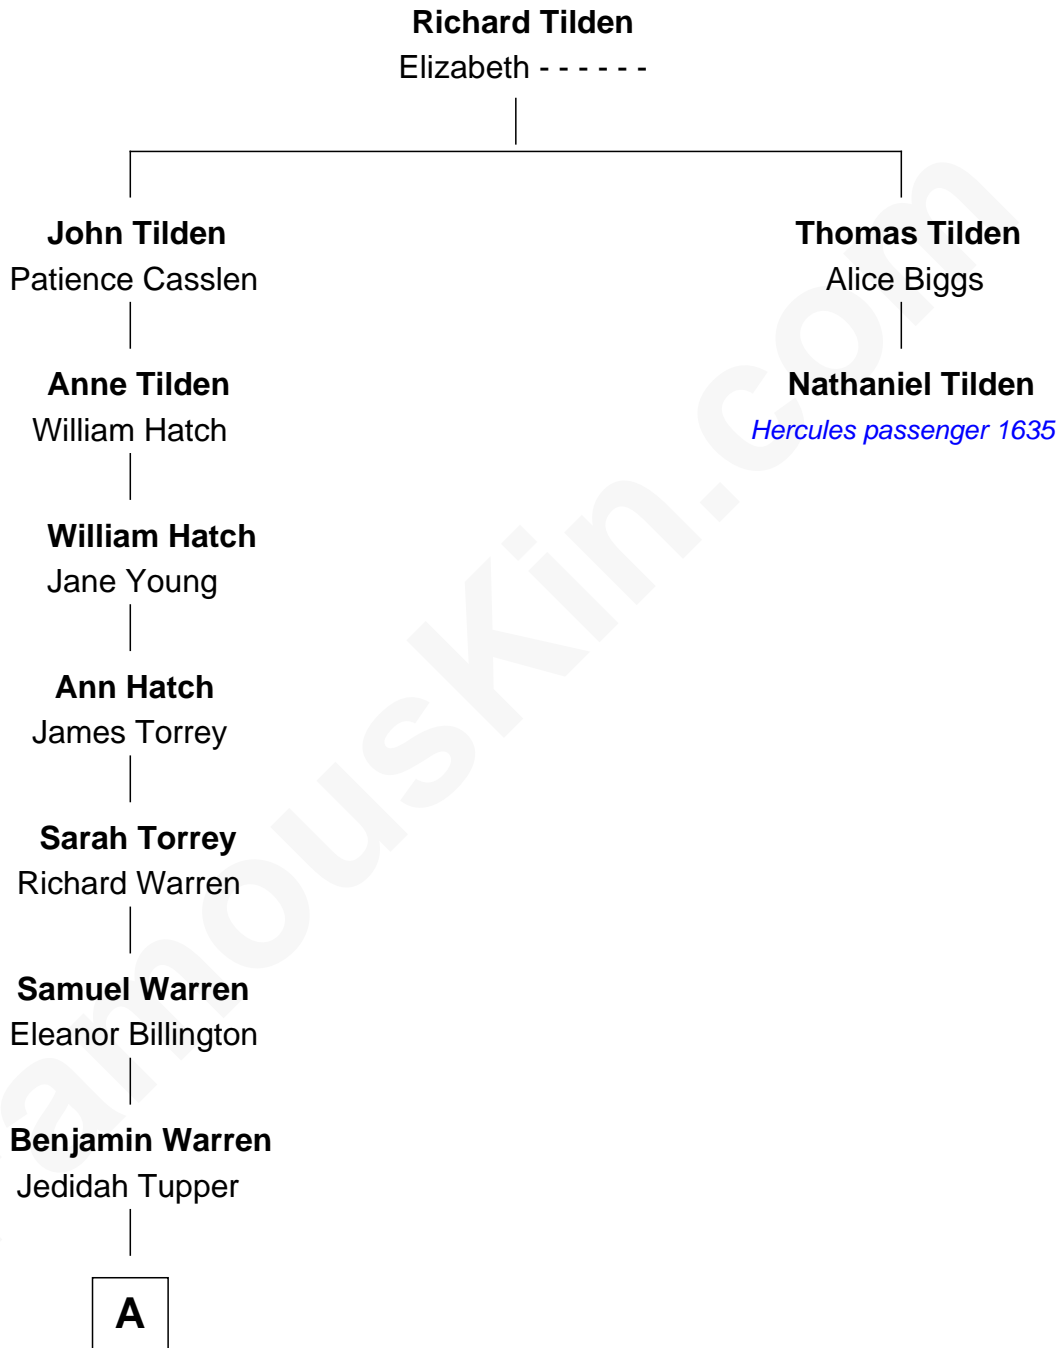

FamousKin.com Relationship Chart of

Lavinia Warren

Dwarf Circus Performer

1st cousin 9 times removed of

Nathaniel Tilden

(c1583 - 1641) Hercules passenger 1635

A

—
Sylvanus Warren

Sarah Bisbee

—
Benjamin Warren

Huldah Willis

—
Huldah Pierce Warren

James Sullivan Bump

—
Lavinia Warren

Dwarf Circus Performer

FamousKin.com