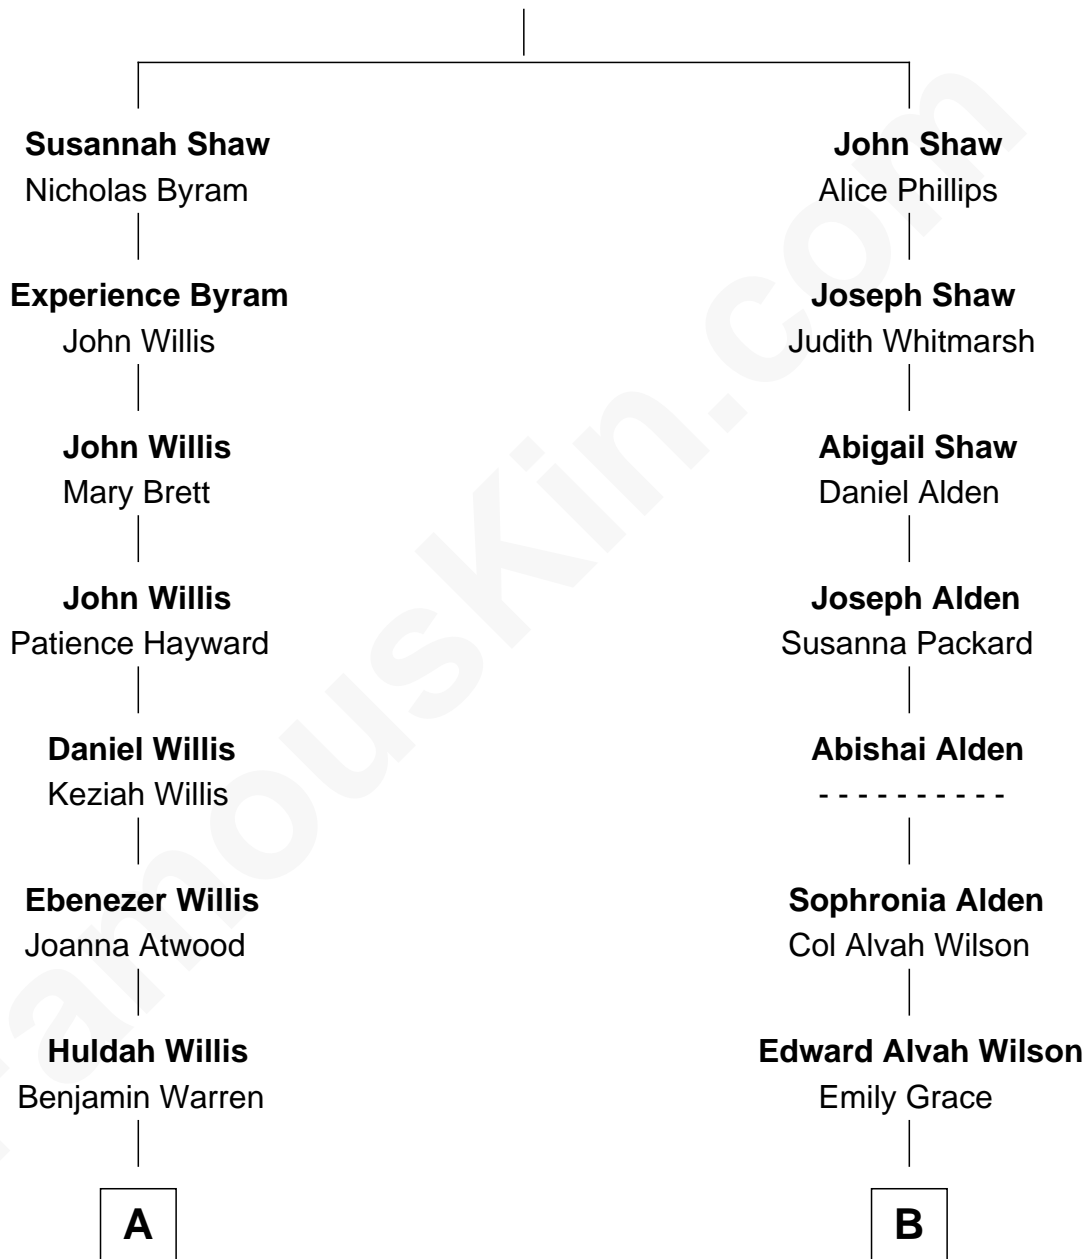

FamousKin.com Relationship Chart of

Lavinia Warren

Dwarf Circus Performer

8th cousin of

Charles Edward Merrill

Co-Founder of Merrill Lynch & Company

Abraham Shaw

Bridget Best

A

Huldah Pierce Warren

James Sullivan Bump

Lavinia Warren

Dwarf Circus Performer

B

Octavia Wilson

Dr. Charles Morton Merrill