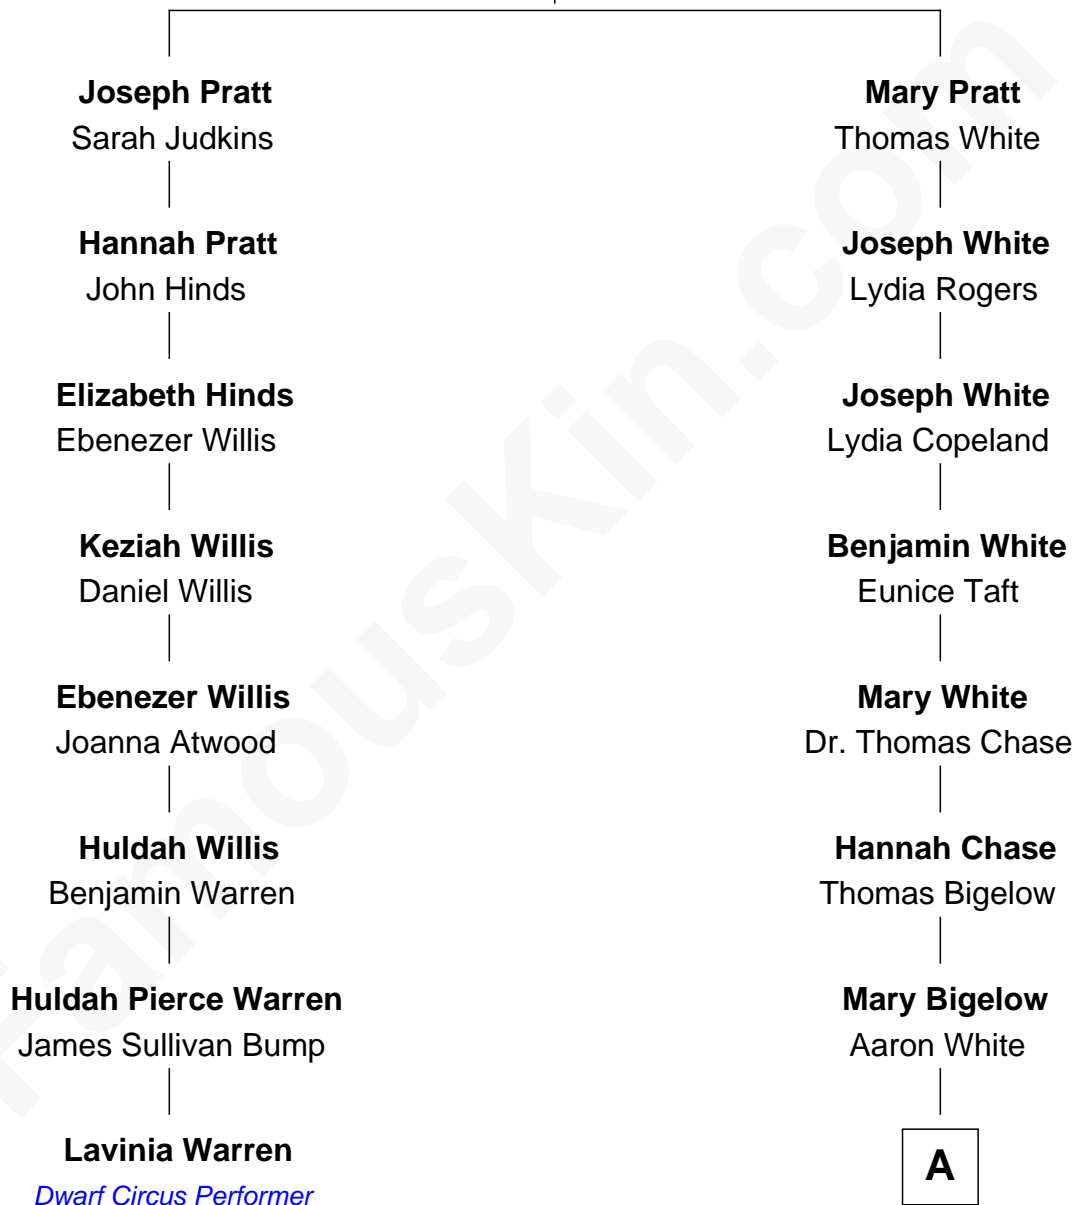

FamousKin.com Relationship Chart of

Lavinia Warren

Dwarf Circus Performer

7th cousin 3 times removed of

Vincent Price

Movie Actor

Macuth Pratt
Elizabeth Kingham

A

Russell Jesse White

Helena Anne Boynton

Harriet Elizabeth White

Vincent Clarence Price

Vincent Leonard Price

Marguerite Cobb Wilcox

Vincent Price

Movie Actor