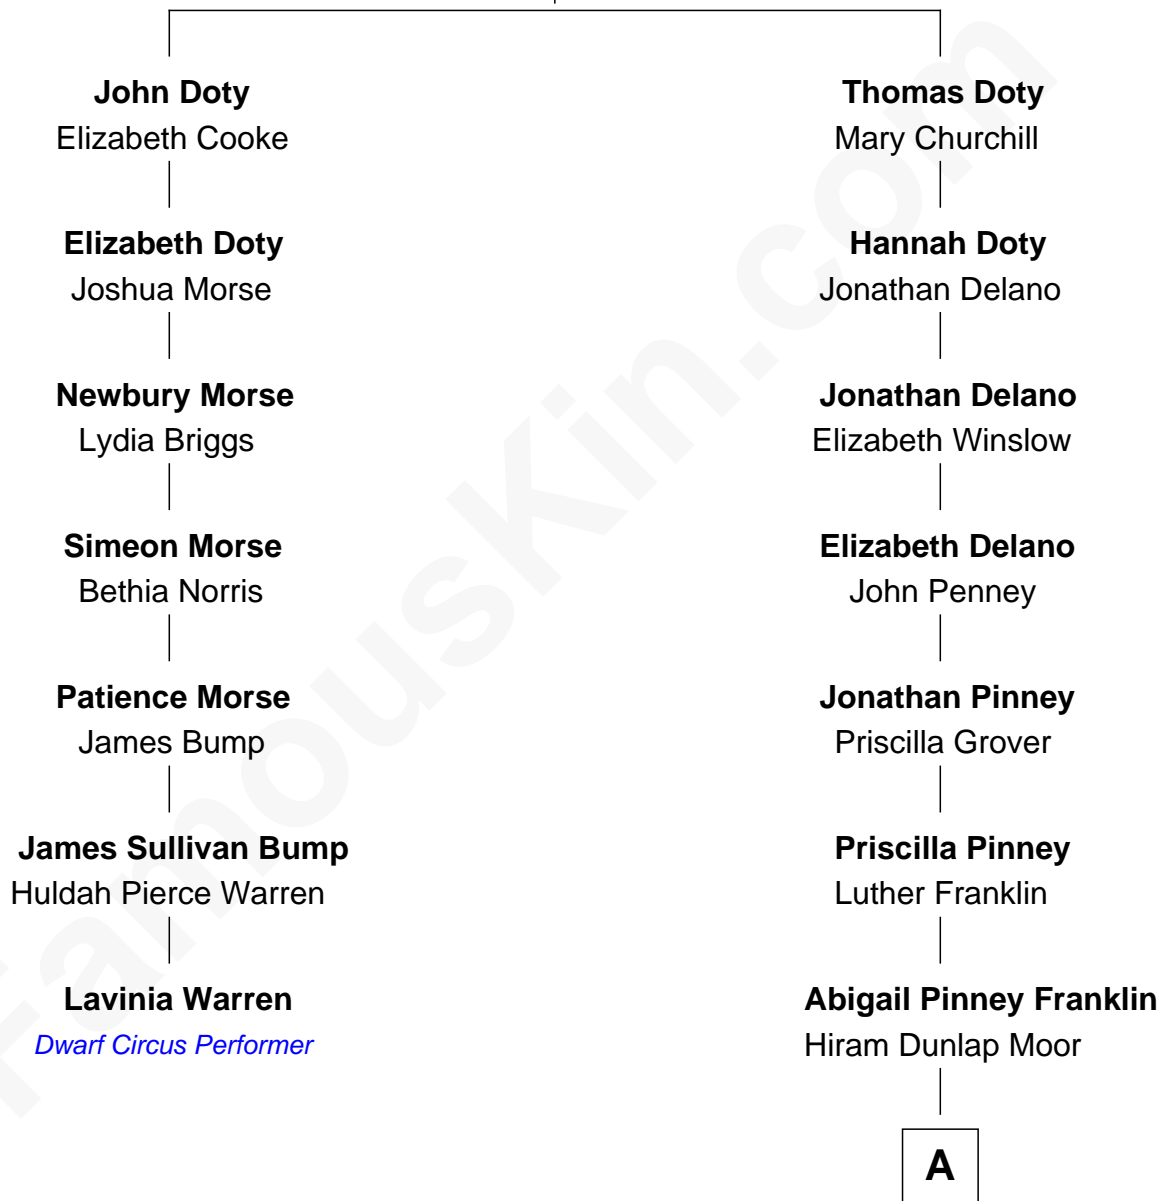

FamousKin.com Relationship Chart of

Lavinia Warren

Dwarf Circus Performer

6th cousin 2 times removed of

Calvin Coolidge

30th U.S. President

Edward Doty
Faith Clarke

A

Victoria Josephine Moor
Col. John Calvin Coolidge

Calvin Coolidge
30th U.S. President

FamousKin.com