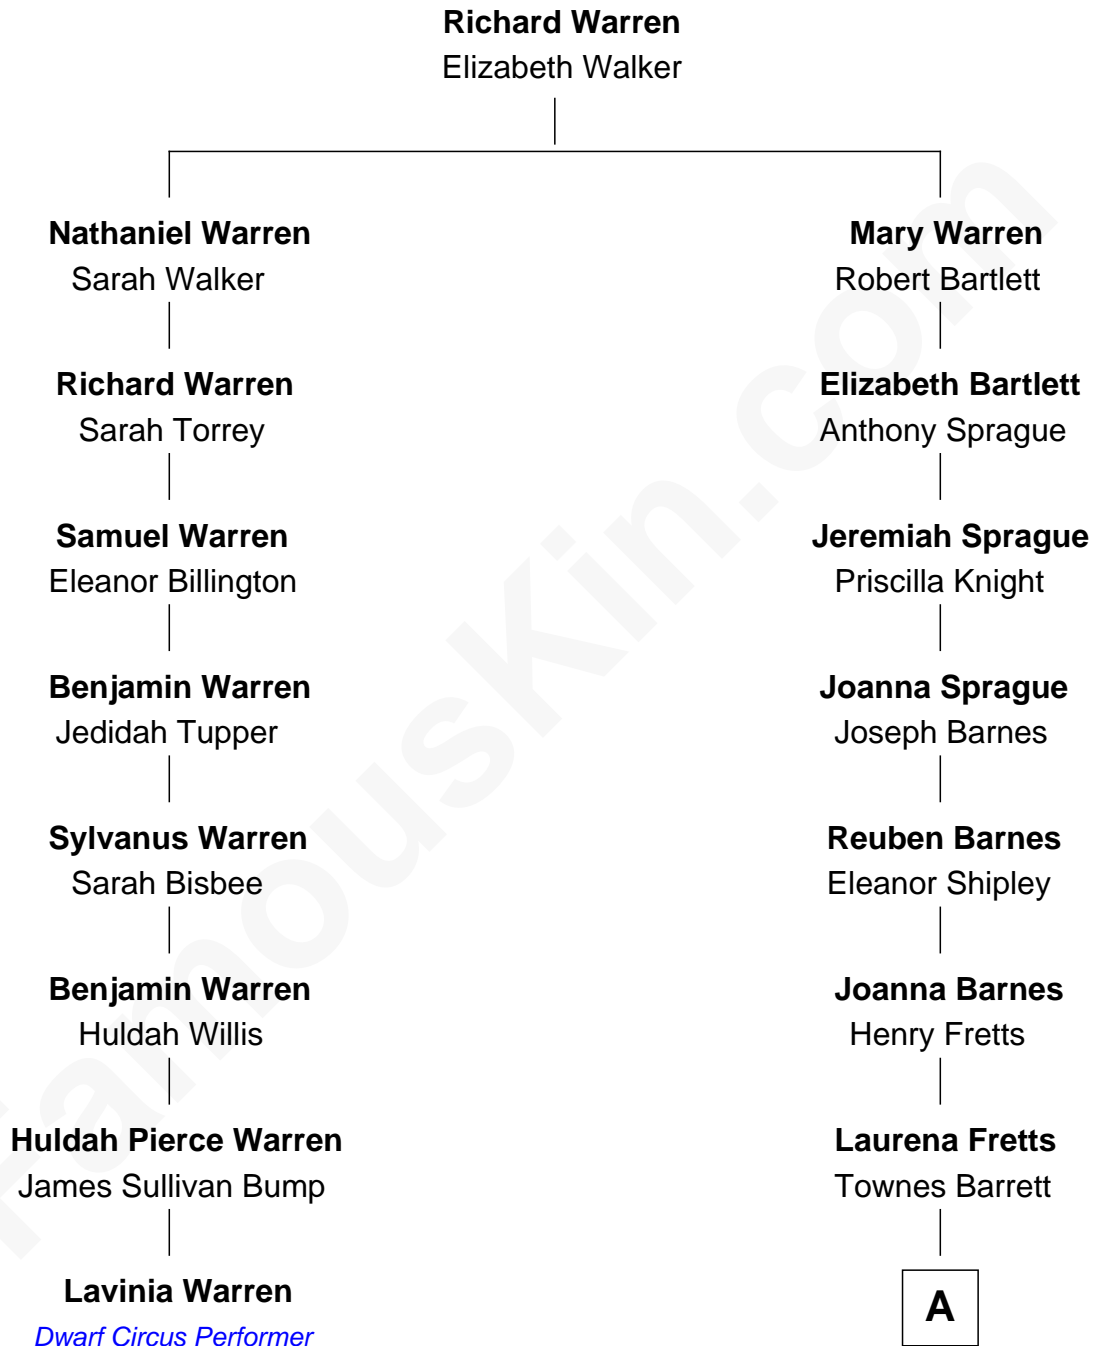

FamousKin.com

Relationship Chart of

Lavinia Warren

Dwarf Circus Performer

7th cousin 1 time removed of

Grace (Goodhue) Coolidge

First Lady of President Calvin Coolidge

A

Lemira A. Barrett
Andrew Issacler Goodhue

Grace (Goodhue) Coolidge
First Lady of Calvin Coolidge

FamousKin.com