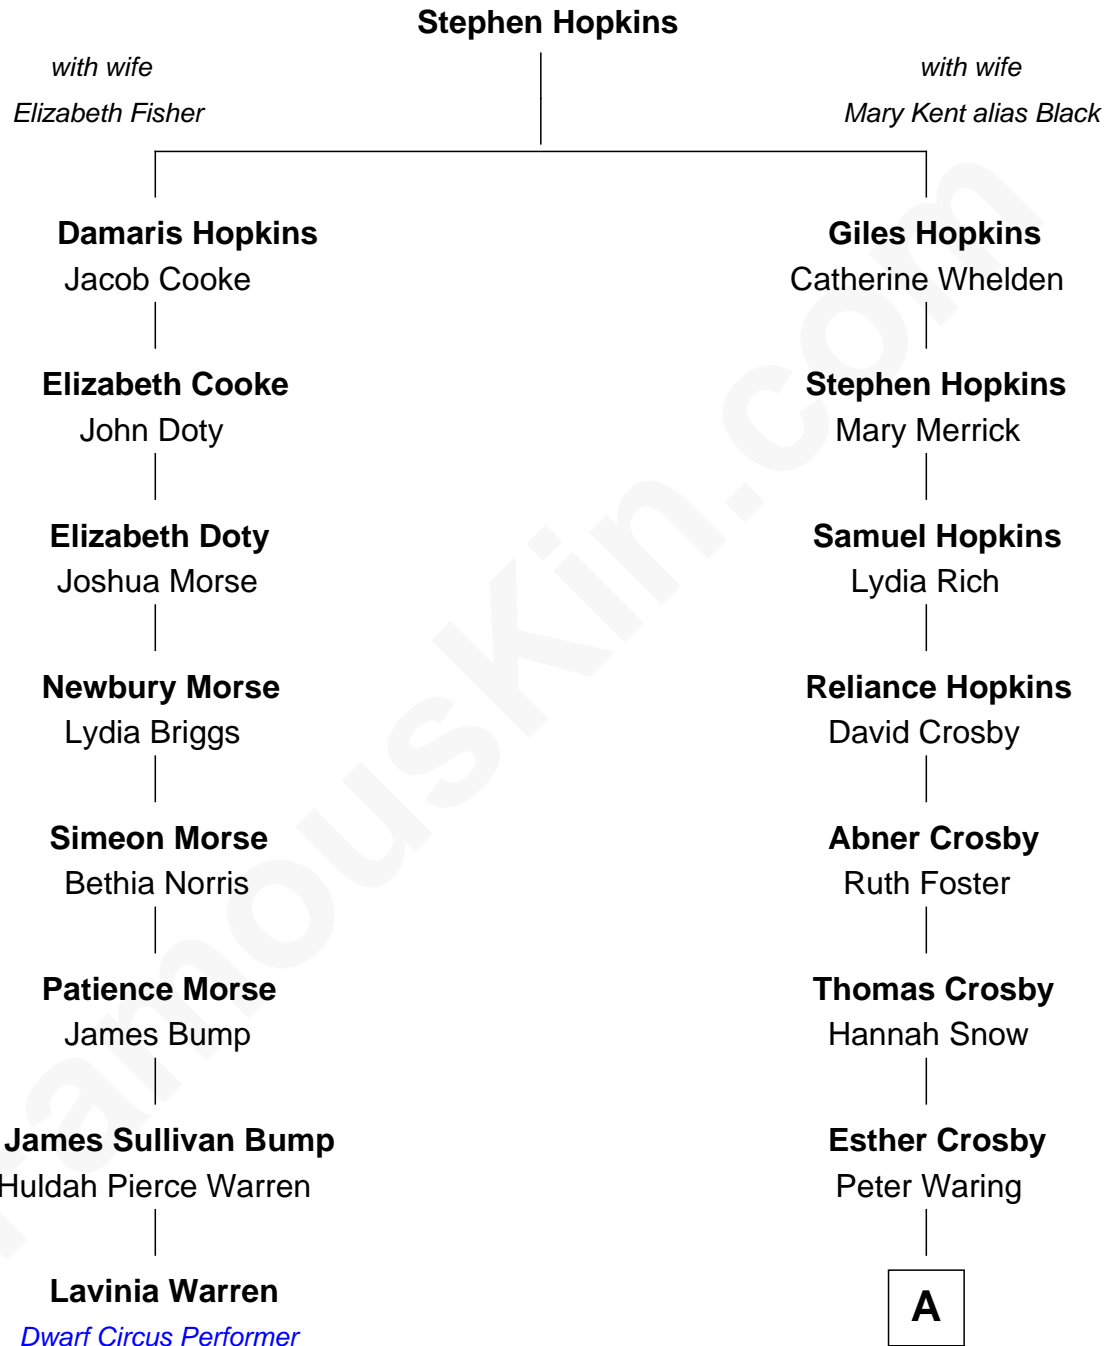

FamousKin.com Relationship Chart of

Lavinia Warren

Dwarf Circus Performer

7th cousin 3 times removed of

Norman Rockwell

American Artist

A

Jarvis Augustus Waring