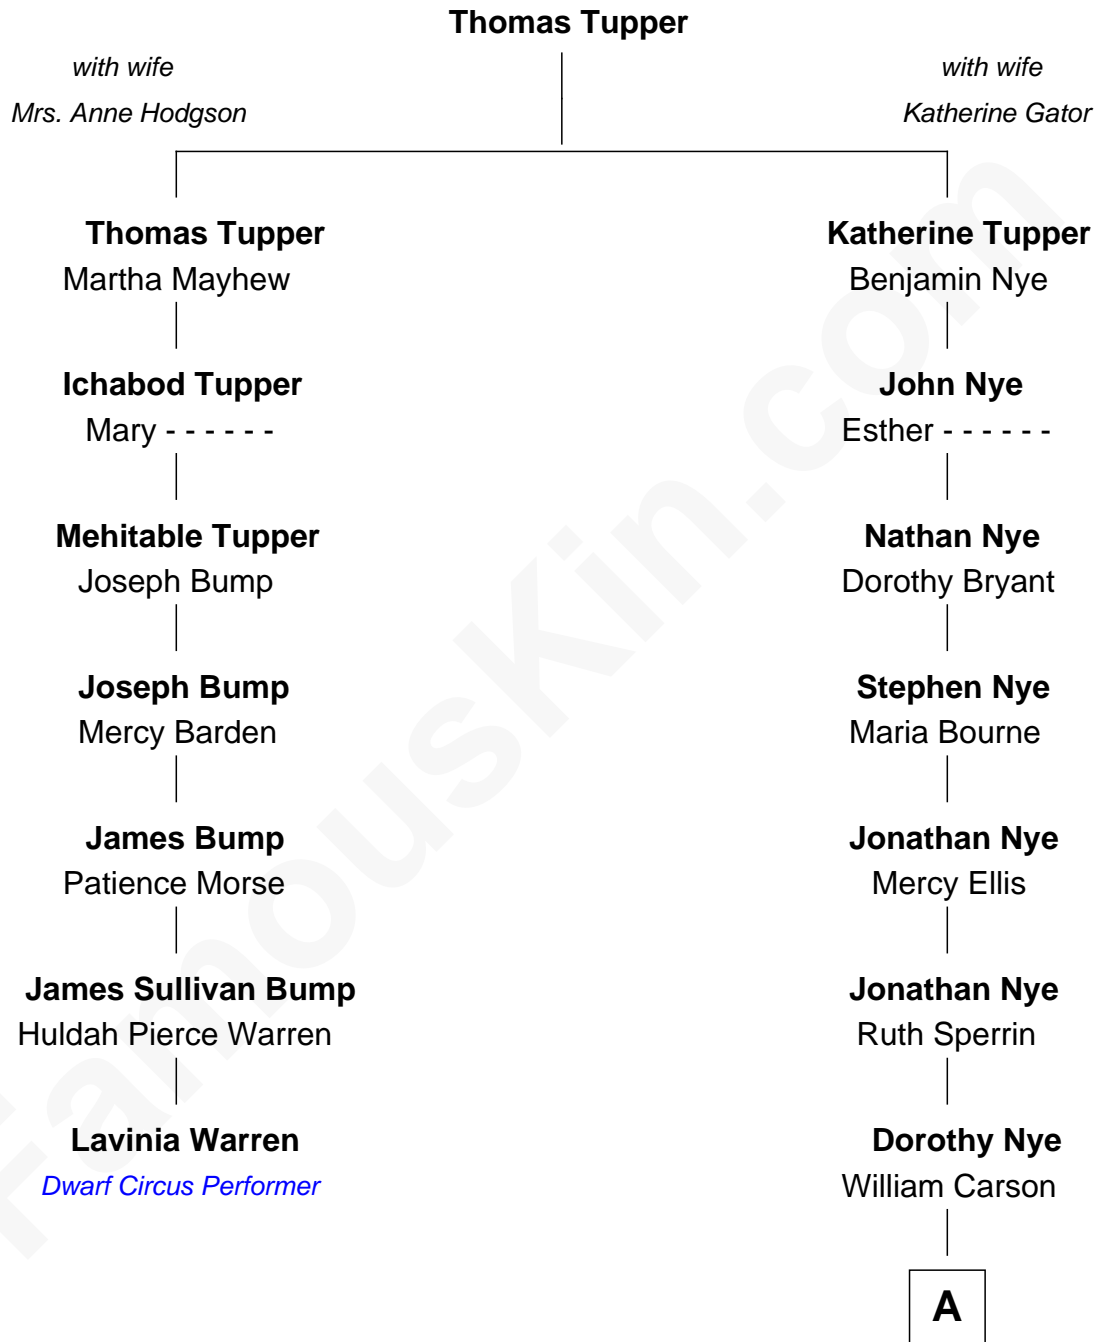

FamousKin.com Relationship Chart of

Lavinia Warren

Dwarf Circus Performer

6th cousin 4 times removed of

Johnny Carson

TV Host - "The Tonight Show"

A

—
Marshall Carson