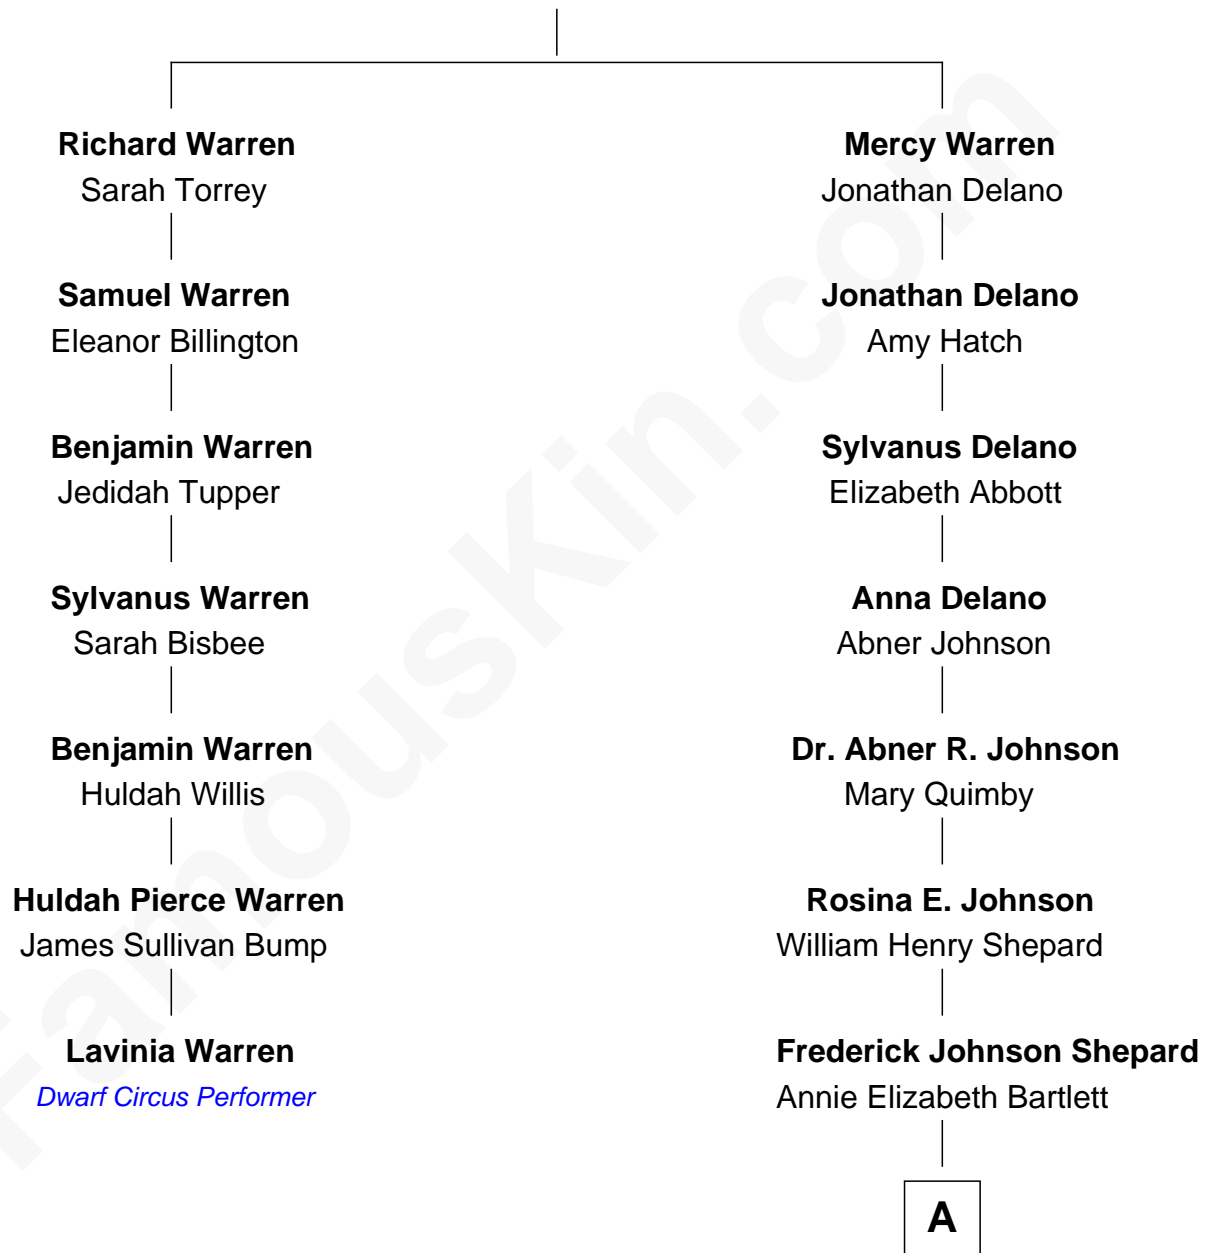

FamousKin.com Relationship Chart of

Lavinia Warren

Dwarf Circus Performer

6th cousin 2 times removed of

Alan Shepard

Mercury and Apollo Astronaut

Nathaniel Warren

Sarah Walker

A

Alan Bartlett Shepard
Pauline Renza Emerson

Alan Shepard
Mercury and Apollo Astronaut

FamousKin.com