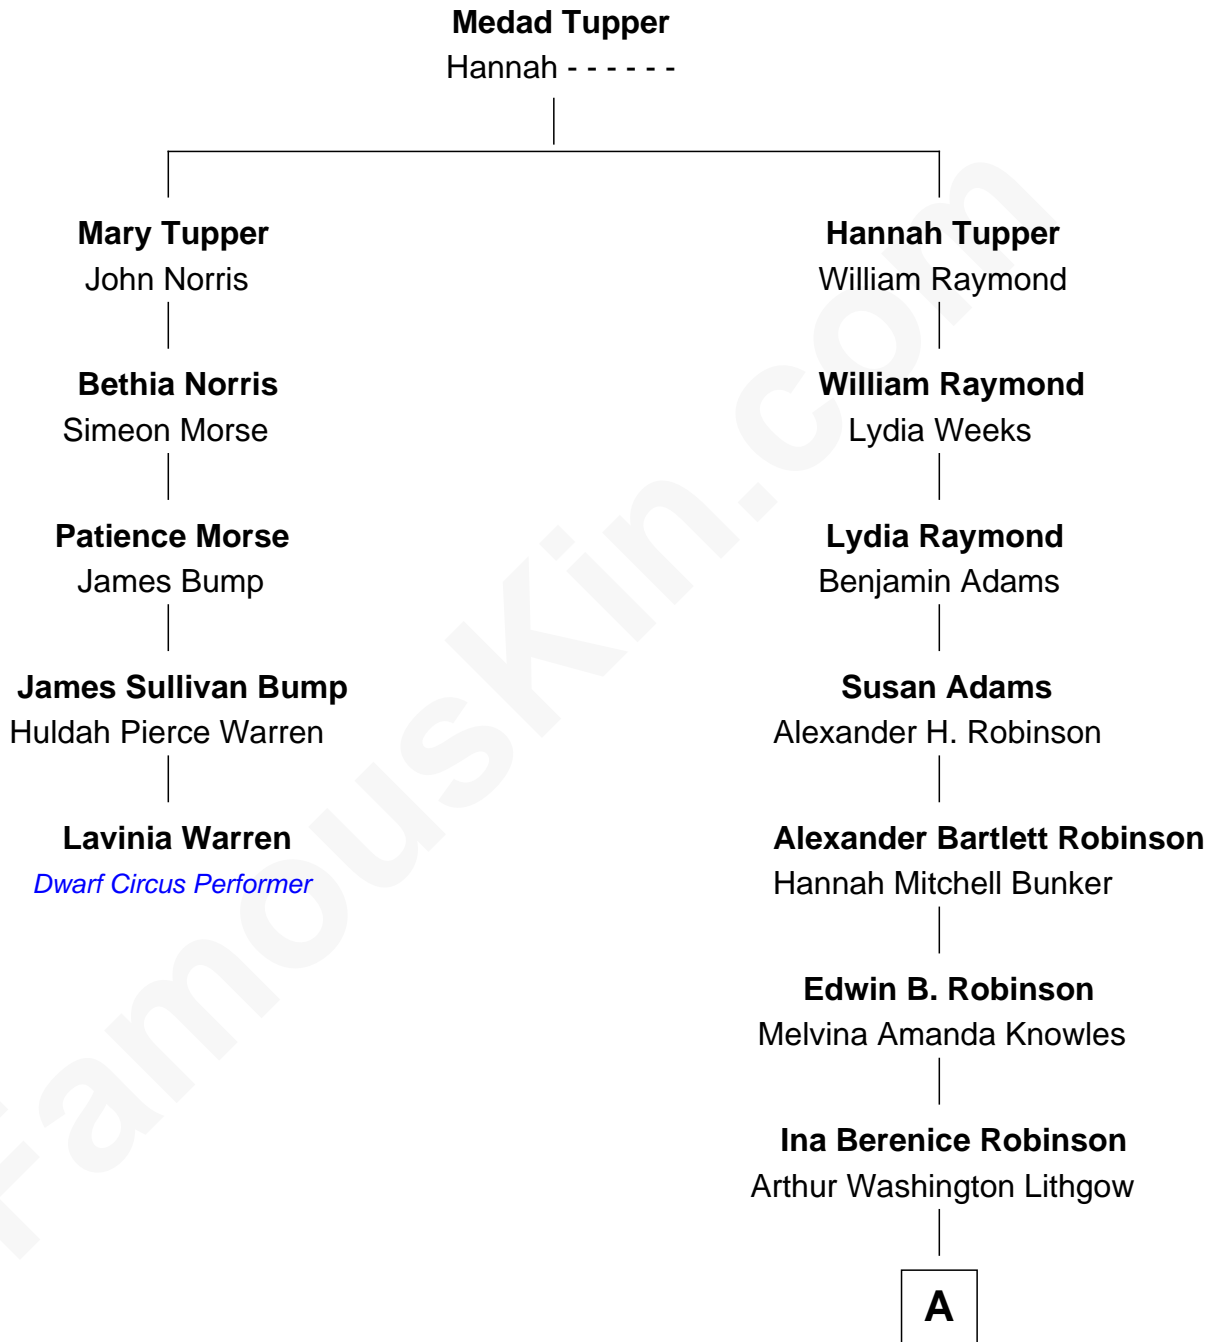

FamousKin.com Relationship Chart of

Lavinia Warren

Dwarf Circus Performer

4th cousin 4 times removed of

John Lithgow

Stage, TV, and Movie Actor

A

Arthur Washington Lithgow

Sarah Jane Price

John Lithgow

Stage, TV, and Movie Actor

FamousKin.com