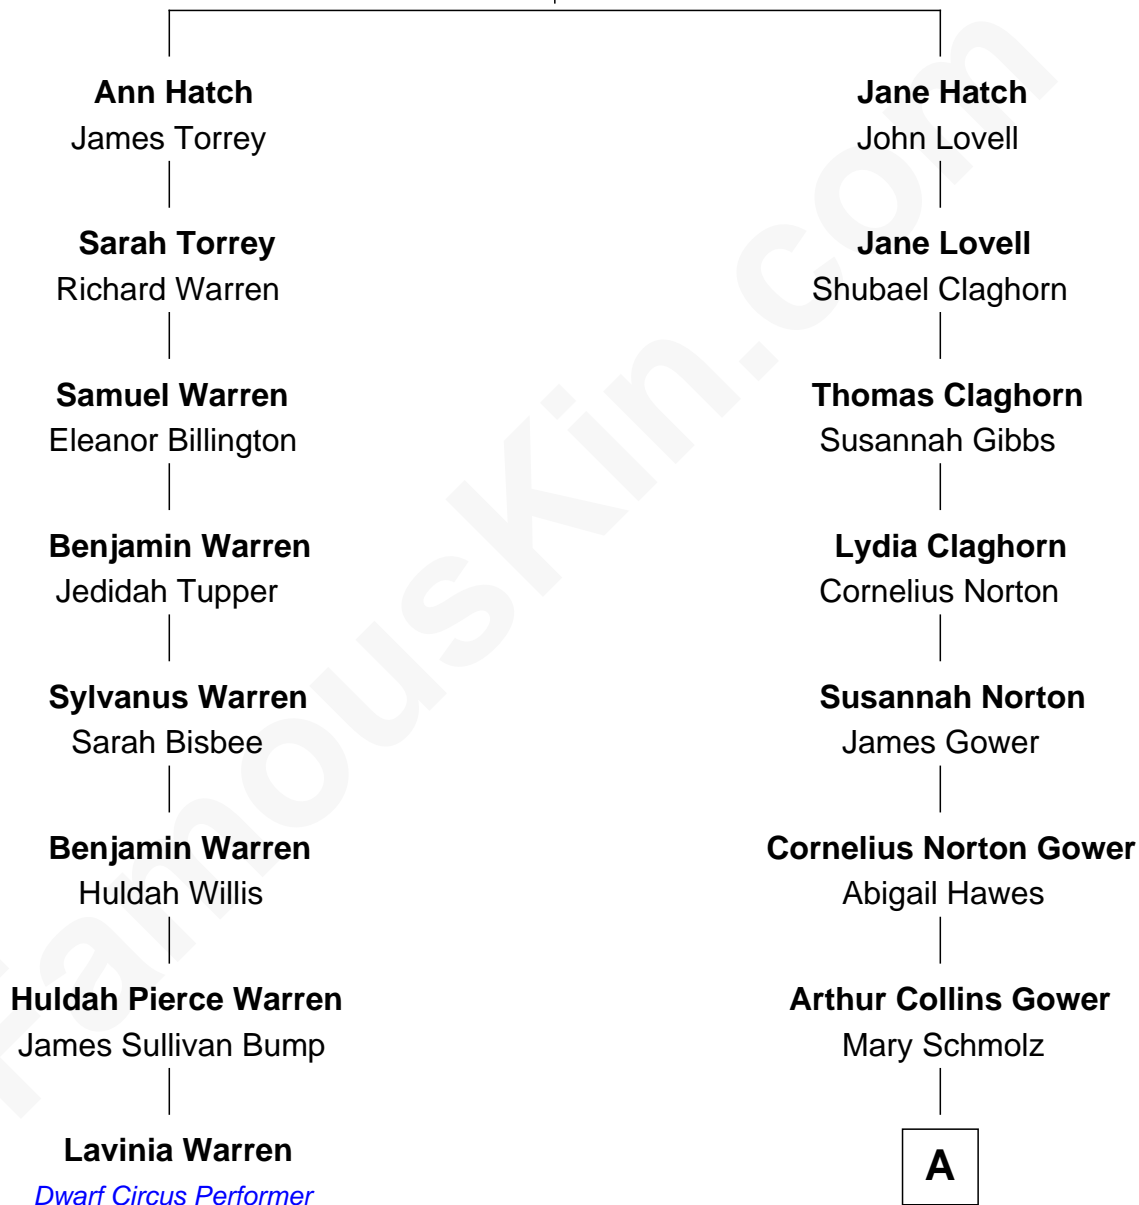

FamousKin.com Relationship Chart of

Lavinia Warren

Dwarf Circus Performer

7th cousin 3 times removed of

Sarah Palin

9th Governor of Alaska

William Hatch

Jane Young

A

James Carl Gower
Cora Godfrey Strong

Helen Louise Gower
Clement James Sheeran

Sarah Sheeran
Charles Richard Heath

Sarah Palin
9th Governor of Alaska

FamousKin.com