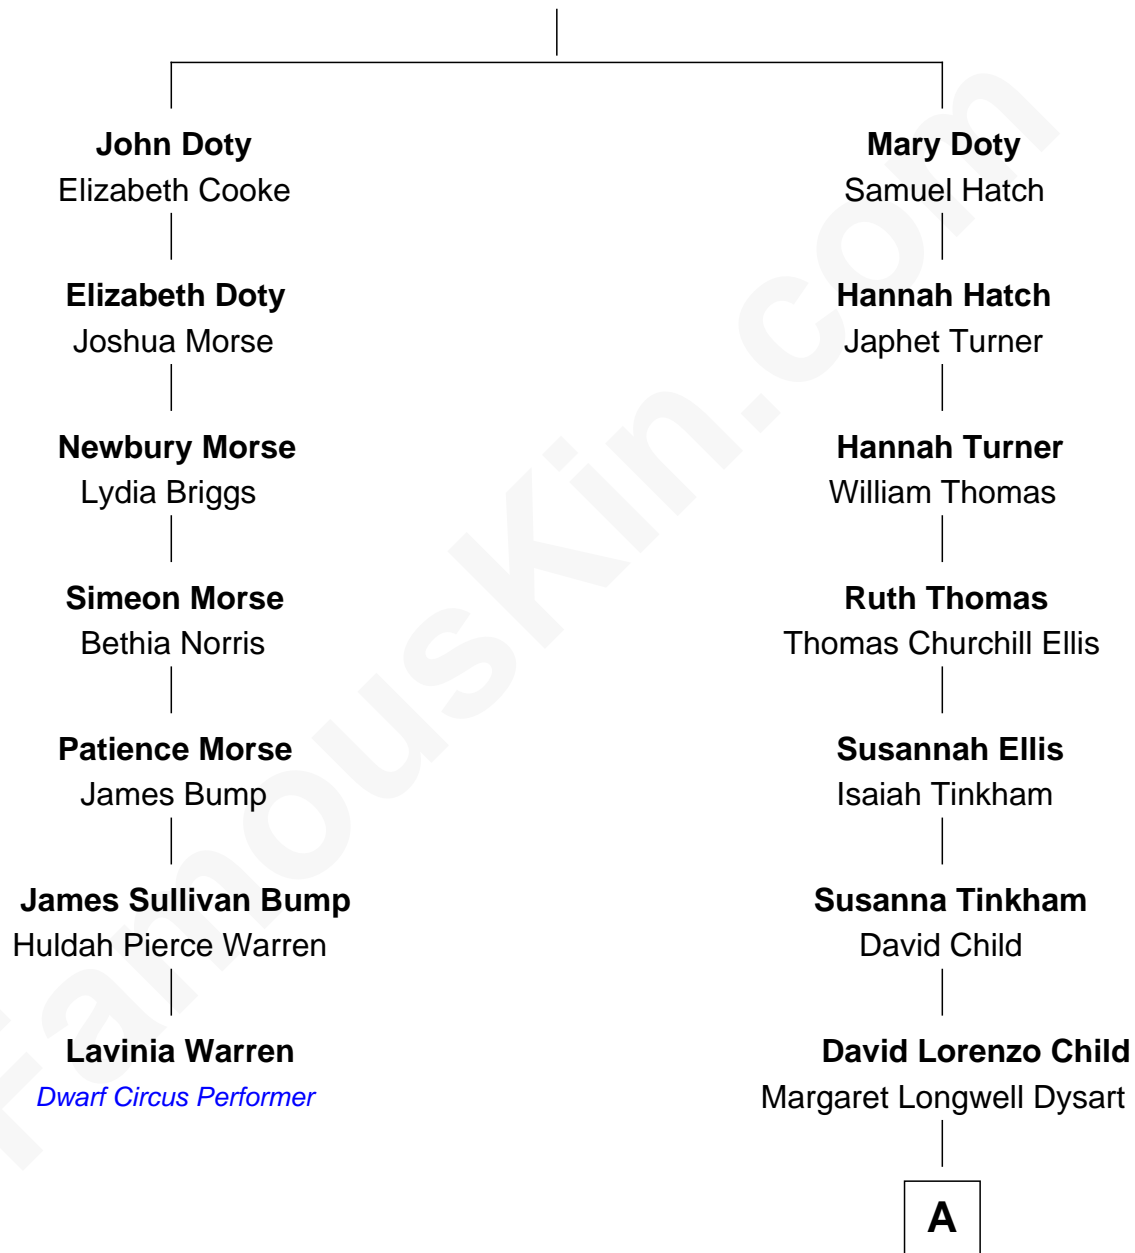

FamousKin.com Relationship Chart of

Lavinia Warren

Dwarf Circus Performer

6th cousin 4 times removed of

Dick Van Dyke

TV Actor - "The Dick Van Dyke Show"

Edward Doty
Faith Clarke

A

|
Susan Elizabeth Child
Ninian Alphonse McCord

|
Charles Cornelius McCord
Adeline Verinda Neal

|
Hazel Victoria McCord
Loren Wayne Van Dyke

|
Dick Van Dyke

TV Actor - "The Dick Van Dyke Show"