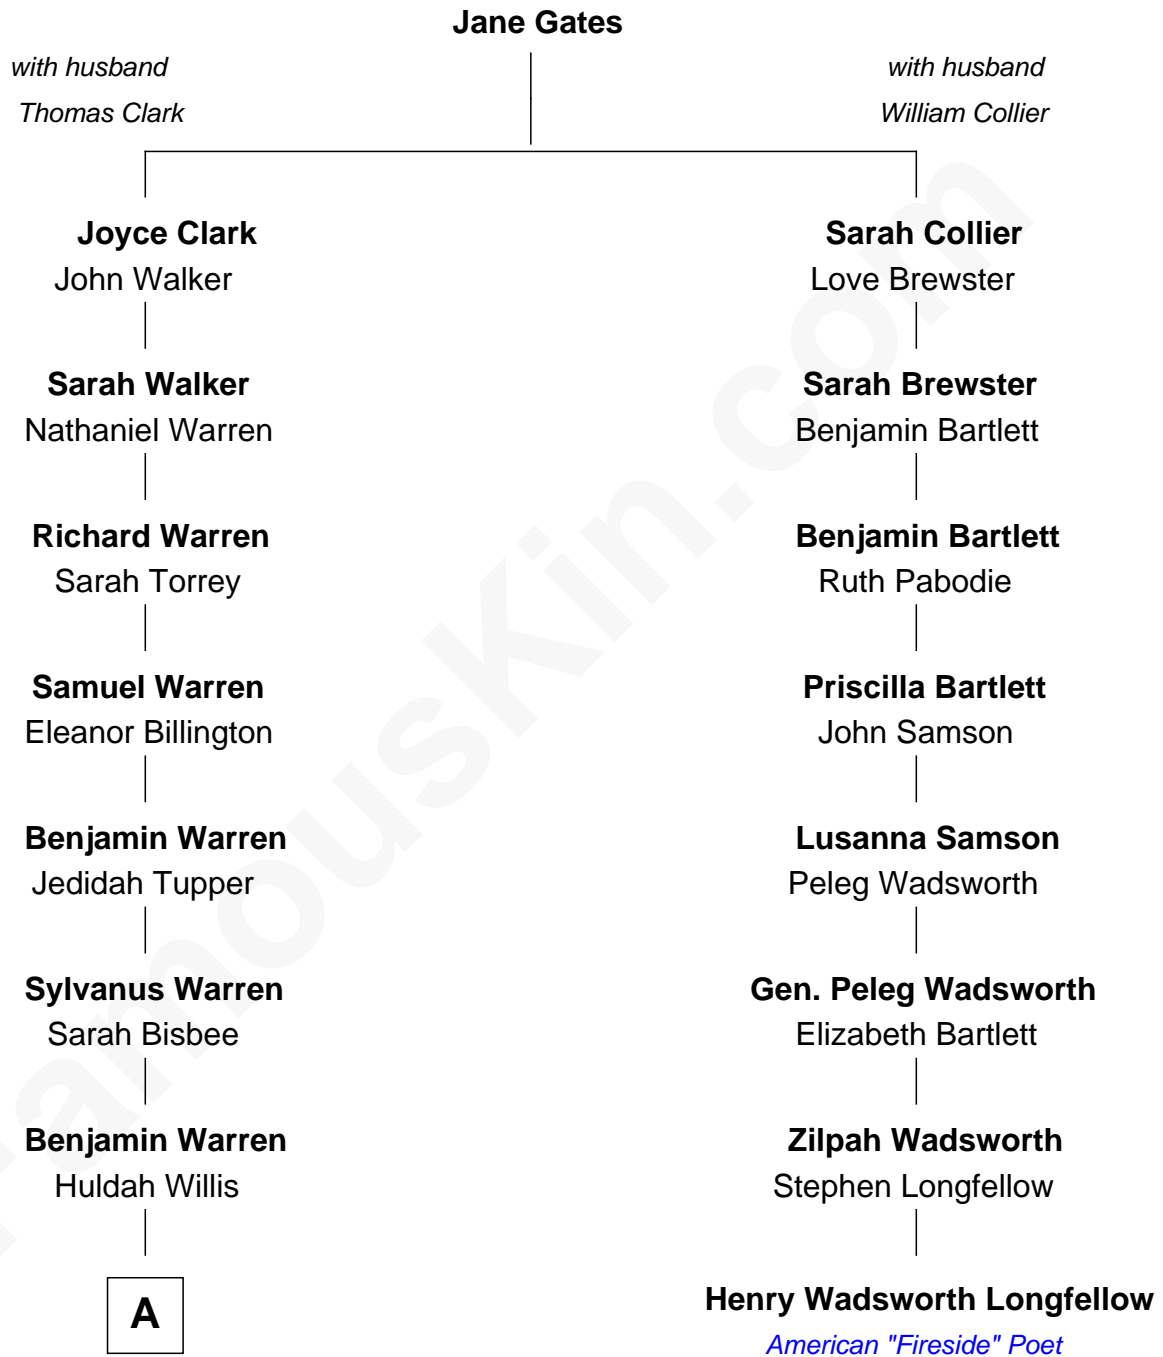

# FamousKin.com Relationship Chart of

**Lavinia Warren**

*Dwarf Circus Performer*

7th cousin 1 time removed of

**Henry Wadsworth Longfellow**

*American "Fireside" Poet*

A

Huldah Pierce Warren

James Sullivan Bump

Lavinia Warren

*Dwarf Circus Performer*

FamousKin.com