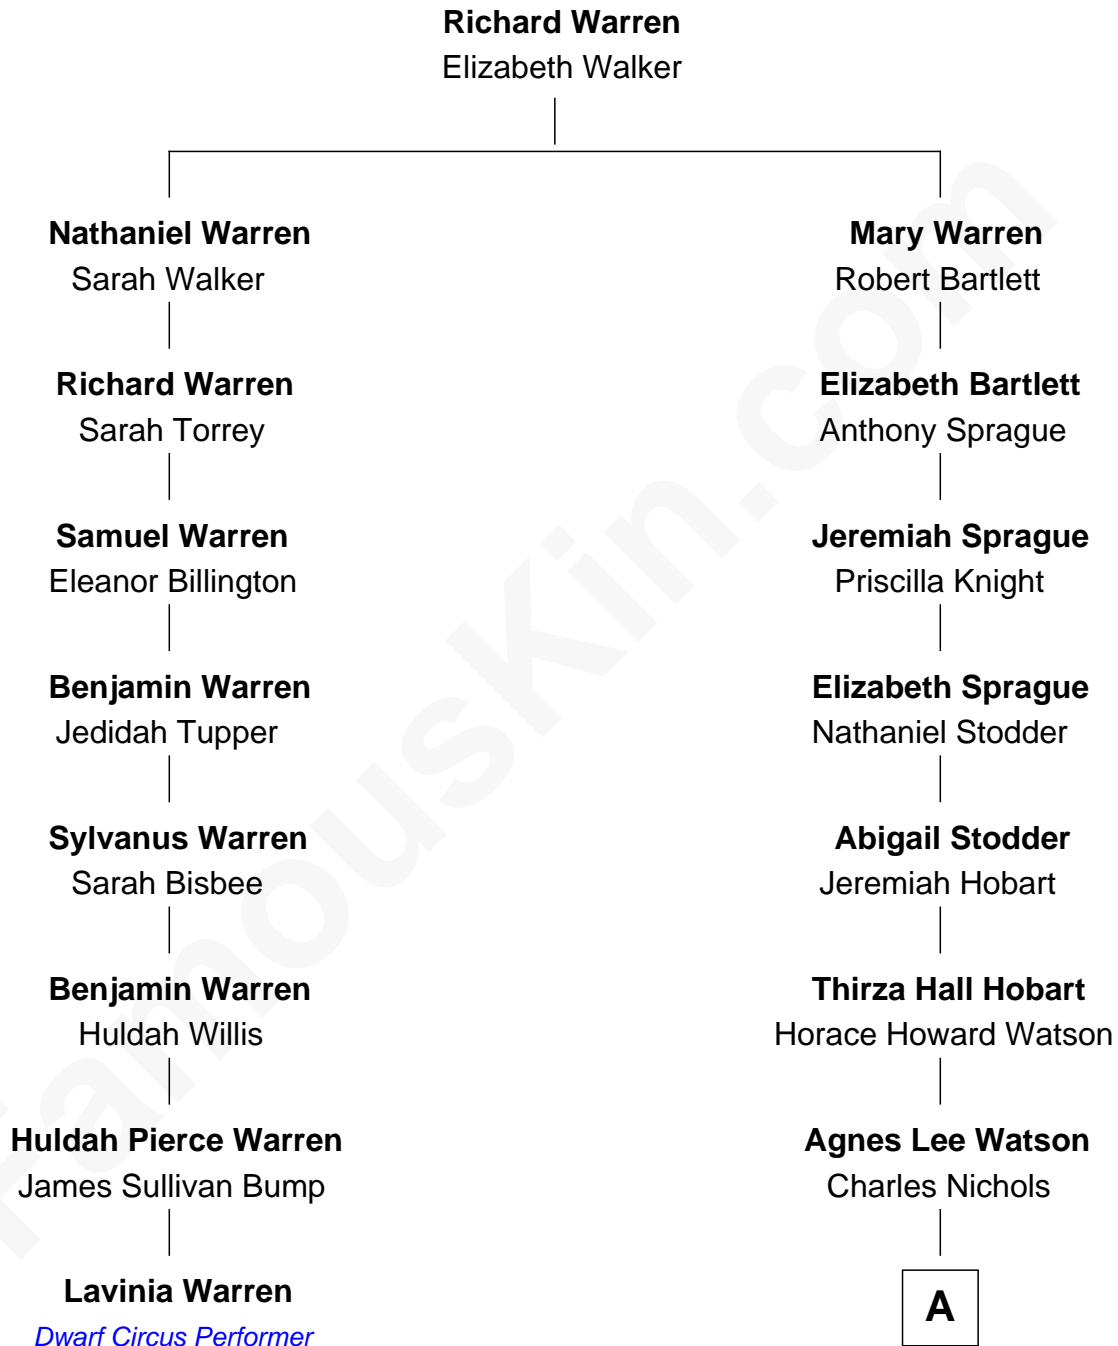

# FamousKin.com Relationship Chart of

**Lavinia Warren**

*Dwarf Circus Performer*

7th cousin 4 times removed of

**John Cena**

*Movie Actor and WWE Pro Wrestler*

A

**Charles H. Nichols**

Martha Emma Dix

**Charles Nichols**

Julia Ellen Skelton

**Natalie Nichols**

Ulysses John Lupien

**Carol Frances Lupien**

John Joseph Cena

**John Cena**