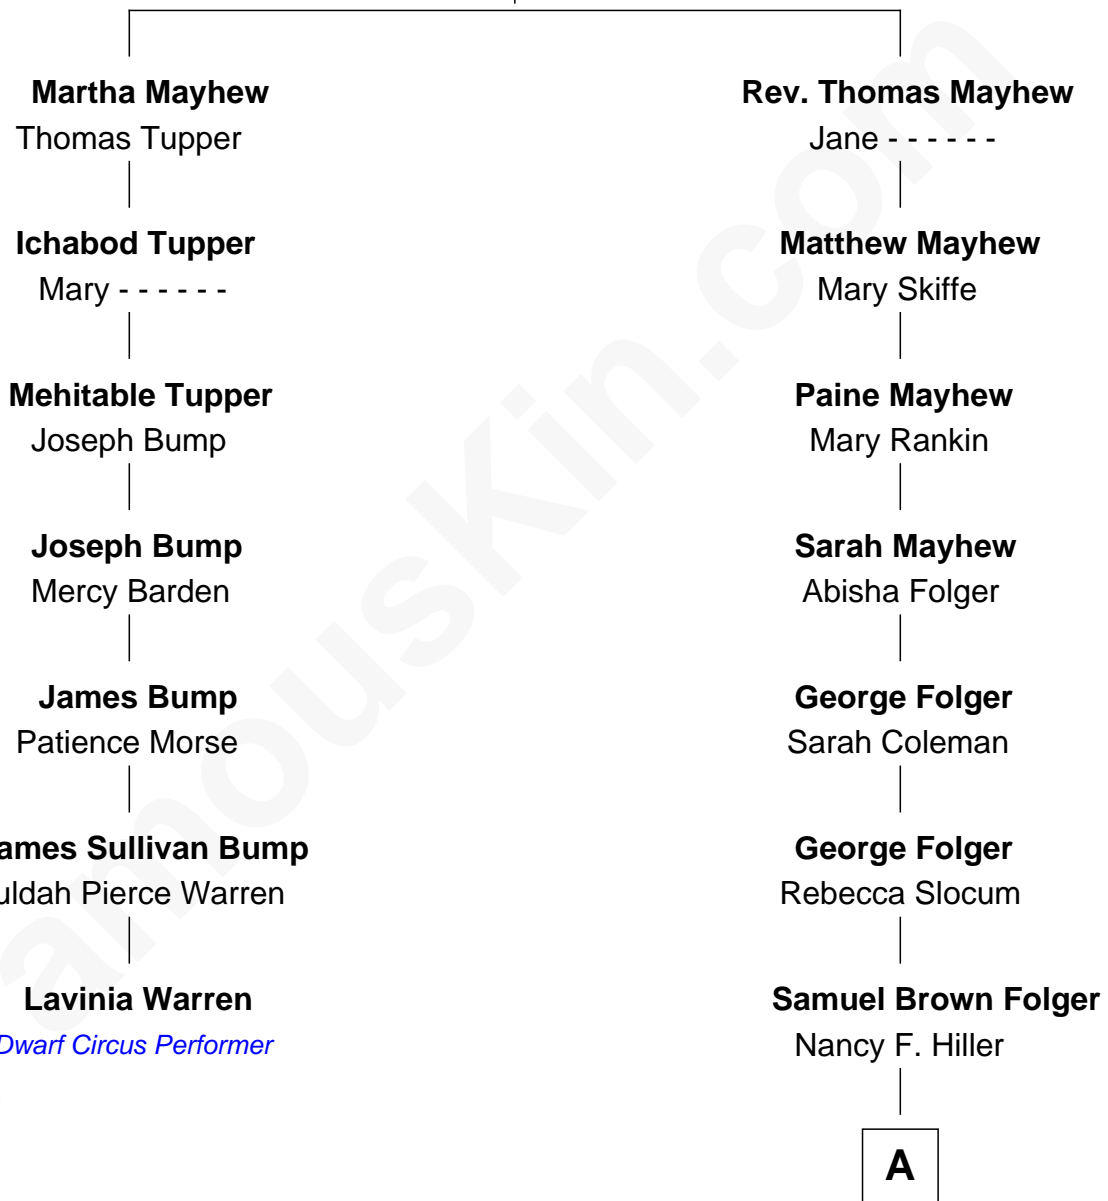

FamousKin.com Relationship Chart of

Lavinia Warren

Dwarf Circus Performer

6th cousin 2 times removed of

Henry Clay Folger

Founder of Folger Shakespeare Library and Chairman of Standard Oil

Gov. Thomas Mayhew

*with wife
Jane Gallion*

with wife

A

Henry Clay Folger

Eliza Jane Clark

Henry Clay Folger

Chairman of Standard Oil

FamousKin.com