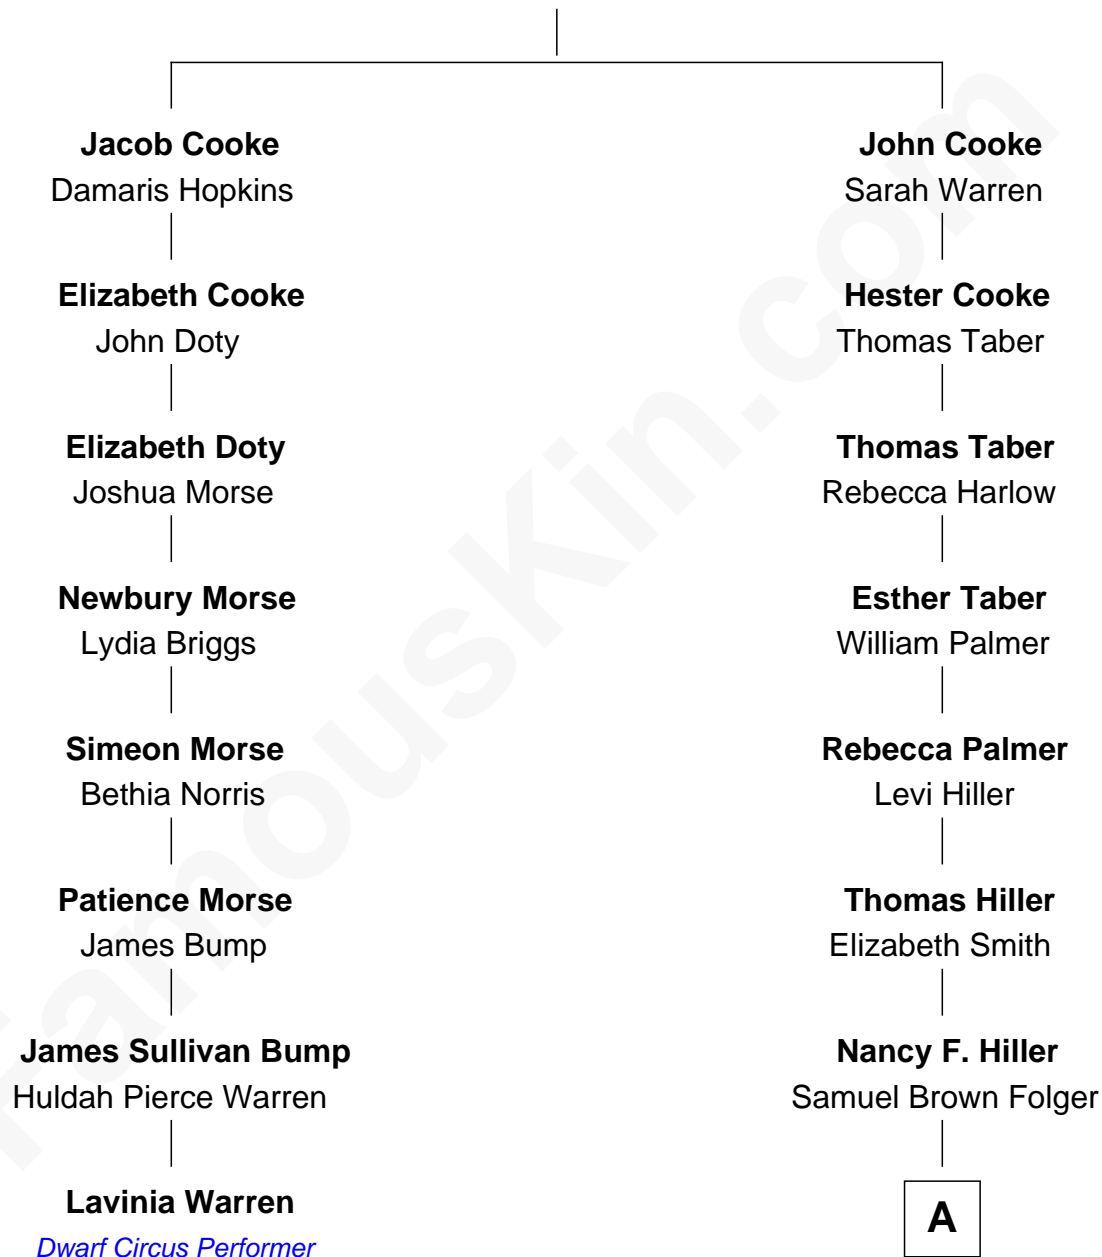

FamousKin.com Relationship Chart of

Lavinia Warren

Dwarf Circus Performer

7th cousin 1 time removed of

Henry Clay Folger

Founder of Folger Shakespeare Library and Chairman of Standard Oil

Francis Cooke

Hester le Mahieu

A

Henry Clay Folger

Eliza Jane Clark

Henry Clay Folger

Chairman of Standard Oil

FamousKin.com