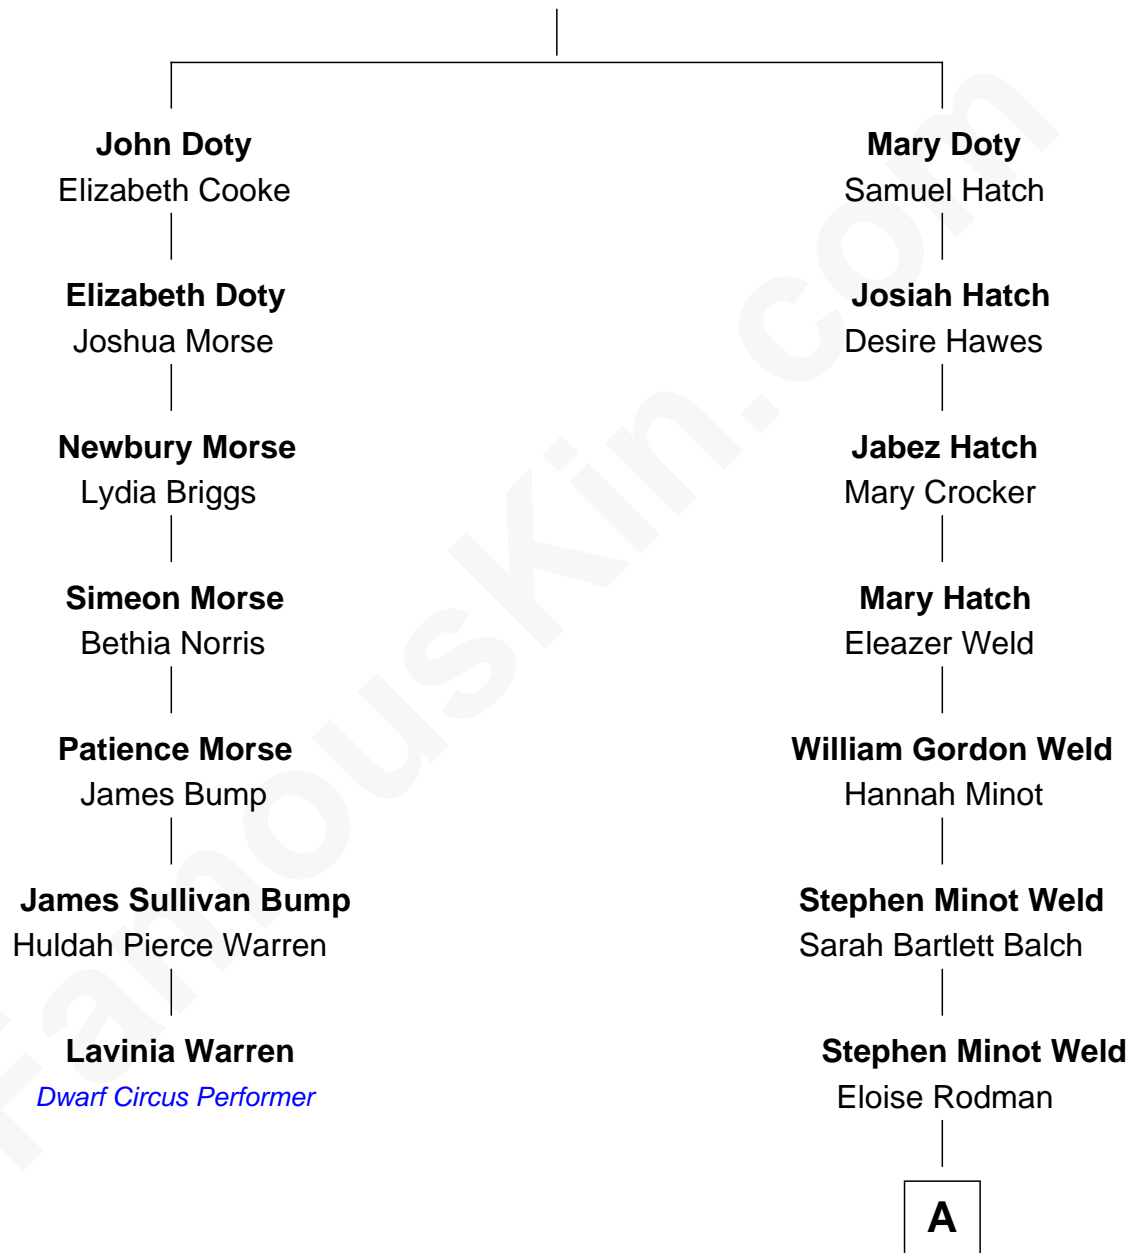

FamousKin.com Relationship Chart of

Lavinia Warren

Dwarf Circus Performer

6th cousin 3 times removed of

Tuesday Weld

TV and Movie Actress

Edward Doty
Faith Clarke

A

Edward Motley Weld

Sarah Lothrop King

Lothrop Motley Weld

Yosene Balfour Ker

Tuesday Weld

TV and Movie Actress

FamousKin.com