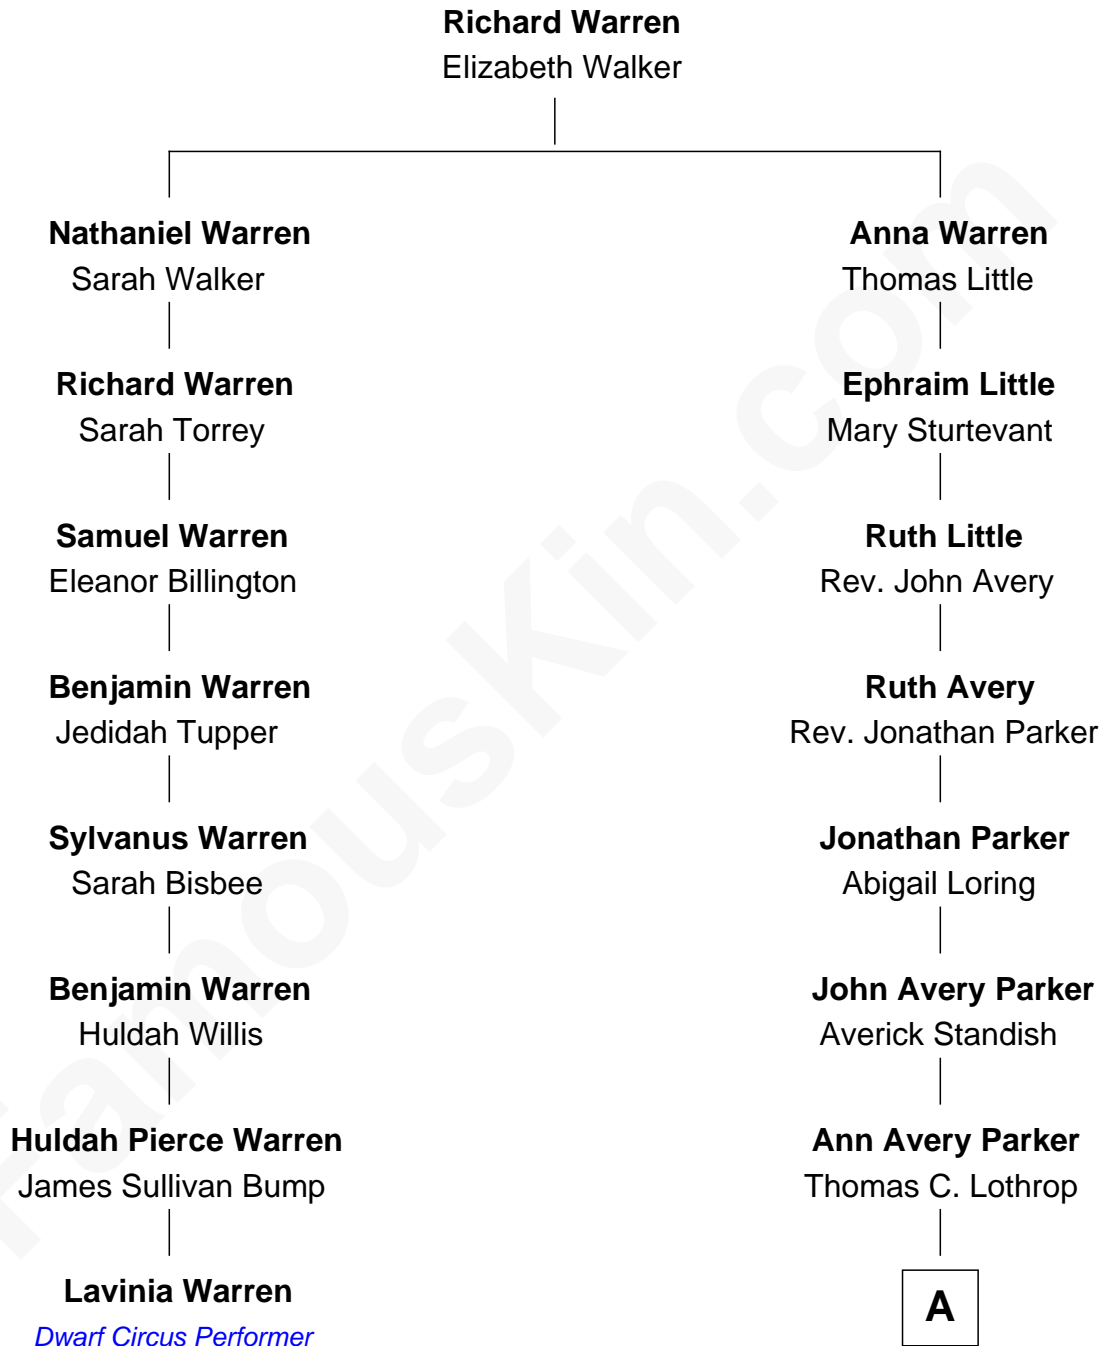

FamousKin.com Relationship Chart of

Lavinia Warren

Dwarf Circus Performer

7th cousin 3 times removed of

Tuesday Weld

TV and Movie Actress

A

—
Sarah Williams Lothrop

George Parsons King

—
Sarah Lothrop King

Edward Motley Weld

—
Lothrop Motley Weld

Yosene Balfour Ker

—
Tuesday Weld

TV and Movie Actress

FamousKin.com